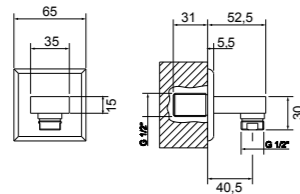

Codice / Code	Articolo / Article	Finitura / Finish
32002670	31269 - 031	Cromo / Chrome
32002676	31269 - 080	Gold CCP / Gold CCP

Presca acqua con attacco da 1/2".
1/2" connection water outlet.