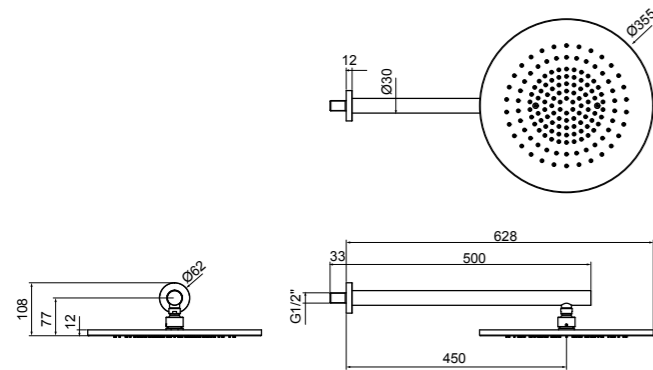

Asta saliscendi con doccetta anticalcare, flessibile 1,50 m e presa acqua.
Sliding rail with antilimestone handshower, 1,50 m flexible hose and water outlet.

32005470	54148 - 726	Warm steel PVD
32005471	54148 - 707	Black Metal brushed PVD
32005472	54148 - 239	Steel brushed
32005473	54148 - 708	Copper Brushed PVD