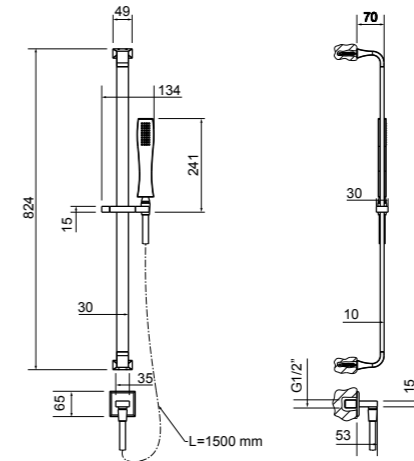

MIMI

Codice / Code	Articolo / Article	Finitura / Finish
32002665	31242 - 031	Cromo / Chrome
32002671	31242 - 080	Gold CCP / Gold CCP

Asta saliscendi con doccetta anticalcare, flessibile 1,50 m e presa acqua.
Sliding rail with antilimestone handshower, 1,50 m flexible hose and water outlet.