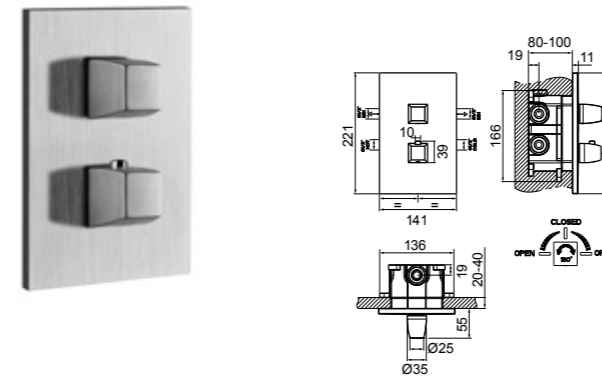

SENZA PARTE ESTERNA
WITHOUT EXTERNAL PART

Codice / Code	Articolo / Article	Finitura / Finish
41014393	B31294 - 031	Cromo / Chrome
41014405	B31294 - 080	Gold CCP / Gold CCP

Miscelatore termostatico con attacchi da 3/4", filtri e deviatore con dischi ceramici a **due uscite** da 1/2".
Thermostatic mixer with 3/4" connections, filters and 1/2" two-way diverter with ceramic discs.

CON CORPO INCASSO
WITH BUILT-IN BODY

41014219	31294 - 031	Cromo / Chrome
41014234	31294 - 080	Gold CCP / Gold CCP

PARTE ESTERNA
EXTERNAL PART

41012256	09269 - 031	Cromo / Chrome

Parte incasso per miscelatore termostatico a due uscite.
Built-in part for two-way thermostatic mixer.

SENZA PARTE ESTERNA
WITHOUT EXTERNAL PART