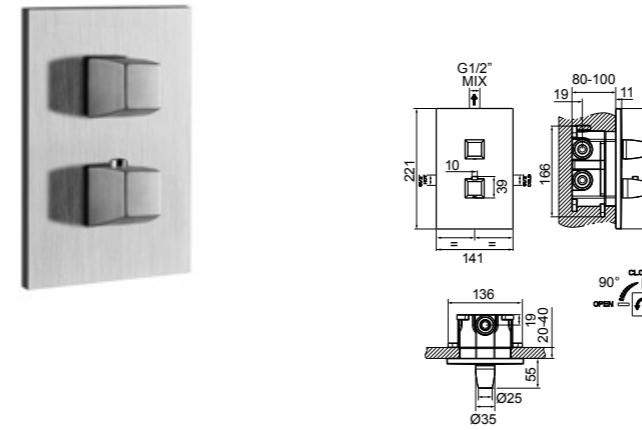

Codice / Code	Articolo / Article	Finitura / Finish
41014392	B31292 - 031	Cromo / Chrome
41014404	B31292 - 080	Gold CCP / Gold CCP

Miscelatore termostatico con attacchi da 3/4", filtri e rubinetto con dischi ceramici ad **una uscita** da 1/2".
Thermostatic mixer with 3/4" connections, filters and 1/2" one-way diverter with ceramic discs.

CON CORPO INCASSO
WITH BUILT-IN BODY

41014218	31292 - 031	Cromo / Chrome
41014233	31292 - 080	Gold CCP / Gold CCP

PARTE ESTERNA
EXTERNAL PART

41012650	09269 - 031	Cromo / Chrome

Parte incasso per miscelatore termostatico ad una uscita.
Built-in part for one-way thermostatic mixer.