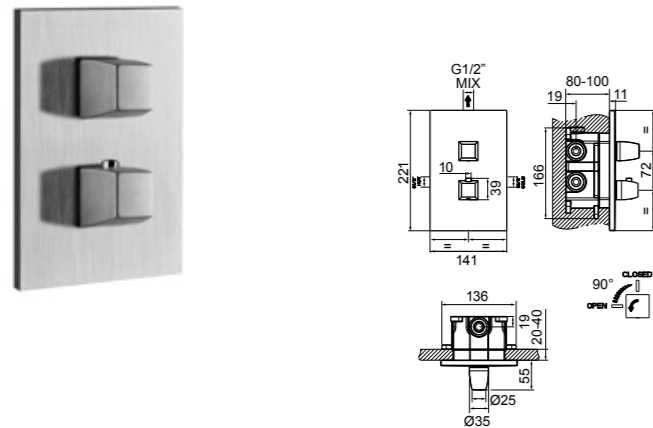

SENZA PARTE ESTERNA
WITHOUT EXTERNAL PART

Codice / Code	Articolo / Article	Finitura / Finish
41014392	B31292 - 031	Cromo / Chrome
41014404	B31292 - 080	Gold CCP / Gold CCP

Miscelatore termostatico con attacchi da 3/4", filtri e rubinetto con dischi ceramici ad **una uscita** da 1/2".
Thermostatic mixer with 3/4" connections, filters and 1/2" one-way diverter with ceramic discs.

CON CORPO INCASSO
WITH BUILT-IN BODY

41014218	31292 - 031	Cromo / Chrome
41014233	31292 - 080	Gold CCP / Gold CCP

PARTE ESTERNA
EXTERNAL PART

41012650	09269 - 031	Cromo / Chrome

Parte incasso per miscelatore termostatico ad una uscita.
Built-in part for one-way thermostatic mixer.

SENZA PARTE ESTERNA
WITHOUT EXTERNAL PART

MIMI