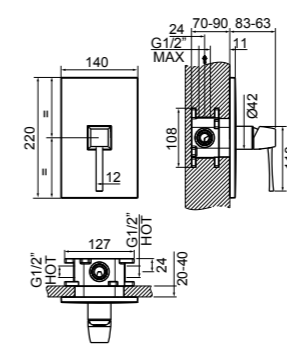

Codice / Code	Articolo / Article	Finitura / Finish
41014390	B44612 - 031	Cromo / Chrome
41014402	B44612 - 080	Gold CCP / Gold CCP

Miscelatore monocomando ad incasso, attacchi da 1/2", cartuccia Ø35, una uscita.
Built-in mixer, with 1/2" connections, Ø35 cartridge, one-way.

**CON CORPO INCASSO
WITH BUILT-IN BODY**

Codice / Code	Articolo / Article	Finitura / Finish
41014216	44612 - 031	Cromo / Chrome
41014231	44612 - 080	Gold CCP / Gold CCP

**PARTE ESTERNA
EXTERNAL PART**

Codice / Code	Articolo / Article	Finitura / Finish
41018172	44655 - 031	Cromo / Chrome

Parte incasso per miscelatore ad una uscita.
Built-in part for one-way mixer.

**SENZA PARTE ESTERNA
WITHOUT EXTERNAL PART**