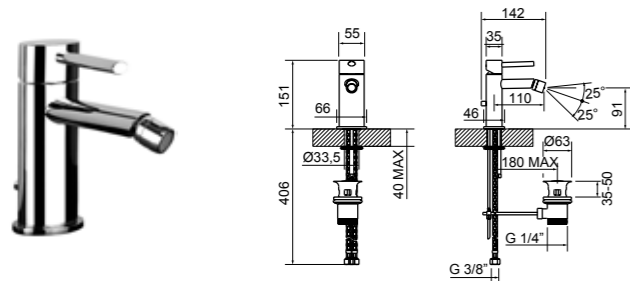

OVALE

Codice / Code	Articolo / Article	Finitura / Finish

41012250	23007 - 031	Cromo / Chrome
41012251	23007 - 149	Finiox / Brushed nickel

Miscelatore monocomando bidet, piletta da 1 1/4" e flessibili di collegamento con attacco da 3/8".
One lever bidet mixer, with 1 1/4" pop-up drain and flexible hoses with 3/8" connectors.