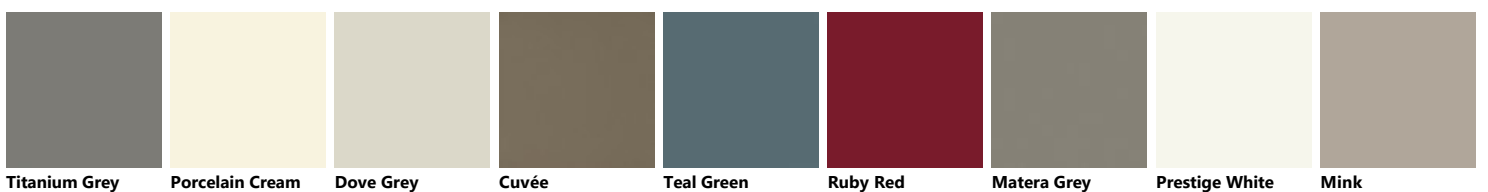

Palette_Colori Mira

Glossy lacquered

Glossy lacquered Slat

Matt lacquered Slat

Matt lacquered

Vertical Slat glass with Aluminium structure in White finish

Horizontal Slat glass with Aluminium structure in Iron Grey finish

Polished glass with Alluminium support in Silver finish

Matt glass with Aluminium support in Silver finish

Vertical Slit glass with Aluminium structure in Silver finish

Vertical Slit glass with Aluminium structure in Iron Grey finish

Morocco Red Mustard Yellow Aloe Green Coral Red Rust Blue Lagoon Slate Black Mineral Green

Horizontal Slat glass with Aluminium structure in White finish

Titanium Grey Porcelain Cream Dove Grey Cuvée Teal Green Ruby Red Matera Grey Prestige White Mink