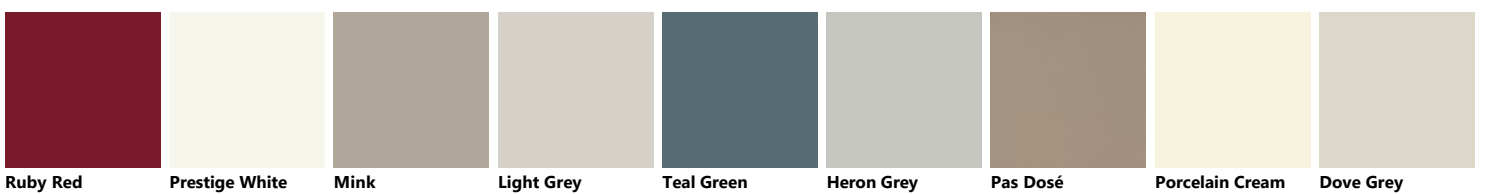

**Palette\_Colori Libra**

**Matt lacquered**

**Matt lacquered Slat**

**Matt glass with Aluminium support in White finish**

**Vertical Slat glass with Aluminium structure in Iron Grey finish**

**Horizontal Slit glass with Aluminium structure in Iron Grey finish**

**Vertical Slit glass with Aluminium structure in Silver finish**

**Polished glass with Alluminium support in Iron Grey finish**

**Horizontal Slat glass with Aluminium structure in White finish**

**Matt glass with Alluminium support in Iron Grey finish**

**Polished glass with Alluminium support in White finish**

Perlage Mineral Green Morocco Red Matera Grey Aloe Green Mustard Yellow Coral Red Titanium Grey

**Glossy lacquered**

Light Grey Volcano Grey Coral Red Beige Mink Morocco Red Porcelain Cream Slate Black Prestige White