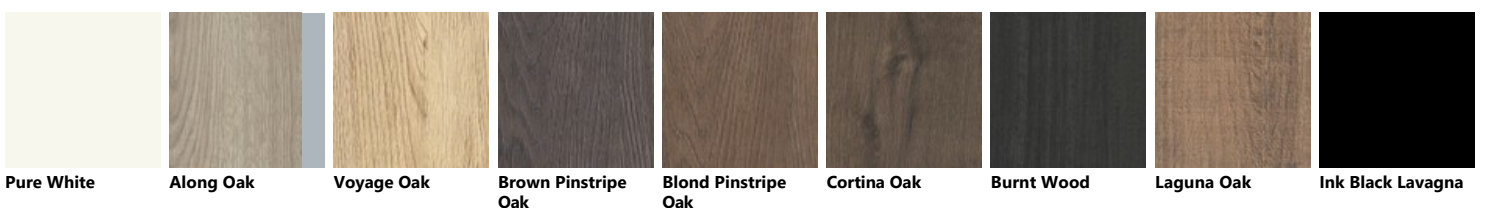

**Polished glass with Alluminium support in White finish**

Perlage Mineral Green Morocco Red Matera Grey Aloe Green Mustard Yellow Coral Red Titanium Grey

**Glossy lacquered**

Light Grey Volcano Grey Coral Red Beige Mink Morocco Red Porcelain Cream Slate Black Prestige White

Perlage Mineral Green Morocco Red Matera Grey Aloe Green Mustard Yellow Coral Red Titanium Grey

**Horizontal Slat glass with Aluminium structure in Silver finish**

**Glossy lacquered Slat**

**Vertical Slat glass with Aluminium structure in White finish**

**Decorative melamine**

Flint Grey    Seagull Grey    Venus Stone    Veil Grey    Burnt Wood Grey    Bancha Walnut    Ink Blue Scav572\_Lavagna    Cloud    Oriental Light

Soft Greige    Pinstripe Oak    Soft Concrete    Stage Walnut    Cottage    Soft Beige    Home Matter    Distressed Wood    Azimut