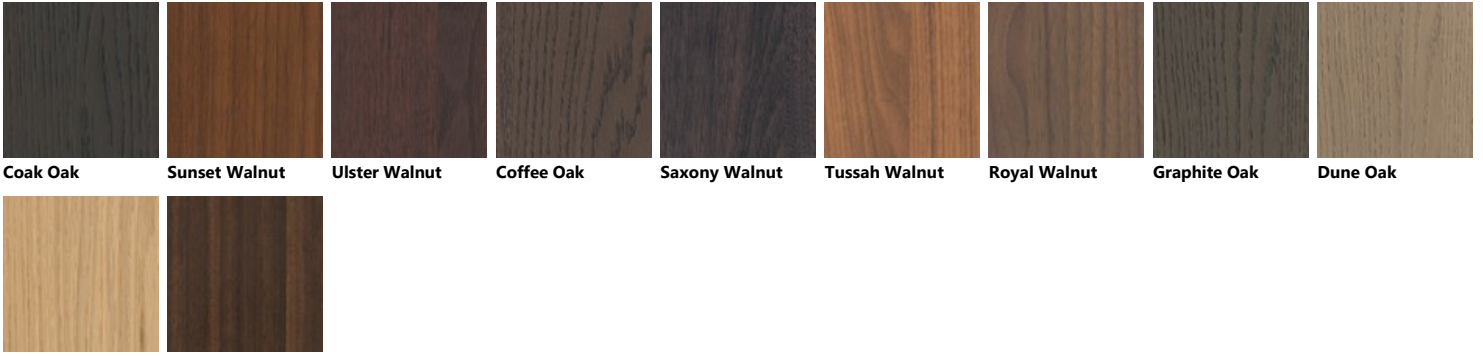

Veneered

Coak Oak Sunset Walnut Ulster Walnut Coffee Oak Saxony Walnut Tussah Walnut Royal Walnut Graphite Oak Dune Oak
Wheat Oak Eucalyptus

Aluminium frame door with Glass

Aluminium frame door with Glass and built-in handle