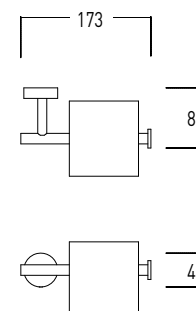

Wall-mounted toilet roll holder			
Finish	Size	Application	Code
Chrome-finish brass	173x80x45 mm	Screws-Dowels	32004918
Chrome-finish brass	173x80x45 mm	Silicone-Adhesive	32004919