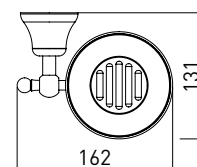

Floor-standing WC brush holder		
Finish	Size	Code
Steel and Delrin	90x90x421 mm	32004875

CLUB

SERIES IN CHROME-FINISH ALUMINIUM WITH SATIN FINISH GLASS

03.2018

CLUB

Wall-mounted towel rail		
Finish	Size	Code
Chrome-finish Aluminium	400x60x40 mm	32004881
Chrome-finish Aluminium	600x60x40 mm	32004882

Floor-standing WC brush holder		
Finish	Size	Code
Chrome-finish brass	84x84x406 mm	32004908

EVEN

Pack of 8 articles with screws-dowels		Pack of 8 articles with silicone-adhesive	
List of articles	Code		Code
1 Towel rail W40 mm	32004910	1 Towel rail W40 mm	32004911
1 Towel rail W55 mm		1 Towel rail W55 mm	
2 Soap dishes		2 Soap dishes	
1 Tumbler-holder		1 Tumbler-holder	
1 Toilet roll holder		1 Toilet roll holder	
1 Clothes hanger		1 Clothes hanger	
1 Floor-standing WC brush holder		1 Floor-standing WC brush holder	

Towel rail		
Finish	Size	Code
Chrome	400x60x10 mm	32000000

GRAZIA

SERIES IN BRASS WITH WHITE CERAMIC ELEMENTS

03.2018

SCAVOLINI

31

GRAZIA

Wall-mounted soap dish		
Finish	Size	Code
Chrome and White	162x131xØ60 mm	32003536
Bronze and White	162x131xØ60 mm	32003537
Gold and White	162x131xØ60 mm	32005011

Sit-on liquid soap dish and tumbler-holder		
Finish	Size	Code
Chrome and White	278xØ112x108 mm	32003540
Bronze and White	278xØ112x108 mm	32003541

Sit-on soap dish		
Finish	Size	Code
Chrome and White	281xØ112x108 mm	32003538
Bronze and White	281xØ112x108 mm	32003539