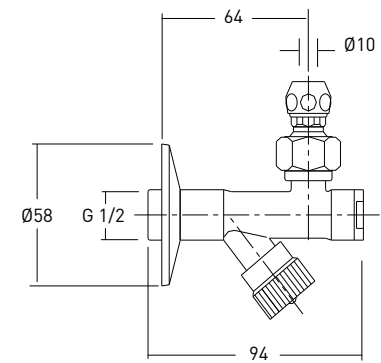

Jointed siphon for bathtub in white ABS

Codes
32000547

Pair of 45° curved fittings in polished chrome-finish brass

Codes
32000532

Pair of under basin taps in polished chrome-finish brass

Codes
32000533

Pair of under basin taps in polished chrome-finish brass