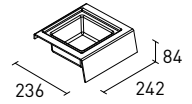

x3

Finish	Size	Code
Anthracite	122x372x69 mm	32004718
White	122x372x69 mm	32004719

x3

Finish	Size	Code
Anthracite	288/378x372x69 mm	32004720
White	288/378x372x69 mm	32004721

x3

03.2020

Storage bowl

For drawers/baskets with min. depth 270 mm		
Finish	Size	Code
Anthracite	236x242x84 mm	32004724
White	236x242x84 mm	32004725