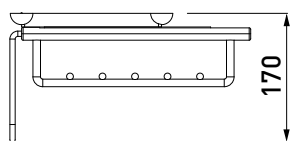

Full extraction

03.2020