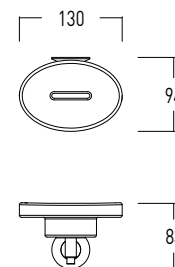

Sit-on tumbler-holder		
Finish	Size	Code
Chrome and White	80x80x137 mm	32003490
Bronze and White	80x80x137 mm	32003491

Sit-on liquid soap dispenser		
Finish	Size	Code
Chrome and White	100x80x175 mm	32003510
Bronze and White	100x80x175 mm	32003511

CARLOS PRIMERO

Wall-mounted soap dish		
Finish	Size	Code
Chrome and White	130x94x83 mm	32003504
Bronze and White	130x94x83 mm	32003505

Wall-mounted tumbler-holder		
Finish	Size	Code
Chrome and White	80x89x161 mm	32003488
Bronze and White	80x89x161 mm	32003489