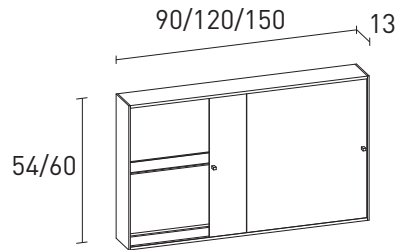

SETUP

Setup element with variable height between 54 and 60 cm in Anthracite colour Aluminium with sliding doors

Available versions	Absorption				Code
90 cm element	9,8W	Without light	With 3000°K light	With 4000°K light	75061951
120 cm element	13,1W				75061953
150 cm element	16,4W				75061955