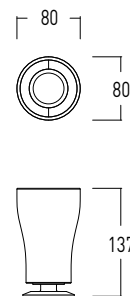

Absorption 11.4 W per metre

CARLOS PRIMERO

SERIES IN BRASS WITH WHITE CERAMIC ELEMENTS

03.2018

SCAVOLINI

3

CARLOS PRIMERO

Sit-on soap dish		
Finish	Size	Code
Chrome and White	130x90x59 mm	32003506
Bronze and White	130x90x59 mm	32003507

Sit-on tumbler-holder		
Finish	Size	Code
Chrome and White	80x80x137 mm	32003490
Bronze and White	80x80x137 mm	32003491

Sit-on liquid soap dispenser		
Finish	Size	Code
Chrome and White	100x80x175 mm	32003510
Bronze and White	100x80x175 mm	32003511

CARLOS PRIMERO

Wall-mounted soap dish		
Finish	Size	Code
Chrome and White	130x94x83 mm	32003504
Bronze and White	130x94x83 mm	32003505

Wall-mounted tumbler-holder		
Finish	Size	Code
Chrome and White	80x89x161 mm	32003488
Bronze and White	80x89x161 mm	32003489