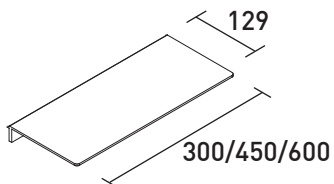

Aluminium shelf, in dark steel finish

Size	Code
300x129 mm	32005388
450x129 mm	32005389
600x129 mm	32005390

Size	Code
450x250 mm	32007170
600x250 mm	32007171
900x250 mm	32007172