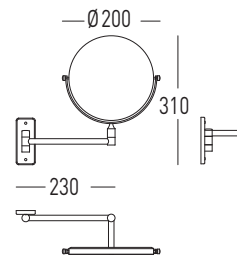

TRUE

MAGNIFYING MIRRORS

Double-sided magnifying mirror	
Size	Code
230x310x300 mm Ø 200	32003561