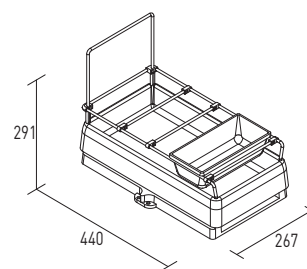

Min. base unit width 350 mm when fixed for manual pull-out

Multi-purpose bowl supplied

Can only be installed on lower baskets with front H.50 cm