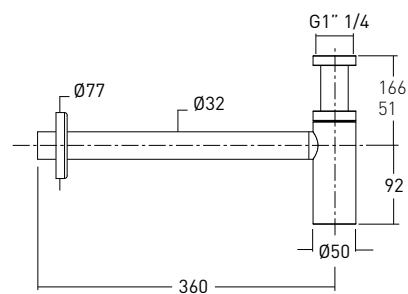

1" ¼ siphon for washbasin in polished chrome-finish brass

Codes
32000525