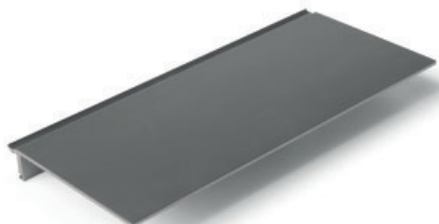

Aluminium shelf, in dark steel finish

Size	Code
300x129 mm	32005388
450x129 mm	32005389
600x129 mm	32005390

Size	Code
450x250 mm	32007170
600x250 mm	32007171
900x250 mm	32007172