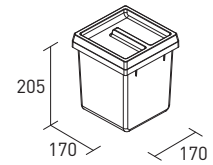

BINS WITH LID

With manual lid

Finish	Size	Code
Anthracite	170x170x205 mm	32004728
White	170x170x205 mm	32004729