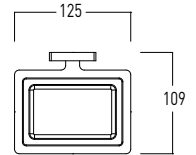

Sit-on tumbler-holder		
Finish	Size	Code
Chrome-finish brass	125x73x104 mm	32004889