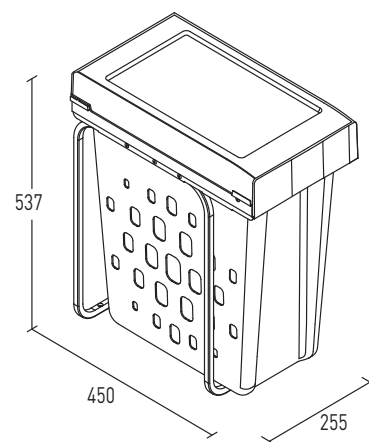

LAUNDRY BASKET

Front pull-out laundry basket with lid
Can only be installed on base units H.75 cm

The cover can be used to place small items on

Min. base unit width 300 mm	
Size	Code
450x255x537	32004733

Fitted with full-extraction runners

Solution suitable for confined spaces