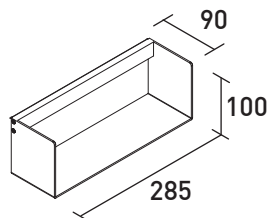

LINE SYSTEM

Aluminium storage shelf, in dark steel finish

Size	Code
285x50x90 mm	32005391

Aluminium storage shelf, in dark steel finish

Size	Code
285x100x90 mm	32005392

Aluminium double hook, in dark steel finish