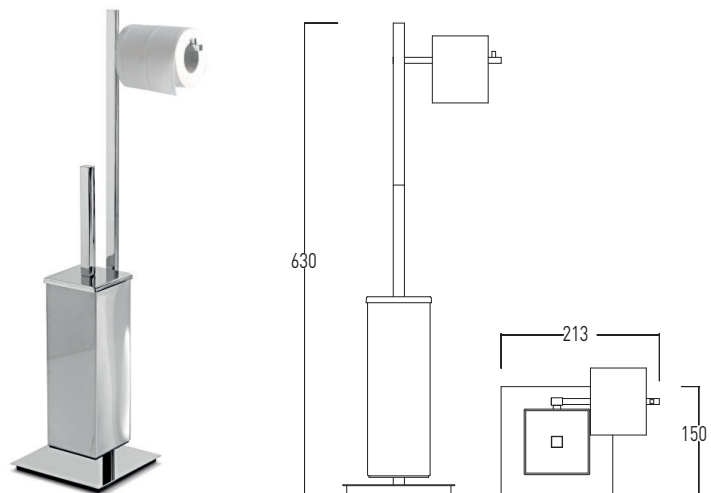

Valet with toilet roll holder and brush holder		
Finish	Size	Code
Chrome-finish steel	213x150x630 mm	32004877