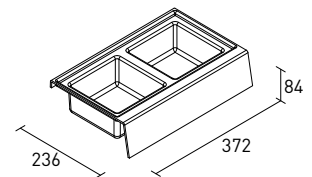

For drawers/baskets with min. depth 400 mm		
Finish	Size	Code
Anthracite	236x372x84 mm	32004726
White	236x372x84 mm	32004727