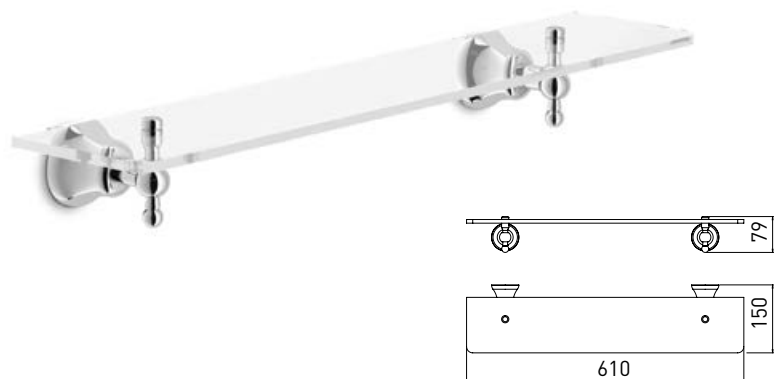

Wall-mounted shelf		
Finish	Size	Code
Chrome	610x150x79 mm	32003548
Bronze	610x150x79 mm	32003549