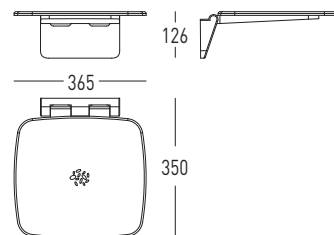

TRUE

MAGNIFYING MIRRORS

Double-sided magnifying mirror	
Size	Code
230x310x300 mm Ø 200	32003561

Magnifying mirror	
Size	Code
230x310x300 mm Ø 200	32003563

BATHROOM COMPONENTS

Folding seat - Max. capacity 160 kg		
Finish	Size	Code
Grey	365x350x126 mm	32003570
White	365x350x126 mm	32003569