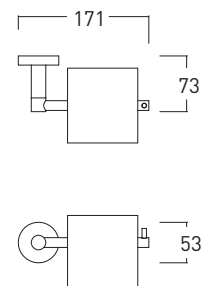

Wall-mounted toilet roll holder		
Finish	Size	Code
Chrome	171x73x53 mm	32004996
Matt White		32006081
Matt black		32006073