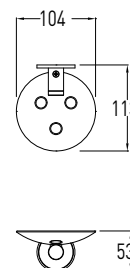

Wall-mounted soap dish		
Finish	Size	Code
Steel and Delrin	110x126x60 mm	32004874

Wall-mounted toilet roll holder		
Finish	Size	Code
Steel	153x640x50 mm	32004870

CLEVER

Wall-mounted clothes hanger		
Finish	Size	Code
Steel	50x40x53 mm	32004869