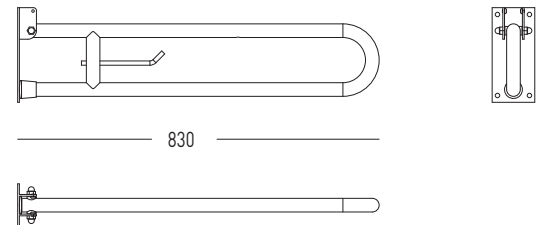

Folding large handle with toilet roll holder		
Finish	Size	Code
White	830 mm	32003566