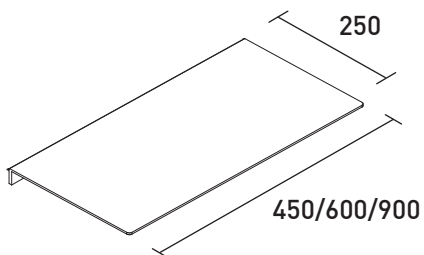

Aluminium shelf, in dark steel finish

Size	Code
300x129 mm	32005388
450x129 mm	32005389
600x129 mm	32005390

Size	Code
450x250 mm	32007170
600x250 mm	32007171
900x250 mm	32007172