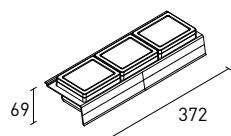

x3

Finish	Size	Code
Anthracite	122x372x69 mm	32004718
White	122x372x69 mm	32004719