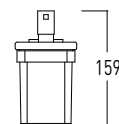

METRIC

Wall-mounted liquid soap dispenser		
Finish	Size	Code
Chrome and White Ceramic	82x124x159 mm	32004991
Chrome and Black Ceramic	82x124x159 mm	32004992