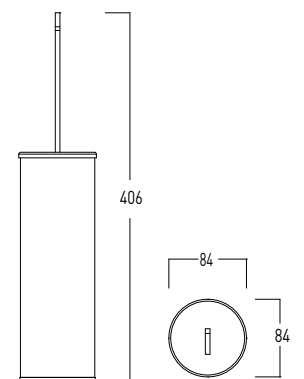

Sit-on liquid soap dispenser		
Finish	Size	Code
Chrome-finish brass	105x73x157 mm	32004905

EVEN

Wall-mounted tumbler-holder			
Finish	Size	Application	Code
Chrome-finish brass	125x109x115 mm	Screws-Dowels	32004890
Chrome-finish brass	125x109x115 mm	Silicone-Adhesive	32004888

Sit-on tumbler-holder		
Finish	Size	Code
Chrome-finish brass	125x73x104 mm	32004889

Toilet roll holder			
Finish	Size	Application	Code
Chrome-finish brass	193x72x35 mm	Screws-Dowels	32004891
Chrome-finish brass	193x72x35 mm	Silicone-Adhesive	32004892

EVEN

Wall-mounted clothes hanger			
Finish	Size	Application	Code
Chrome-finish brass	50x51x35 mm	Screws-Dowels	32004887
Chrome-finish brass	50x51x35 mm	Silicone-Adhesive	32005015

Wall-mounted WC brush holder			
Finish	Size	Application	Code
Chrome-finish brass	84x84x406 mm	Screws-Dowels	32004909
Chrome-finish brass	84x84x406mm	Silicone-Adhesive	32004907

Floor-standing WC brush holder		
Finish	Size	Code
Chrome-finish brass	84x84x406 mm	32004908

EVEN

Pack of 8 articles with screws-dowels		Pack of 8 articles with silicone-adhesive	
List of articles	Code		Code
1 Towel rail W40 mm	32004910	1 Towel rail W40 mm	32004911
1 Towel rail W55 mm		1 Towel rail W55 mm	
2 Soap dishes		2 Soap dishes	
1 Tumbler-holder		1 Tumbler-holder	
1 Toilet roll holder		1 Toilet roll holder	
1 Clothes hanger		1 Clothes hanger	
1 Floor-standing WC brush holder		1 Floor-standing WC brush holder	