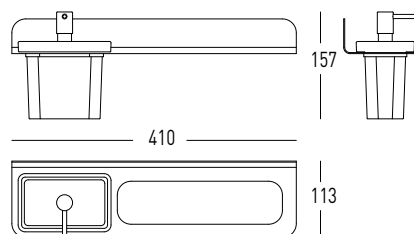

Towel rail with liquid soap dispenser		
Finish	Size	Code
Polished steel and White	410x157x113 mm	32003404
Polished steel and Black	410x157x113 mm	32003406
Satin finish steel and White	410x157x113 mm	32003405
Satin finish steel and Black	410x157x113 mm	32003407