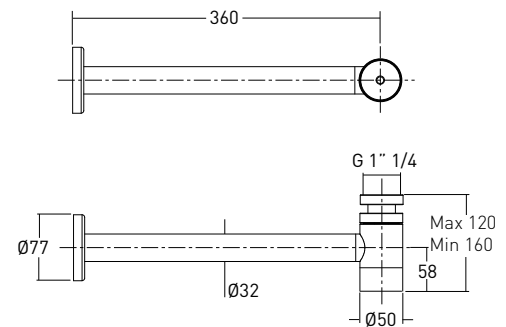

1" 1/4 siphon for bidet and washbasin in polished chrome-finish brass

Codes
32000524