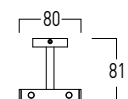

Wall-mounted clothes hanger		
Finish	Size	Code
Chrome	80x80x45 mm	32004976