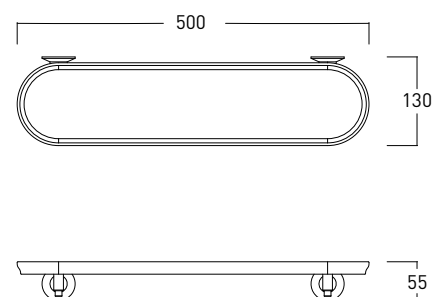

Wall-mounted toilet roll holder		
Finish	Size	Code
Chrome	138x117x63 mm	32003492
Bronze	138x117x63 mm	32003493

Wall-mounted shelf		
Finish	Size	Code
Chrome	500x130x55 mm	32003502
Bronze	500x130x55mm	32003503