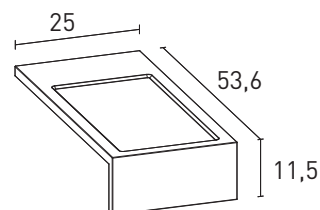

Oak wood	L	P	H	Code
	25	52	10	32006050

Sliding tray with well.
To be used on tops with a thickness of 10 cm or more.
Cannot be used in the presence of wall panels or upstands.