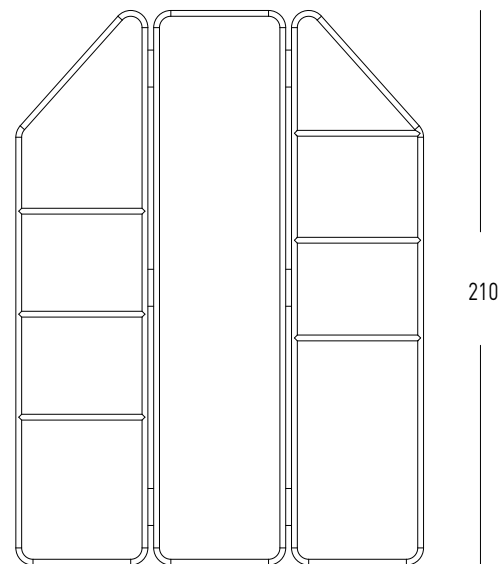

TOTAL SCREEN

Screen with steel tubes and metal mesh, painted

155

210

Colour	Size	Code
Soft Steel	2100x1544x420 mm	32005049
Bronze	2100x1544x420 mm	32005050