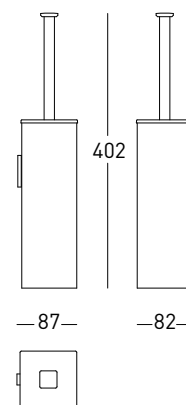

Wall-mounted WC brush holder		
Finish	Size	Code
Chrome	402x83x87 mm	32003484
Gold	402x83x87 mm	32003485