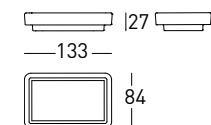

Sit-on soap dish		
Finish	Size	Code
White	132x84x27 mm	32003412
Black	132x84x27 mm	32003413