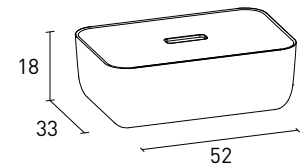

Container		
Finish	Size	Code
Solid White	520x330x180 mm	31106799