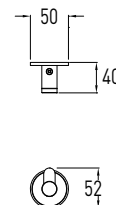

Wall-mounted soap dish		
Finish	Size	Code
Steel and Delrin	110x126x60 mm	32004874

Wall-mounted toilet roll holder		
Finish	Size	Code
Steel	153x640x50 mm	32004870

CLEVER

Wall-mounted clothes hanger		
Finish	Size	Code
Steel	50x40x53 mm	32004869

Floor-standing WC brush holder		
Finish	Size	Code
Steel and Delrin	90x90x421 mm	32004875

CLUB

SERIES IN CHROME-FINISH ALUMINIUM WITH SATIN FINISH GLASS

03.2018

CLUB

Wall-mounted towel rail		
Finish	Size	Code
Chrome-finish Aluminium	400x60x40 mm	32004881
Chrome-finish Aluminium	600x60x40 mm	32004882