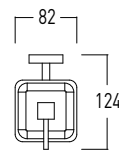

METRIC

Wall-mounted liquid soap dispenser		
Finish	Size	Code
Chrome and White Ceramic	82x124x159 mm	32004991
Chrome and Black Ceramic	82x124x159 mm	32004992