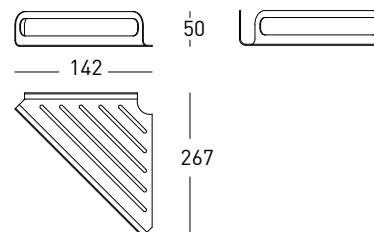

STRIPE

Triangular grid		
Finish	Size	Code
Polished steel	267x142x50 mm	32003426
Satin finish steel	267x142x50 mm	32003427