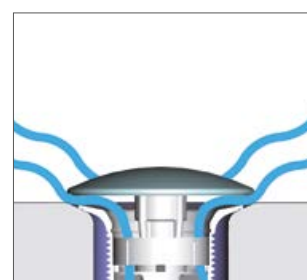

Polished chrome-finish or brushed stainless steel plug Ø 72 with free drain

Finish	Codes
Chrome-finish ABS	32000535
Brushed stainless steel ABS	32000536