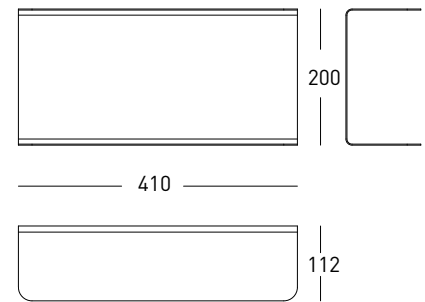

STRIPE

Double shelf		
Finish	Size	Code
Polished steel	410x200x112 mm	32003436
Satin finish steel	410x200x112 mm	32003437