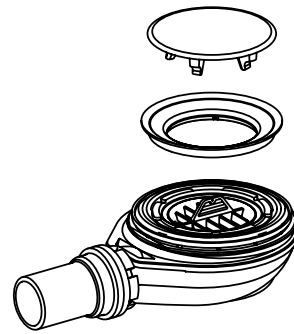

Waste for shower tray, Discharge rate 0.5 l/s

Dip tube can be dismantled
Siphon cup can be dismantled
Easy to clean

Depth of water seal 30 mm

Complete with comb insert
Straight joint in PE-HD

Ø 40 mm