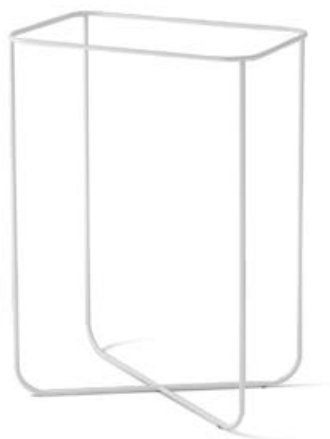

03.2018

SCAVOLINI

61

Qi

Only available on Qi model

Free-standing Solid white painted metal towel rail

Towel rail		
Finish	Size	Code
Solid White	540x350x760 mm	32004756

Free-standing Solid white painted metal container stand