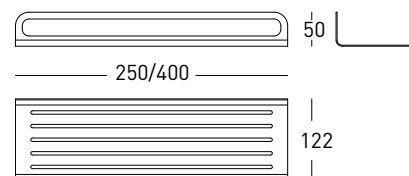

Towel rail		
Finish	Size	Code
Polished steel	250x122x50 mm	32003428
Polished steel	400x122x50 mm	32003430
Satin finish steel	250x122x50 mm	32003429
Satin finish steel	400x122x50 mm	32003431