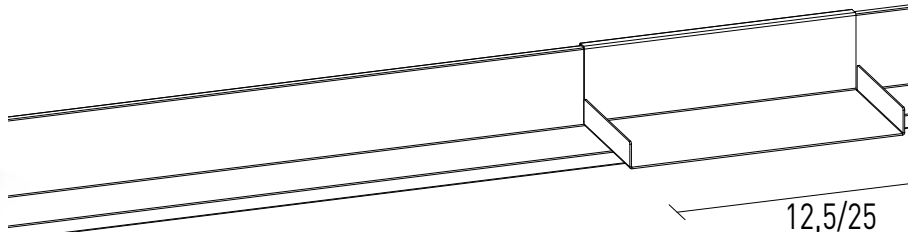

Set up the light 3 cm from the upper edging of the bar.

SKYLINE

Steel finish aluminium towel rail

W	Code
30	32000109
50	32000110

Steel finish aluminium toilet roll holder

W	Code
16	32000111

SKYLINE

Aluminium tray with two wings.
Matt white or Matt black finish.