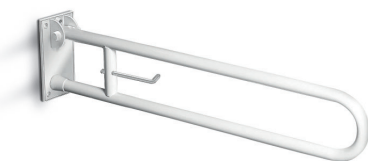

Folding large handle with toilet roll holder		
Finish	Size	Code
White	830 mm	32003566

USEFUL

TRAYS AND CONTAINER WITH OAK WOOD PARTITIONS

04.2023

USEFUL

Container and sliding tray with well.
To be placed only beside tops with a thickness of 10 cm.
Cannot be used in the presence of wall panels or upstands.