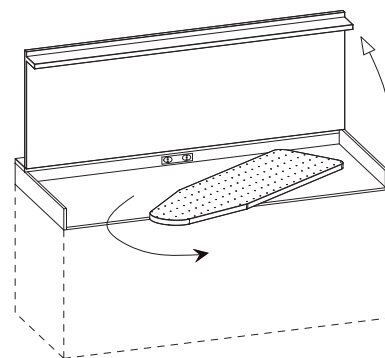

COVER

PULL-OUT IRONING BOARD

COVER

In Mist decorative melamine with pull-out ironing board with 90° swivel action
Fitted with two Schuko sockets

"COVER" top	
Size	Code
1250x520x100 mm	32004798 RH
1250x520x100 mm	32004799 LH