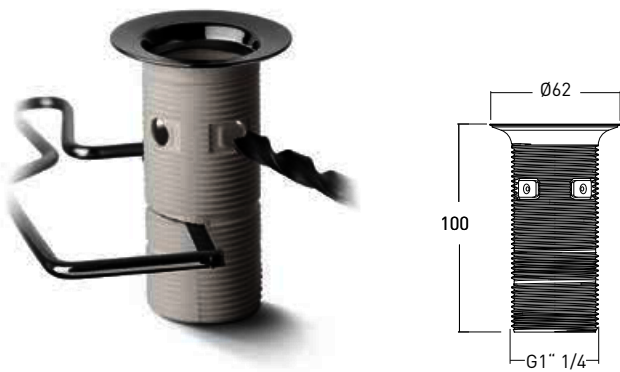

Universal chrome-finish ABS waste H.10 cm

Finish	Codes
Chrome-finish ABS	32000539
Brushed stainless steel ABS	32000540