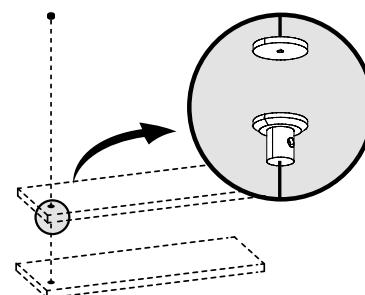

N.B.:

- When used on multiple aligned shelves, order clamp pack code 32004804 for each tie rod on intermediate shelf
- Each tie rod is placed 3.5 cm from both the front and side edging of the shelf
- The supports do not replace the shelf brackets, but rather enhance their load capacity

Clamp pack for intermediate shelves (single) in Satin finish nickel colour

N.B.: order for each support on intermediate shelf

Finish	Size	Code
Satin finish nickel	200 cm	32004804

Kit for intermediate shelf