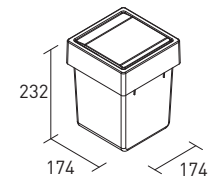

Cannot be installed with drawers and baskets

Detergent organiser/sponge tidy container with hard lid

Finish	Size	Code
White	247x185x182	32004734

Can only be installed on lower and upper baskets with fronts H.25 cm
 Cannot be installed in upper baskets with fronts H.25 cm of washbasin base units
 Cannot be installed in baskets with front H.25 cm of the Rivo and Idro models