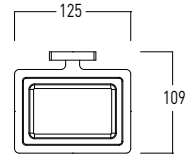

EVEN

Sit-on soap dish		
Finish	Size	Code
Chrome-finish brass	108x73x12 mm	32004903

Wall-mounted liquid soap dispenser			
Finish	Size	Application	Code
Chrome-finish brass	125x109x157 mm	Screws-Dowels	32004904
Chrome-finish brass	125x109x157 mm	Silicone-Adhesive	32004906

Sit-on liquid soap dispenser		
Finish	Size	Code
Chrome-finish brass	105x73x157 mm	32004905

EVEN

Wall-mounted tumbler-holder			
Finish	Size	Application	Code
Chrome-finish brass	125x109x115 mm	Screws-Dowels	32004890
Chrome-finish brass	125x109x115 mm	Silicone-Adhesive	32004888