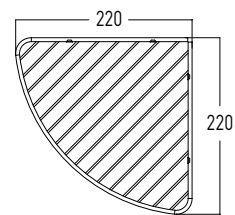

Floor-standing WC brush holder		
Finish	Size	Code
Chrome-finish brass	80x80x410 mm	32005016
Polished steel	80x80x410 mm	32005017

HANDY

Triangular grid			
Finish	Size	Application	Code
Chrome-finish brass	300x220x70 mm	Screws-Dowels	32004914