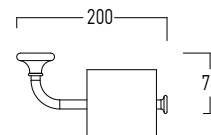

Wall-mounted toilet roll holder		
Finish	Size	Code
Chrome	200x78x50 mm	32004955
Bronze	200x78x50 mm	32004954