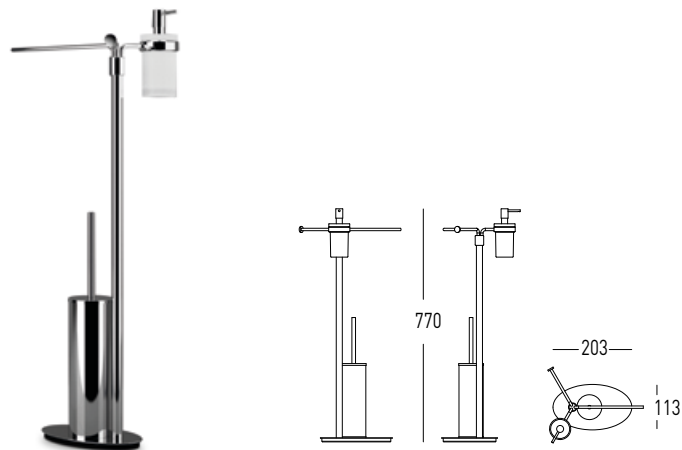

Valet with toilet roll holder/WC brush holder		
Finish	Size	Code
Chrome	630x203x113 mm	32003555
White	630x203x113 mm	32003556

REGULA

Valet with soap dispenser/towel rail/toilet roll holder/WC brush holder with revolving arms		
Finish	Size	Code
Chrome	770x203x113 mm	32003559
White	770x203x113 mm	32003560