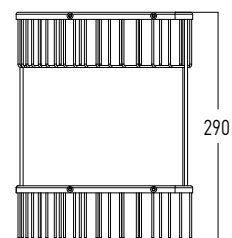

Double triangular grid			
Finish	Size	Application	Code
Chrome-finish brass	300x220x290 mm	Screws-Dowels	32004915