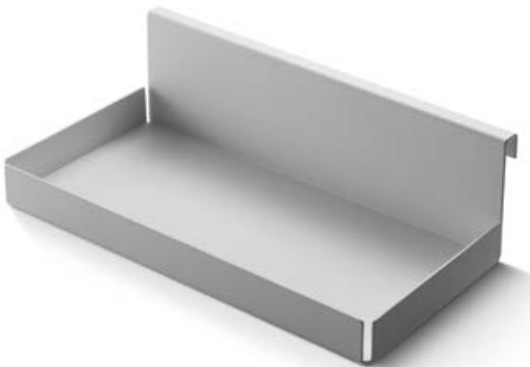

Matt White Aluminium	W	Code
	12.5	32000112
	25	32000113

Matt black Aluminium	W	Code
	12.5	32000116
	25	32000117

Aluminium tray with three wings.
Matt white or Matt black finish.