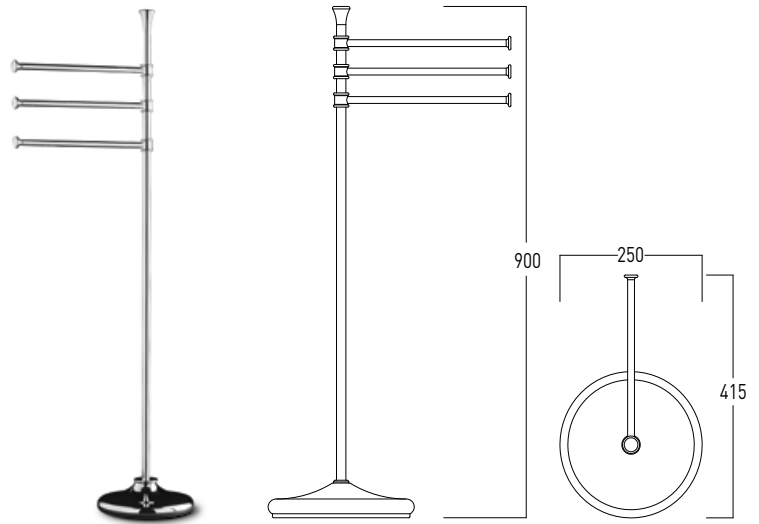

Valet with 3 arms, height- and rotation-adjustable

Finish	Size	Code
Chrome	Ø250x900 mm	32004947
Bronze	Ø250x900 mm	32004946