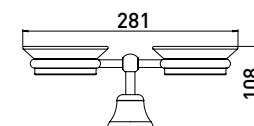

Towel rail		
Finish	Size	Code
Chrome	400x60x10 mm	32000000

GRAZIA

SERIES IN BRASS WITH WHITE CERAMIC ELEMENTS

03.2018

SCAVOLINI

31

GRAZIA

Wall-mounted soap dish		
Finish	Size	Code
Chrome and White	162x131xØ60 mm	32003536
Bronze and White	162x131xØ60 mm	32003537
Gold and White	162x131xØ60 mm	32005011

Sit-on liquid soap dish and tumbler-holder		
Finish	Size	Code
Chrome and White	278xØ112x108 mm	32003540
Bronze and White	278xØ112x108 mm	32003541

Sit-on soap dish		
Finish	Size	Code
Chrome and White	281xØ112x108 mm	32003538
Bronze and White	281xØ112x108 mm	32003539