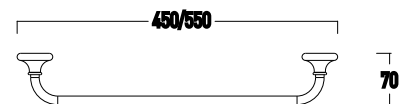

MELODY

Wall-mounted towel rail		
Finish	Size	Code
Chrome	450x70x50 mm	32004959
Chrome	550x70x50 mm	32004961
Bronze	450x70x50 mm	32004958
Bronze	550x70x50 mm	32004960