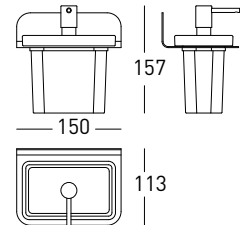

Liquid soap dispenser		
Finish	Size	Code
Polished steel and White	150x157x113 mm	32003414
Polished steel and Black	150x157x113 mm	32003416
Satin finish steel and White	150x157x113 mm	32003415
Satin finish steel and Black	150x157x113 mm	32003417