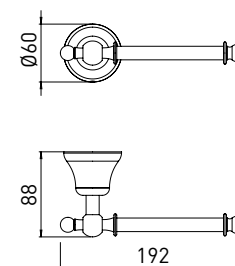

Wall-mounted toilet roll holder		
Finish	Size	Code
Chrome	192x88xØ60 mm	32003522
Bronze	192x88xØ60 mm	32003523
Gold	192x88xØ60 mm	32005005