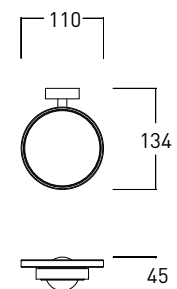

Valet with toilet roll holder and brush holder		
Finish	Size	Code
Chrome-finish steel	213x150x630 mm	32004877

CLUB

Pack of 8 articles	
List of articles	Code
1 Towel rail W40 mm	32004886
1 Towel rail W60 mm	
2 Soap dishes	
1 Tumbler-holder	
1 Toilet roll holder	
1 Clothes hanger	
1 WC brush holder	

Wall-mounted WC brush holder		
Finish	Size	Code
Chrome and White	159x128x351 mm	32003544
Bronze and White	159x128x351 mm	32003545
Gold and White	159x128x351 mm	32005013

HANDY

SERIES IN CHROME-FINISH BRASS WITH SATIN FINISH GLASS ELEMENTS
WALL APPLICATION POSSIBLE USING SCREWS-DOWELS OR SILICONE-ADHESIVE

03.2020

HANDY

Wall-mounted towel rail			
Finish	Size	Application	Code
Chrome-finish brass	400x75x45 mm	Screws-Dowels	32004920
Chrome-finish brass	400x75x45 mm	Silicone-Adhesive	32004921
Chrome-finish brass	550x75x45 mm	Screws-Dowels	32004924
Chrome-finish brass	550x75x45 mm	Silicone-Adhesive	32004925
Chrome-finish brass	700x75x45 mm	Screws-Dowels	32004926
Chrome-finish brass	700x75x45 mm	Silicone-Adhesive	32004927

Double jointed towel rail			
Finish	Size	Application	Code
Chrome-finish brass	45x400x145 mm	Screws-Dowels	32004923
Chrome-finish brass	45x400x145 mm	Silicone-Adhesive	32004922

Wall-mounted soap dish			
Finish	Size	Application	Code
Chrome-finish brass	110x134x45 mm	Screws-Dowels	32004928
Chrome-finish brass	110x134x45 mm	Silicone-Adhesive	32004929