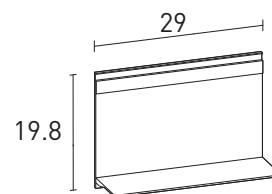

Available versions	Colour	Code
60 cm container bowl in Aluminium	Anthracite	32007177
90 cm container bowl in Aluminium	Anthracite	32007178
60 cm container bowl in Aluminium	Dark Inox	32007179
90 cm container bowl in Aluminium	Dark Inox	32007180