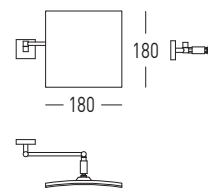

Magnifying mirror	
Size	Code
230x310x300 mm Ø 200	32003563