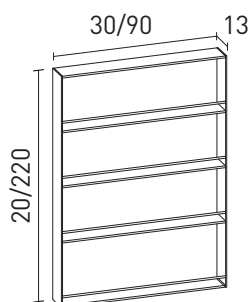

SETUP

SETUP ELEMENT WITH VARIABLE HEIGHT BETWEEN 20 AND 220 CM IN ANTHRACITE OR DARK INOX COLOUR ALUMINIUM

04.2023

SETUP

Setup element with variable height between 20 and 220 cm in Anthracite or Dark Inox colour Aluminium with Aluminium shelves