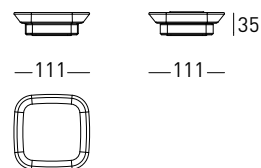

NOBLESSE

Sit-on tumbler-holder		
Finish	Size	Code
White	115x81x81 mm	32003444
Black	115x81x81 mm	32003446

Sit-on soap dish		
Finish	Size	Code
White	111x111x35 mm	32003470
Black	111x111x35 mm	32003472

Qi

SOLID WHITE PAINTED METAL STRUCTURE