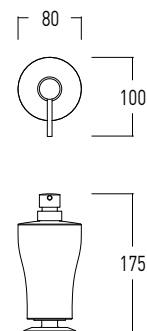

Absorption 11.4 W per metre

CARLOS PRIMERO

SERIES IN BRASS WITH WHITE CERAMIC ELEMENTS

03.2018

SCAVOLINI

3

CARLOS PRIMERO

Sit-on soap dish		
Finish	Size	Code
Chrome and White	130x90x59 mm	32003506
Bronze and White	130x90x59 mm	32003507

Sit-on tumbler-holder		
Finish	Size	Code
Chrome and White	80x80x137 mm	32003490
Bronze and White	80x80x137 mm	32003491

Sit-on liquid soap dispenser		
Finish	Size	Code
Chrome and White	100x80x175 mm	32003510
Bronze and White	100x80x175 mm	32003511

CARLOS PRIMERO

Wall-mounted soap dish		
Finish	Size	Code
Chrome and White	130x94x83 mm	32003504
Bronze and White	130x94x83 mm	32003505

Wall-mounted tumbler-holder		
Finish	Size	Code
Chrome and White	80x89x161 mm	32003488
Bronze and White	80x89x161 mm	32003489