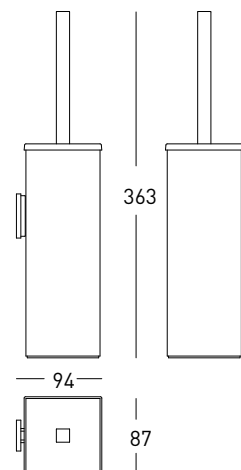

Wall-mounted WC brush holder		
Finish	Size	Code
Chrome	363x94x87 mm	32003424
Gold	363x94x87 mm	32003425