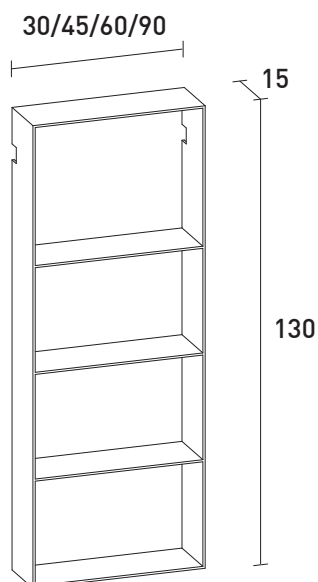

SIGN

Vertical modules in Black aluminium

Description	Code	P	H	L
Vertical 3-compartment module	32007156	15	88	45
Vertical 3-compartment module	32007157	15	88	60
Vertical 3-compartment module	32007158	15	88	90
Vertical 4-compartment module	32007159	15	130	30
Vertical 4-compartment module	32007160	15	130	45
Vertical 4-compartment module	32007161	15	130	60
Vertical 4-compartment module	32007162	15	130	90

Measurements are given in cm