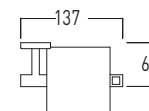

Wall-mounted toilet roll holder		
Finish	Size	Code
Chrome-finish Aluminium	137x60x40 mm	32004880