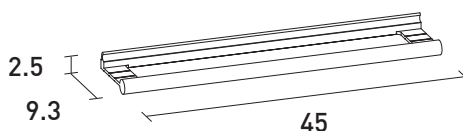

Measurements are given in cm

SIGN

Accessories in Black aluminium

Description	Code	P	H	L
Shelf	32007163	13	2.4	28.6
Shelf	32007164	13	2.4	43.6
Towel rail	32007166	9.3	2.5	45
Kitchen roll holder	32007165	9.3	2.5	14