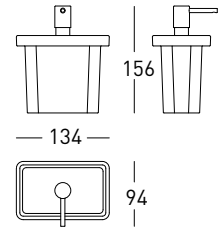

STRIPE

Sit-on soap dish		
Finish	Size	Code
Polished steel and White	156x134x94 mm	32003418
Polished steel and Black	156x134x94 mm	32003420
Satin finish steel and White	156x134x94 mm	32003419
Satin finish steel and Black	156x134x94 mm	32003421