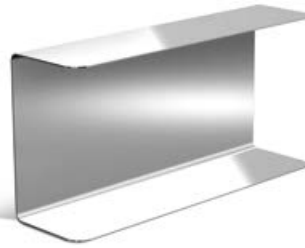

STRIPE

Triangular grid		
Finish	Size	Code
Polished steel	267x142x50 mm	32003426
Satin finish steel	267x142x50 mm	32003427

Towel rail		
Finish	Size	Code
Polished steel	250x122x50 mm	32003428
Polished steel	400x122x50 mm	32003430
Satin finish steel	250x122x50 mm	32003429
Satin finish steel	400x122x50 mm	32003431

Shelf		
Finish	Size	Code
Polished steel	150x112x50 mm	32003432
Polished steel	410x112x50 mm	32003434
Satin finish steel	150x112x50 mm	32003433
Satin finish steel	410x112x50 mm	32003435

STRIPE

Double shelf		
Finish	Size	Code
Polished steel	410x200x112 mm	32003436
Satin finish steel	410x200x112 mm	32003437