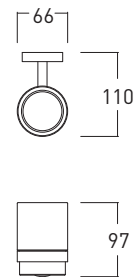

RIM

Wall-mounted tumbler-holder		
Finish	Size	Code
Chrome	66x110x97 mm	32004995
Matt White		32006080
Matt black		32006072