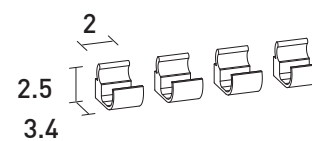

Measurements are given in cm

SIGN

Accessories in Black aluminium

Description	Code	P	H	L
Shelf	32007163	13	2.4	28.6
Shelf	32007164	13	2.4	43.6
Towel rail	32007166	9.3	2.5	45
Kitchen roll holder	32007165	9.3	2.5	14