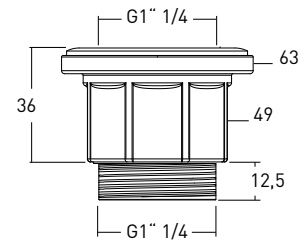

Chrome-finish ABS drainer

Codes
32000541