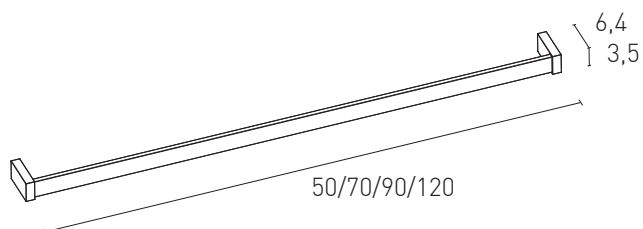

NEW LINE

Towel rail		
Finish	L	Code
Matt White	50	32006040
	70	32006041
	90	32006042
	120	32006043
Matt black	50	32006044
	70	32006045
	90	32006046
	120	32006047

The NEW LINE towel rail can be combined with the storage bowls from the Sky line range

Bowl with two wings		
Finish	L	Code
Aluminium Matt White	12.5	32000112
	25	32000113
Aluminium Matt black	12.5	32000116
	25	32000117

Bowl with three wings		
Finish	L	Code
Aluminium Matt White	12.5	32000114
	25	32000115
Aluminium Matt black	12.5	32000118
	25	32000119

Measurements are given in cm