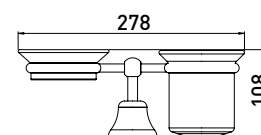

Towel rail		
Finish	Size	Code
Chrome	400x60x10 mm	32000000

GRAZIA

SERIES IN BRASS WITH WHITE CERAMIC ELEMENTS

03.2018

SCAVOLINI

31

GRAZIA

Wall-mounted soap dish		
Finish	Size	Code
Chrome and White	162x131xØ60 mm	32003536
Bronze and White	162x131xØ60 mm	32003537
Gold and White	162x131xØ60 mm	32005011

Sit-on liquid soap dish and tumbler-holder		
Finish	Size	Code
Chrome and White	278xØ112x108 mm	32003540
Bronze and White	278xØ112x108 mm	32003541

Sit-on soap dish		
Finish	Size	Code
Chrome and White	281xØ112x108 mm	32003538
Bronze and White	281xØ112x108 mm	32003539