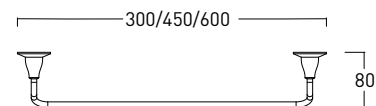

CARLOS PRIMERO

Wall-mounted clothes hanger		
Finish	Size	Code
Chrome	Ø47 mm	32003486
Bronze	Ø47 mm	32003487

Wall-mounted towel rail		
Finish	Size	Code
Chrome	300x80x64 mm	32003494
Chrome	450x80x64 mm	32003496
Chrome	600x80x64 mm	32003498
Bronze	300x80x64 mm	32003495
Bronze	450x80x64 mm	32003497
Bronze	600x80x64 mm	32003499