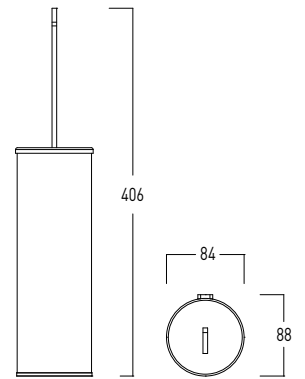

EVEN

Sit-on soap dish		
Finish	Size	Code
Chrome-finish brass	108x73x12 mm	32004903

Wall-mounted liquid soap dispenser			
Finish	Size	Application	Code
Chrome-finish brass	125x109x157 mm	Screws-Dowels	32004904
Chrome-finish brass	125x109x157 mm	Silicone-Adhesive	32004906

Sit-on liquid soap dispenser		
Finish	Size	Code
Chrome-finish brass	105x73x157 mm	32004905

EVEN

Wall-mounted tumbler-holder			
Finish	Size	Application	Code
Chrome-finish brass	125x109x115 mm	Screws-Dowels	32004890
Chrome-finish brass	125x109x115 mm	Silicone-Adhesive	32004888

Sit-on tumbler-holder		
Finish	Size	Code
Chrome-finish brass	125x73x104 mm	32004889

Toilet roll holder			
Finish	Size	Application	Code
Chrome-finish brass	193x72x35 mm	Screws-Dowels	32004891
Chrome-finish brass	193x72x35 mm	Silicone-Adhesive	32004892

EVEN

Wall-mounted clothes hanger			
Finish	Size	Application	Code
Chrome-finish brass	50x51x35 mm	Screws-Dowels	32004887
Chrome-finish brass	50x51x35 mm	Silicone-Adhesive	32005015

Wall-mounted WC brush holder			
Finish	Size	Application	Code
Chrome-finish brass	84x84x406 mm	Screws-Dowels	32004909
Chrome-finish brass	84x84x406mm	Silicone-Adhesive	32004907