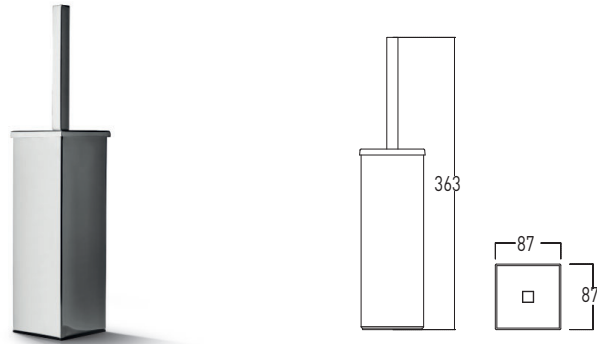

CLUB

Floor-standing WC brush holder		
Finish	Size	Code
Chrome-finish steel	87x87x363 mm	32004885