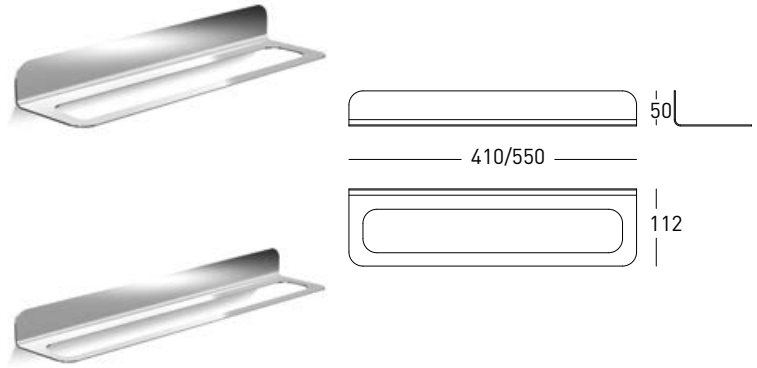

Sit-on tumbler-holder		
Finish	Size	Code
White	134x112x84 mm	32003392
Black	134x112x84 mm	32003393

Sit-on soap dish		
Finish	Size	Code
White	132x84x27 mm	32003412
Black	132x84x27 mm	32003413

STRIPE

Towel rail		
Finish	Size	Code
Polished steel	410x112x50 mm	32003396
Polished steel	550x112x50 mm	32003398
Satin finish steel	410x112x50 mm	32003397
Satin finish steel	550x112x50 mm	32003399