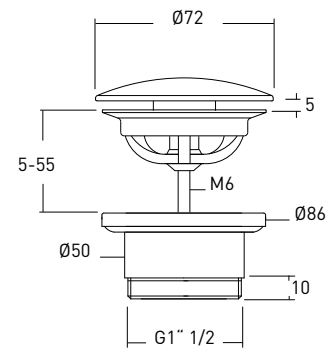

Up & Down waste for bathtub in chrome-finish brass $\varnothing$ 72 cm with chrome-finish plug

Finish	Codes
Polished	32000545
Brushed stainless steel	32000546
Golden	32002310
Antique finish Brass	32002311