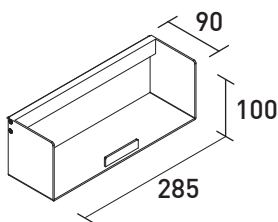

Aluminium tablet rest shelf, in dark steel finish

Size	Code
285x100x90 mm	32005393