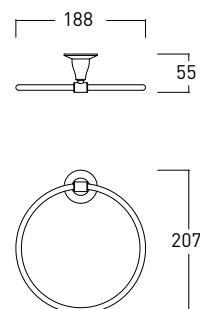

Sit-on tumbler-holder		
Finish	Size	Code
Chrome and White	80x80x137 mm	32003490
Bronze and White	80x80x137 mm	32003491

Sit-on liquid soap dispenser		
Finish	Size	Code
Chrome and White	100x80x175 mm	32003510
Bronze and White	100x80x175 mm	32003511

Wall-mounted liquid soap dispenser		
Finish	Size	Code
Chrome and White	80x109x199 mm	32003508
Bronze and White	80x109x199 mm	32003509

CARLOS PRIMERO

Wall-mounted clothes hanger		
Finish	Size	Code
Chrome	Ø47 mm	32003486
Bronze	Ø47 mm	32003487

Wall-mounted towel rail		
Finish	Size	Code
Chrome	300x80x64 mm	32003494
Chrome	450x80x64 mm	32003496
Chrome	600x80x64 mm	32003498
Bronze	300x80x64 mm	32003495
Bronze	450x80x64 mm	32003497
Bronze	600x80x64 mm	32003499

Wall-mounted towel rail		
Finish	Size	Code
Chrome	367x48 mm	32003500
Bronze	367x48 mm	32003501

CARLOS PRIMERO

Wall-mounted towel ring		
Finish	Size	Code
Chrome	188x55x207 mm	32003502
Bronze	188x55x207mm	32003503