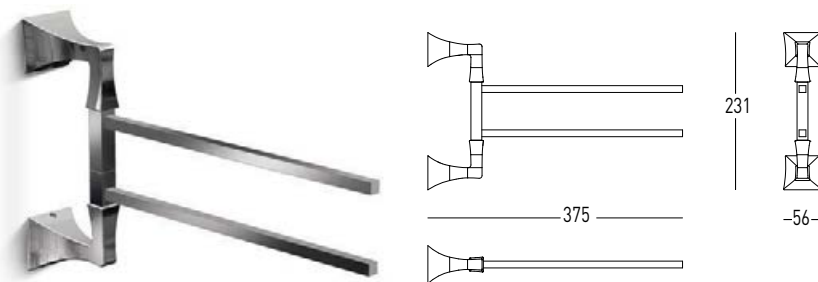

NOBLESSE

Jointed towel rail		
Finish	Size	Code
Chrome	375x231x56 mm	32003456
Gold	375x231x56 mm	32003457