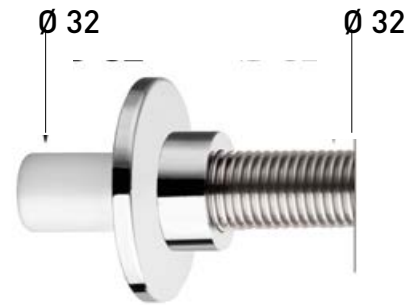

Corrugated pipe and flexible hose $\varnothing$ 32 mm with $\varnothing$ 32 outlet fitting. 800 mm long

Codes

32000528