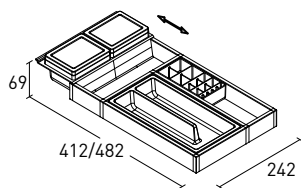

ONDA

Storage partitions for drawers and baskets Minimum depth 270 mm

Finish	Size	Code
Anthracite	412/482x242x69 mm	32004716
White	412/482x242x69 mm	32004717