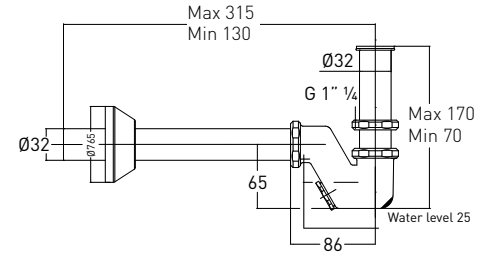

SIPHONS AND WASTES

1" 1/4 siphon for bidet and washbasin in polished chrome-finish brass

Codes
32000548