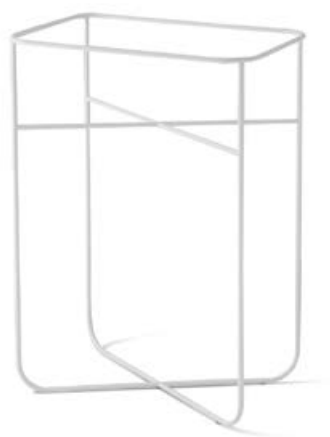

Free-standing Solid white painted metal container stand

To be combined with the Qi container