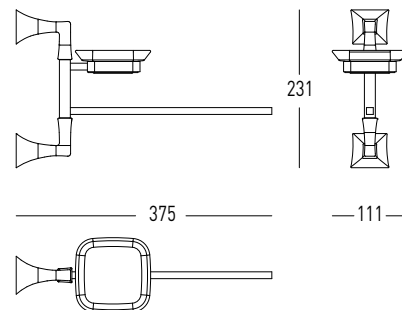

NOBLESSE

Towel rail with soap dish		
Finish	Size	Code
Chrome and White	375x231x111 mm	32003458
Chrome and Black	375x231x111 mm	32003460
Gold and White	375x231x111 mm	32003459
Gold and Black	375x231x111 mm	32003461