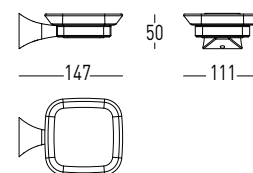

Soap dish		
Finish	Size	Code
Chrome and White	147x111x5 mm	32003466
Chrome and Black	147x111x5 mm	32003468
Gold and White	147x111x5 mm	32003467
Gold and Black	147x111x5 mm	32003469