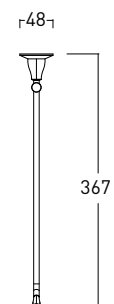

Wall-mounted towel rail		
Finish	Size	Code
Chrome	367x48 mm	32003500
Bronze	367x48 mm	32003501