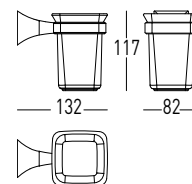

Tumbler-holder		
Finish	Size	Code
Chrome and White	132x117x82 mm	32003440
Chrome and Black	132x117x82 mm	32003442
Gold and White	132x117x82 mm	32003441
Gold and Black	132x117x82 mm	32003443