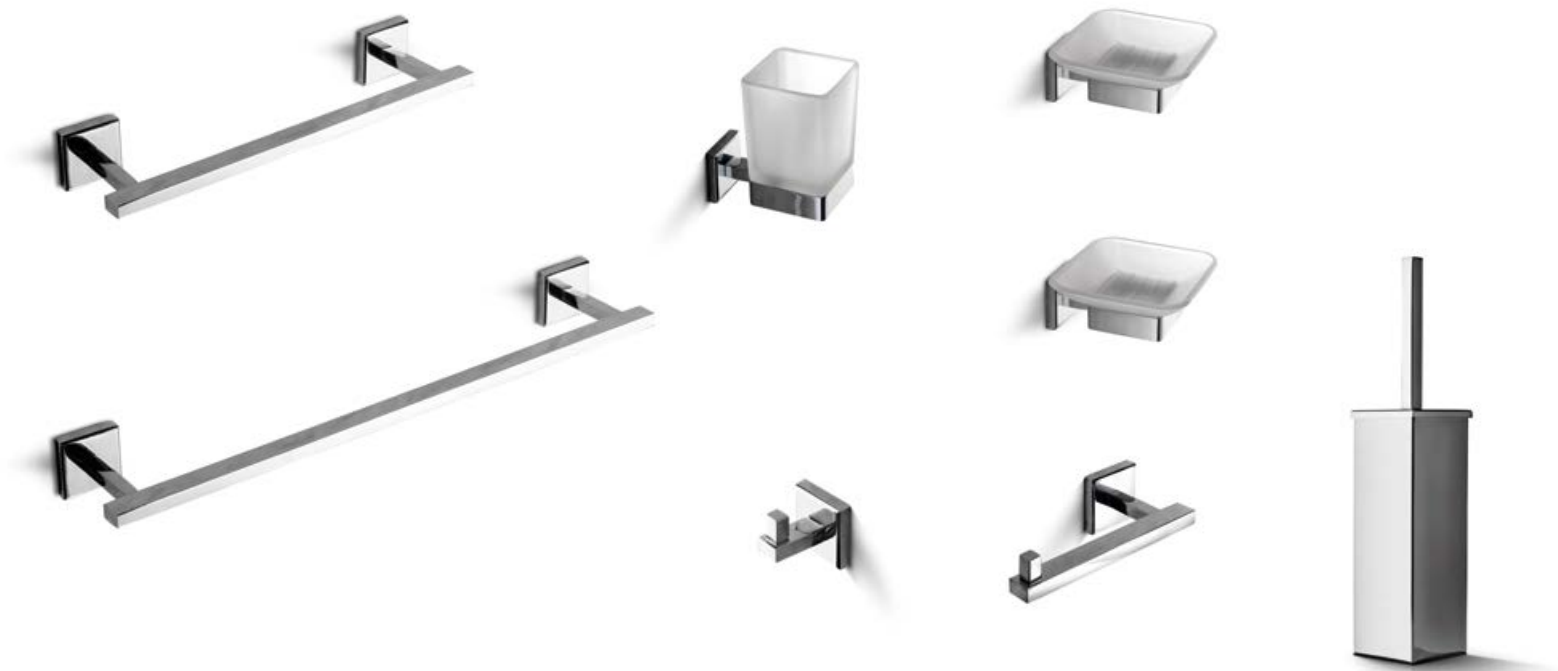

CLUB

Pack of 8 articles	
List of articles	Code
1 Towel rail W40 mm	32004886
1 Towel rail W60 mm	
2 Soap dishes	
1 Tumbler-holder	
1 Toilet roll holder	
1 Clothes hanger	
1 WC brush holder