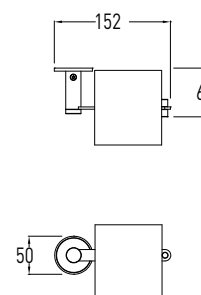

Wall-mounted soap dish		
Finish	Size	Code
Steel and Delrin	110x126x60 mm	32004874

Wall-mounted toilet roll holder		
Finish	Size	Code
Steel	153x640x50 mm	32004870

CLEVER

Wall-mounted clothes hanger		
Finish	Size	Code
Steel	50x40x53 mm	32004869