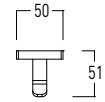

EVEN

Wall-mounted clothes hanger			
Finish	Size	Application	Code
Chrome-finish brass	50x51x35 mm	Screws-Dowels	32004887
Chrome-finish brass	50x51x35 mm	Silicone-Adhesive	32005015