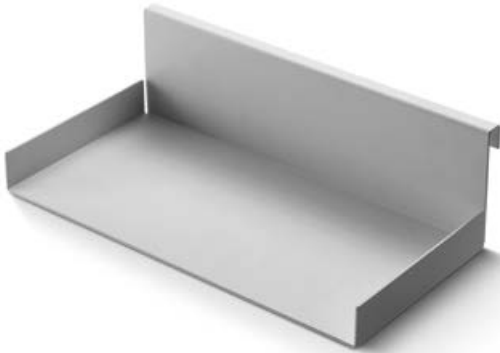

Set up the light 3 cm from the upper edging of the bar.

SKYLINE

Steel finish aluminium towel rail

W	Code
30	32000109
50	32000110

Steel finish aluminium toilet roll holder

W	Code
16	32000111

SKYLINE

Aluminium tray with two wings.
Matt white or Matt black finish.