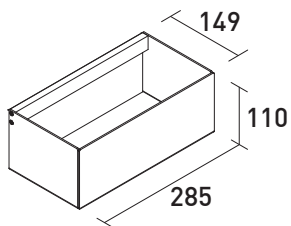

An **aluminium profile** in dark steel finish is inserted between one wall panel and the next, to which various articles can be attached.

LINE SYSTEM

Aluminium container, in dark steel finish

Size	Code
285x110x149 mm	32005397