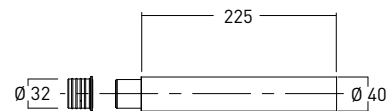

Extension for wall-mounted pipe in polished chrome-finish ABS

Codes
32000527