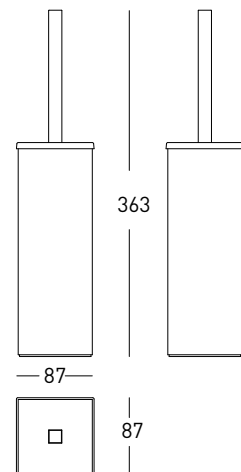

Floor-standing WC brush holder		
Finish	Size	Code
Chrome	363x87x87 mm	32003422
Gold	363x87x87 mm	32003423