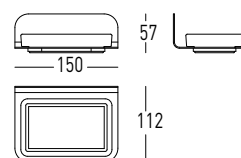

Soap dish		
Finish	Size	Code
Polished steel and White	150x112x57 mm	32003408
Polished steel and Black	150x112x57 mm	32003410
Satin finish steel and White	150x112x57 mm	32003409
Satin finish steel and Black	150x112x57 mm	32003411