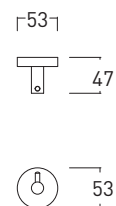

Clothes hanger		
Finish	Size	Code
Chrome	53x47x53 mm	32004994
Matt White		32006079
Matt black		32006071