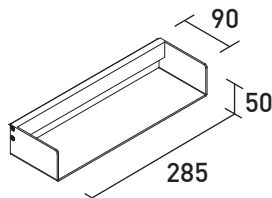

Aluminium tablet rest shelf, in dark steel finish

Size	Code
285x100x90 mm	32005393

Aluminium shelf, in dark steel finish

Size	Code
300x129 mm	32005388
450x129 mm	32005389
600x129 mm	32005390

Size	Code
450x250 mm	32007170
600x250 mm	32007171
900x250 mm	32007172

LINE SYSTEM

Aluminium storage shelf, in dark steel finish

Size	Code
285x50x90 mm	32005391

Aluminium storage shelf, in dark steel finish

Size	Code
285x100x90 mm	32005392

Aluminium double hook, in dark steel finish