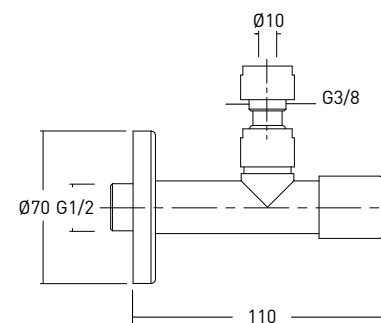

Codes
32000534

Waste for shower tray, Discharge rate 0.5 l/s

Dip tube can be dismantled
Siphon cup can be dismantled
Easy to clean

Depth of water seal 30 mm

Complete with comb insert
Straight joint in PE-HD