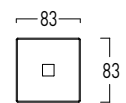

METRIC

Floor-standing WC brush holder		
Finish	Size	Code
Chrome	80x80x40 mm	32004993