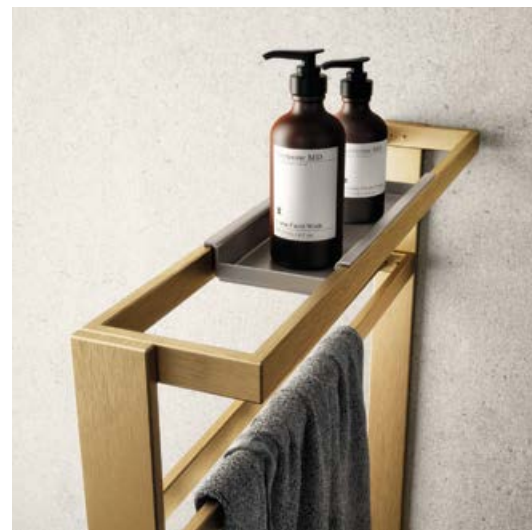

04.2023

“GIVE” TOWEL RAIL AND SUPPORT

03.2020

"GIVE" SUPPORT

SUPPORT H.74 CM D.49 CM

Finish	H	Code
Steel	74 cm	32005463
Bronze	74 cm	32005464
Brass	74 cm	32005465

"GIVE" TOWEL RAIL

TOWEL RAIL H.90 CM D.49 CM AND ACCESSORY-HOLDER BOWL

Towel rail		
Finish	H	Code
Steel	90 cm	32005885
Bronze	90 cm	32005886
Brass	90 cm	32005887

Accessory-holder bowl		
Finish	Size	Code
Steel	20 x 8.7 cm	32005456

“LEVITY” SUPPORT

GLASS SUPPORT FOR TOP H.71.9 CM