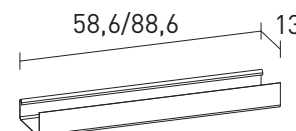

The top panel and bottom of the Setup system are always in Metal.
Each shelf has a maximum load capacity of 10 kg distributed evenly.
If the Setup Element is in a wall-mounted position, the maximum load capacity permitted is 50 kg.