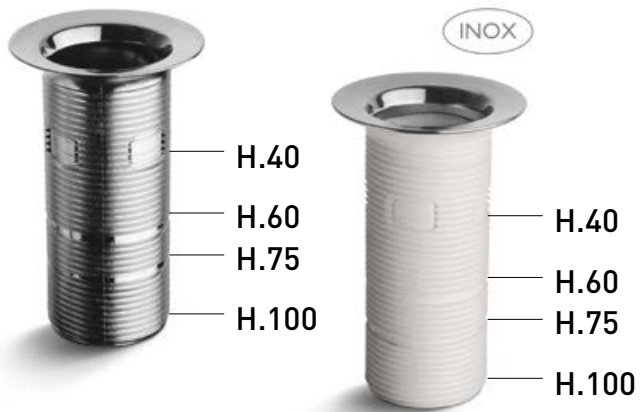

Universal chrome-finish ABS waste H.10 cm

Finish	Codes
Chrome-finish ABS	32000539
Brushed stainless steel ABS	32000540