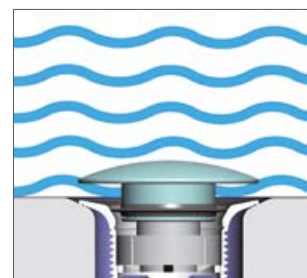

Polished chrome-finish or brushed stainless steel plug Ø 64 with Up & Down closing system

Finish	Codes
Chrome-finish ABS	32000537
Brushed stainless steel ABS	32000538