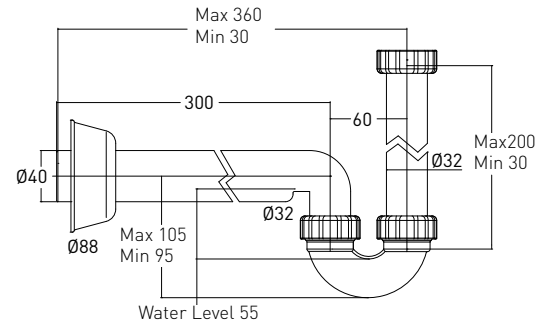

1" 1/4 white ABS siphon for washbasin with washing machine fitting

Codes
32000589

1" 1/4 polished chrome-finish brass floor drain

Codes
32000530

Min. height 10 cm and max. 81.6 cm