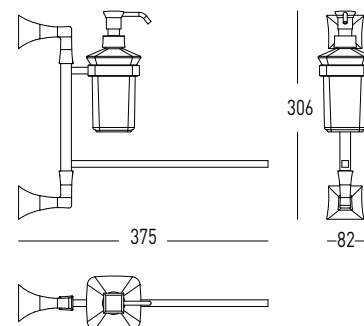

Towel rail with liquid soap dispenser		
Finish	Size	Code
Chrome and White	375x306x82 mm	32003462
Chrome and Black	375x306x82 mm	32003464
Gold and White	375x306x82 mm	32003463
Gold and Black	375x306x82 mm	32003465