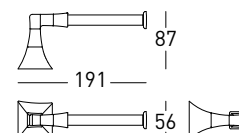

Wall-mounted toilet roll holder		
Finish	Size	Code
Chrome	191x87x56 mm	32003448
Gold	191x87x56 mm	32003449