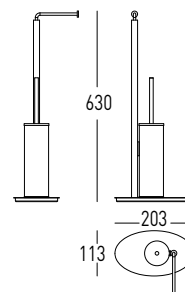

Valet with toilet roll holder/WC brush holder		
Finish	Size	Code
Chrome	630x203x113 mm	32003555
White	630x203x113 mm	32003556

REGULA

Valet with soap dispenser/towel rail/toilet roll holder/WC brush holder with revolving arms		
Finish	Size	Code
Chrome	770x203x113 mm	32003559
White	770x203x113 mm	32003560