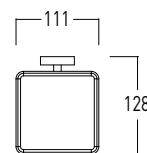

Wall-mounted soap dish		
Finish	Size	Code
Chrome and White Ceramic	111x128x45 mm	32004989
Chrome and Black Ceramic	111x128x45 mm	32004990