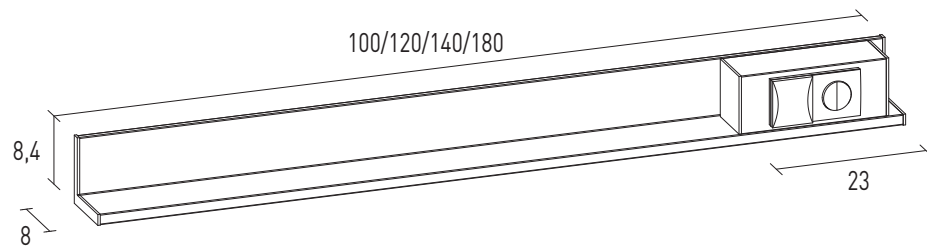

SKYLINE

In matt Silver finish Aluminium, polished Steel, matt White and matt Black painted

With 4.8 W/ml LED light, temperature 5250 °K, power supply IN 230 V OUT 12V, switch and Schuko power outlet. Certified IP44.

	L	P	H	Code
Matt silver	100	4	8	32000059
	120	4	8	32000060
	140	4	8	32000061
	180	4	8	32000062

	L	P	H	Code
Matt White	100	4	8	32000089
	120	4	8	32000090
	140	4	8	32000091
	180	4	8	32000092

	L	P	H	Code
Matt black	100	4	8	32000104
	120	4	8	32000105
	140	4	8	32000106
	180	4	8	32000107

	L	P	H	Code
Polished steel	100	4	8	32000074
	120	4	8	32000075
	140	4	8	32000076
	180	4	8	32000077

Set up the light 3 cm from the upper edging of the bar.