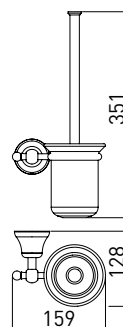

GRAZIA

Wall-mounted soap dish grille		
Finish	Size	Code
Chrome	239x123x65 mm	32003546
Bronze	239x123x65 mm	32003547
Gold	239x123x65 mm	32005014

Wall-mounted clothes hanger		
Finish	Size	Code
Chrome	67x88xØ60 mm	32003518
Bronze	67x88xØ60 mm	32003519
Gold	67x88xØ60 mm	32005003

Wall-mounted toilet roll holder		
Finish	Size	Code
Chrome	192x88xØ60 mm	32003522
Bronze	192x88xØ60 mm	32003523
Gold	192x88xØ60 mm	32005005

GRAZIA

Floor-standing WC brush holder		
Finish	Size	Code
Chrome and White	127x127x465 mm	32003542
Bronze and White	127x127x465 mm	32003543
Gold and White	127x127x465 mm	32005012

Wall-mounted WC brush holder		
Finish	Size	Code
Chrome and White	159x128x351 mm	32003544
Bronze and White	159x128x351 mm	32003545
Gold and White	159x128x351 mm	32005013

HANDY

SERIES IN CHROME-FINISH BRASS WITH SATIN FINISH GLASS ELEMENTS
WALL APPLICATION POSSIBLE USING SCREWS-DOWELS OR SILICONE-ADHESIVE