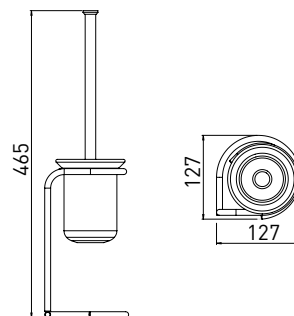

GRAZIA

Floor-standing WC brush holder		
Finish	Size	Code
Chrome and White	127x127x465 mm	32003542
Bronze and White	127x127x465 mm	32003543
Gold and White	127x127x465 mm	32005012