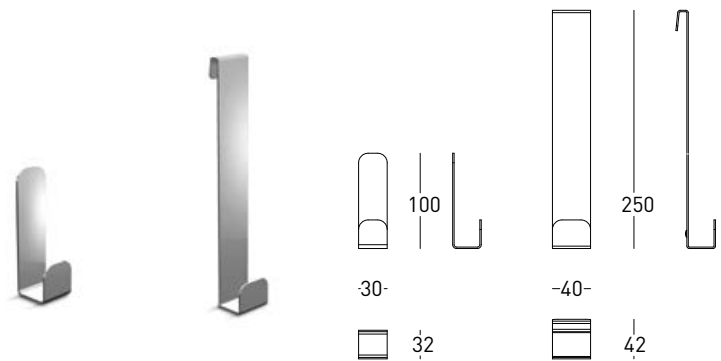

Clothes hanger		
Finish	Size	Code
Polished steel	100x32x30 mm	32003384
Polished steel	250x42x40 mm	32003386
Satin finish steel	100x32x30 mm	32003385
Satin finish steel	250x42x40 mm	32003387