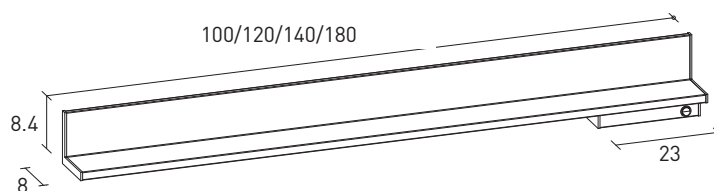

SKYLINE

In matt Silver finish Aluminium, polished Steel, matt White and matt Black painted

With 4.8 W/ml LED light, temperature 5250 °K, power supply IN 230V OUT 12V. Certified IP44. Touch switch.

	L	P	H	Code
Matt silver	100	8	8.4	32000054
	120	8	8.4	32000055
	140	8	8.4	32000056
	180	8	8.4	32000057

	L	P	H	Code
Matt White	100	8	8.4	32000084
	120	8	8.4	32000085
	140	8	8.4	32000086
	180	8	8.4	32000087

	L	P	H	Code
Matt black	100	8	8.4	32000099
	120	8	8.4	32000100
	140	8	8.4	32000101
	180	8	8.4	32000102

	L	P	H	Code
Polished steel	100	8	8.4	32000069
	120	8	8.4	32000070
	140	8	8.4	32000071
	180	8	8.4	32000072

Set up the light 6.5 cm from the upper edging of the bar.