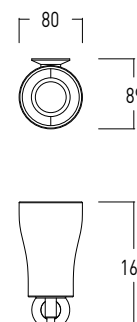

Absorption 11.4 W per metre

CARLOS PRIMERO

SERIES IN BRASS WITH WHITE CERAMIC ELEMENTS

03.2018

SCAVOLINI

3

CARLOS PRIMERO

Sit-on soap dish		
Finish	Size	Code
Chrome and White	130x90x59 mm	32003506
Bronze and White	130x90x59 mm	32003507

Sit-on tumbler-holder		
Finish	Size	Code
Chrome and White	80x80x137 mm	32003490
Bronze and White	80x80x137 mm	32003491

Sit-on liquid soap dispenser		
Finish	Size	Code
Chrome and White	100x80x175 mm	32003510
Bronze and White	100x80x175 mm	32003511

CARLOS PRIMERO

Wall-mounted soap dish		
Finish	Size	Code
Chrome and White	130x94x83 mm	32003504
Bronze and White	130x94x83 mm	32003505

Wall-mounted tumbler-holder		
Finish	Size	Code
Chrome and White	80x89x161 mm	32003488
Bronze and White	80x89x161 mm	32003489