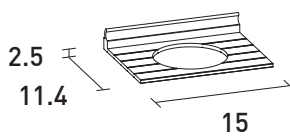

Measurements are given in cm

SIGN

Accessories in Black aluminium

Description	Code	P	H	L
Shelf	32007163	13	2.4	28.6
Shelf	32007164	13	2.4	43.6
Towel rail	32007166	9.3	2.5	45
Kitchen roll holder	32007165	9.3	2.5	14