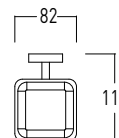

Wall-mounted tumbler-holder		
Finish	Size	Code
Chrome and White Ceramic	82x114x114 mm	32004979
Chrome and Black Ceramic	82x114x114 mm	32004980