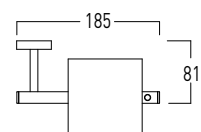

Wall-mounted toilet roll holder		
Finish	Size	Code
Chrome	185x80x45 mm	32004981