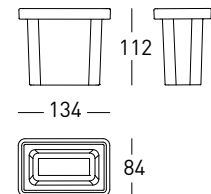

Sit-on tumbler-holder		
Finish	Size	Code
White	134x112x84 mm	32003392
Black	134x112x84 mm	32003393