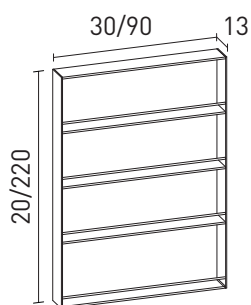

Available versions	Code
Element between 30 and 45 cm	75061738
Element between 46 and 60 cm	75061739
Element between 61 and 90 cm	75061740

Available shelf versions:

- Decorative melamine
- Glossy lacquered
- Matt lacquered