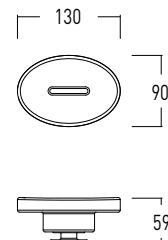

Absorption 11.4 W per metre

CARLOS PRIMERO

SERIES IN BRASS WITH WHITE CERAMIC ELEMENTS

03.2018

SCAVOLINI

3

CARLOS PRIMERO

Sit-on soap dish		
Finish	Size	Code
Chrome and White	130x90x59 mm	32003506
Bronze and White	130x90x59 mm	32003507

Sit-on tumbler-holder		
Finish	Size	Code
Chrome and White	80x80x137 mm	32003490
Bronze and White	80x80x137 mm	32003491

Sit-on liquid soap dispenser		
Finish	Size	Code
Chrome and White	100x80x175 mm	32003510
Bronze and White	100x80x175 mm	32003511