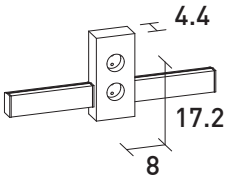

Description	Code	P	H	L
Soap dish	32007167	11.4	2.5	15
Tumbler-holder	32007168	11.4	2.5	15
Set of 4 hooks	32007155	3.4	2.5	2

Measurements are given in cm

04.2023

SIGN

Accessories in Black aluminium

Description	Code	P	H	L
Module with 2 Schuko sockets	32007174	4.4	17.2	8