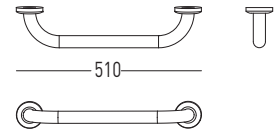

Folding large handle with toilet roll holder		
Finish	Size	Code
White	830 mm	32003566

USEFUL

TRAYS AND CONTAINER WITH OAK WOOD PARTITIONS

04.2023

USEFUL

Container and sliding tray with well.
To be placed only beside tops with a thickness of 10 cm.
Cannot be used in the presence of wall panels or upstands.