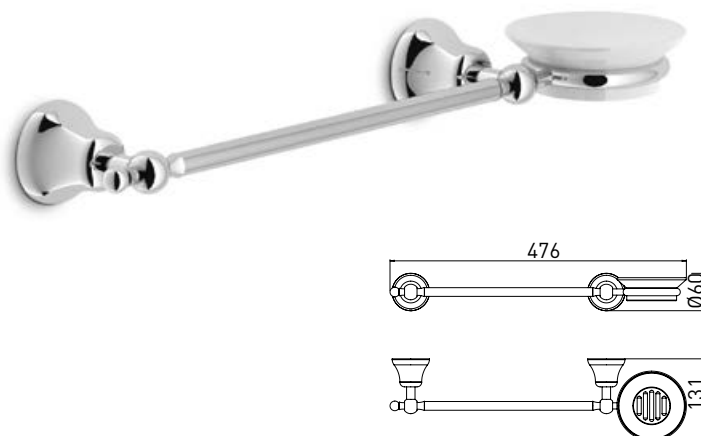

Wall-mounted towel rail and soap dish		
Finish	Size	Code
Chrome and White	476x131xØ60 mm	32003534
Bronze and White	476x131xØ60 mm	32003535