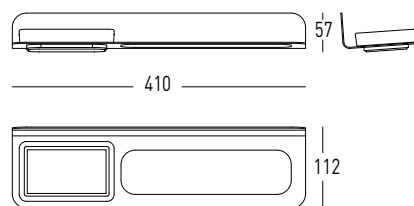

STRIPE

SERIES IN POLISHED OR SATIN FINISH STEEL WITH BLACK OR WHITE CERAMIC ELEMENTS

03.2018

STRIPE

Towel rail with soap dish		
Finish	Size	Code
Polished steel and White	410x112x57 mm	32003400
Polished steel and Black	410x112x57 mm	32003402
Satin finish steel and White	410x112x57 mm	32003401
Satin finish steel and Black	410x112x57 mm	32003403