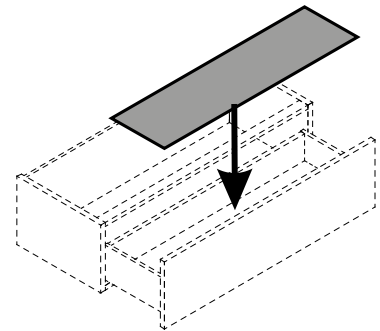

TEXTURE

Anthracite or Dove Grey mat for drawers and baskets

Mat for drawers and baskets

Anthracite	W	D	Code
	25	27	32000120
	30	27	32002503
	35	27	32000121
	45	27	32000122
	50	27	32000123
	60	27	32002504
	70	27	32000124
	90	27	32000125
	100	27	32000126
	120	27	32000127

Dove Grey	W	D	Code
	25	27	32000138
	30	27	32002508
	35	27	32000139
	45	27	32000140
	50	27	32000141
	60	27	32002509
	70	27	32000142
	90	27	32000143
	100	27	32000144
	120	27	32000145

Anthracite	W	D	Code
	25	40	32000128
	30	40	32002505
	35	40	32000129
	45	40	32000130
	50	40	32000131
	60	40	32002506
	70	40	32000132
	90	40	32000133
	100	40	32000134
	120	40	32000135

Dove Grey	W	D	Code
	25	40	32000146
	30	40	32002510
	35	40	32000147
	45	40	32000148
	50	40	32000149
	60	40	32002511
	70	40	32000150
	90	40	32000151
	100	40	32000152
	120	40	32000153

Shaped mat for curved baskets

Anthracite	W	Code
	70	32000136
	90	32000137

Dove Grey	W	Code
	70	32000154
	90	32000155