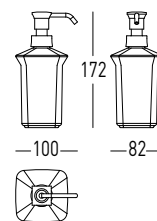

NOBLESSE

Sit-on liquid soap dispenser		
Finish	Size	Code
Chrome and White	172x100x82 mm	32003478
Chrome and Black	172x100x82 mm	32003480
Gold and White	172x100x82 mm	32003479
Gold and Black	172x100x82 mm	32003481