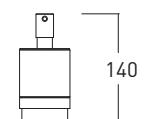

Wall-mounted liquid soap dispenser		
Finish	Size	Code
Chrome	66x129x140 mm	32005000
Matt White		32006085
Matt black		32006077