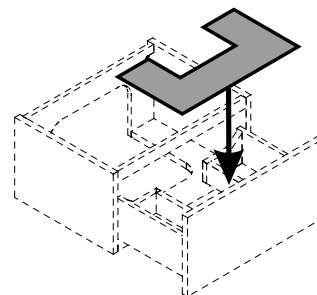

TEXTURE

Cannot be installed in washbasin base units with undermount washbasin

Shaped mat for drawers and baskets for washbasin base unit

Anthra-cite	W	D	Code
	50	27	32000156
	70	27	32000157
	90	27	32000158
	100	27	32000159
	120	27	32000160

Dove Grey	W	D	Code
	50	27	32000167
	70	27	32000168
	90	27	32000169
	100	27	32000170
	120	27	32000171