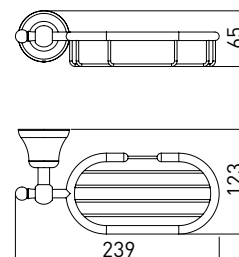

Wall-mounted towel rail		
Finish	Size	Code
Chrome	367x48 mm	32003500
Bronze	367x48 mm	32003501

CARLOS PRIMERO

Wall-mounted towel ring		
Finish	Size	Code
Chrome	188x55x207 mm	32003502
Bronze	188x55x207mm	32003503

Wall-mounted towel ring		
Finish	Size	Code
Chrome	Ø250x274x88 mm	32003532
Bronze	Ø250x274x88 mm	32003533
Gold	Ø250x274x88 mm	32005010

GRAZIA

Wall-mounted towel rail		
Finish	Size	Code
Chrome	30x88xØ60 mm	32003524
Chrome	45x88xØ60 mm	32003526
Chrome	60x88xØ60 mm	32003528
Bronze	30x88xØ60 mm	32003525
Bronze	45x88xØ60 mm	32003527
Bronze	60x88xØ60 mm	32003529
Gold	30x88xØ60 mm	32005006
Gold	45x88xØ60 mm	32005007
Gold	60x88xØ60 mm	32005008

Wall-mounted double jointed towel rail		
Finish	Size	Code
Chrome	411x94x88 mm	32003530
Bronze	411x94x88 mm	32003531
Gold	411x94x88 mm	32005009

Wall-mounted shelf		
Finish	Size	Code
Chrome	610x150x79 mm	32003548
Bronze	610x150x79 mm	32003549

GRAZIA

Wall-mounted soap dish grille		
Finish	Size	Code
Chrome	239x123x65 mm	32003546
Bronze	239x123x65 mm	32003547
Gold	239x123x65 mm	32005014

Wall-mounted clothes hanger		
Finish	Size	Code
Chrome	67x88xØ60 mm	32003518
Bronze	67x88xØ60 mm	32003519
Gold	67x88xØ60 mm	32005003