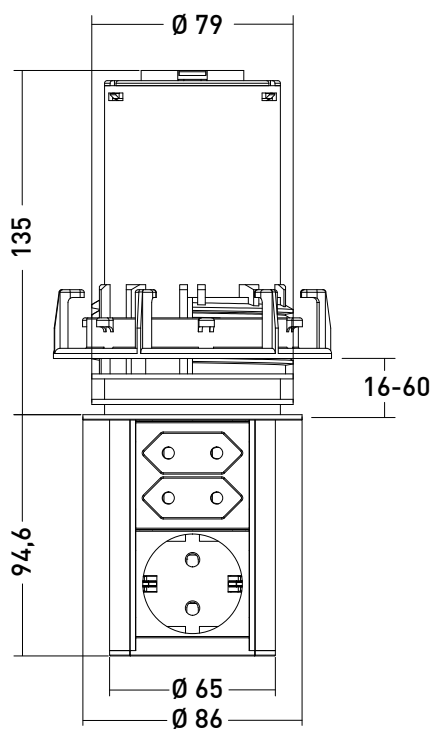

“ELEVATOR” WALL UNIT ACCESSORIES

PUSH-PULL OPENING PULL-OUT POWER OUTLET TOWER WITH CONCEALED MULTIPLE SOCKETS

Element built into wall unit (supplied already fitted on the unit), pull-out 9 cm with a 6.5 cm diameter.
The power outlet tower can only be installed on wall units with a height of 50 cm or more and with hinged, flap door or vertical opening.
In silver finish aluminium with steel finish cover.
200 cm long power lead
Fitted with two European sockets and one Schuko socket

Specify position in wall unit bottom

Protection index: IP20