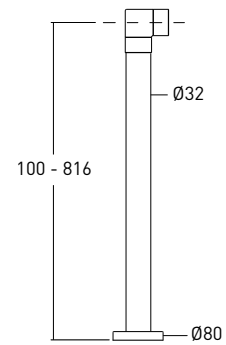

1" 1/4 white ABS siphon for washbasin with washing machine fitting

Codes
32000589

1" 1/4 polished chrome-finish brass floor drain

Codes
32000530

Min. height 10 cm and max. 81.6 cm

1" 1/4 white ABS siphon for washbasin

Codes
32000531

Supplied with flexible hose and hard pipe