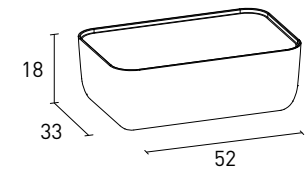

Only available on Qi model

Containers and covers in Solid White painted polyurethane

Container with cover		
Finish	Size	Code
Solid White	520x330x180 mm	32004763

Container		
Finish	Size	Code
Solid White	520x330x180 mm	31106799