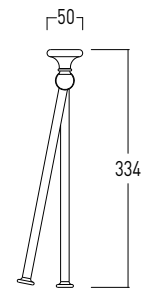

Measurements are given in cm

WALL-MOUNTED MAGNETO

0.2 cm thick 13 cm deep metal tumbler-holder shelf with white ceramic tumbler

Available versions	Dimensions		
	L	H	Code
White SCAV 031	12.2	5.5	32007143
Anthracite SCAV 882	12.2	5.5	32007144

0.2 cm thick 13 cm deep metal tumbler-holder shelf with white ceramic tumbler

Available versions	Dimensions		
	L	H	Code
White SCAV 031	22.2	5.5	32007145
Anthracite SCAV 882	22.2	5.5	32007146

0.2 cm thick 13 cm deep metal liquid soap dispenser shelf with white ceramic soap dish

03.2018

MELODY

Wall-mounted towel rail		
Finish	Size	Code
Chrome	450x70x50 mm	32004959
Chrome	550x70x50 mm	32004961
Bronze	450x70x50 mm	32004958
Bronze	550x70x50 mm	32004960

Wall-mounted double jointed towel rail		
Finish	Size	Code
Chrome	50x334x190 mm	32004963
Bronze	50x334x190 mm	32004962

Wall-mounted towel ring		
Finish	Size	Code
Chrome	222x56x242 mm	32004957
Bronze	222x56x242 mm	32004956

MELODY

Wall-mounted soap dish		
Finish	Size	Code
Chrome and Ceramic	111x135x50 mm	32004968
Chrome and Glass	111x135x50 mm	32004969
Bronze and Ceramic	111x135x50 mm	32004966
Bronze and Glass	111x135x50 mm	32004967