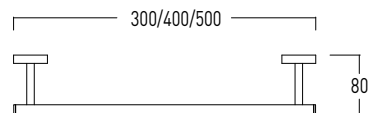

Valet with 3 arms, height- and rotation-adjustable

Finish	Size	Code
Chrome	Ø250x900 mm	32004947
Bronze	Ø250x900 mm	32004946

METRIC

SERIES IN BRASS WITH BLACK OR WHITE CERAMIC ELEMENTS

03.2018

METRIC

Wall-mounted towel rail		
Finish	Size	Code
Chrome	300x80x45 mm	32004982
Chrome	400x80x45 mm	32004983
Chrome	550x80x45 mm	32004984