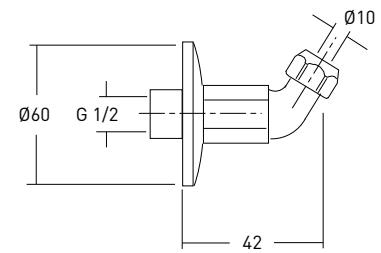

Pair of 45° curved fittings in polished chrome-finish brass

Codes
32000532