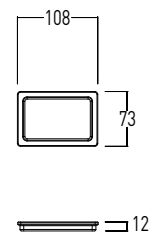

COVER

PULL-OUT IRONING BOARD

COVER

In Mist decorative melamine with pull-out ironing board with 90° swivel action
Fitted with two Schuko sockets

"COVER" top	
Size	Code
1250x520x100 mm	32004798 RH
1250x520x100 mm	32004799 LH

Double jointed towel rail			
Finish	Size	Application	Code
Chrome-finish brass	50x305x172 mm	Screws-Dowels	32004896
Chrome-finish brass	50x305x172 mm	Silicone-Adhesive	32004895

Wall-mounted soap dish			
Finish	Size	Application	Code
Chrome-finish brass	125x109x35 mm	Screws-Dowels	32004901
Chrome-finish brass	125x109x35 mm	Silicone-Adhesive	32004902

EVEN

Sit-on soap dish		
Finish	Size	Code
Chrome-finish brass	108x73x12 mm	32004903

Wall-mounted liquid soap dispenser			
Finish	Size	Application	Code
Chrome-finish brass	125x109x157 mm	Screws-Dowels	32004904
Chrome-finish brass	125x109x157 mm	Silicone-Adhesive	32004906

Sit-on liquid soap dispenser		
Finish	Size	Code
Chrome-finish brass	105x73x157 mm	32004905

EVEN

Wall-mounted tumbler-holder			
Finish	Size	Application	Code
Chrome-finish brass	125x109x115 mm	Screws-Dowels	32004890
Chrome-finish brass	125x109x115 mm	Silicone-Adhesive	32004888