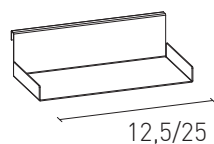

The NEW LINE towel rail can be combined with the storage bowls from the Sky line range

Bowl with two wings		
Finish	L	Code
Aluminium Matt White	12.5	32000112
	25	32000113
Aluminium Matt black	12.5	32000116
	25	32000117