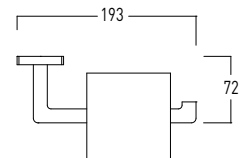

Toilet roll holder			
Finish	Size	Application	Code
Chrome-finish brass	193x72x35 mm	Screws-Dowels	32004891
Chrome-finish brass	193x72x35 mm	Silicone-Adhesive	32004892