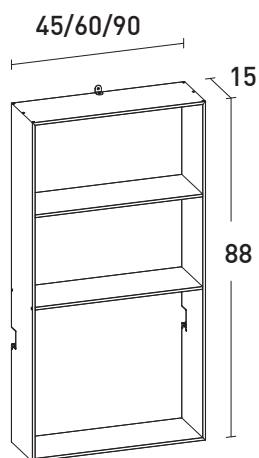

SIGN

Vertical modules in Black aluminium

Description	Code	P	H	L
Vertical 3-compartment module	32007156	15	88	45
Vertical 3-compartment module	32007157	15	88	60
Vertical 3-compartment module	32007158	15	88	90
Vertical 4-compartment module	32007159	15	130	30
Vertical 4-compartment module	32007160	15	130	45
Vertical 4-compartment module	32007161	15	130	60
Vertical 4-compartment module	32007162	15	130	90

Measurements are given in cm