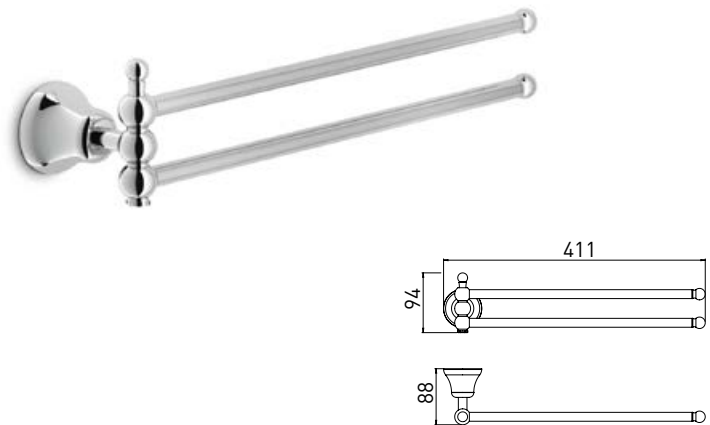

Wall-mounted double jointed towel rail		
Finish	Size	Code
Chrome	411x94x88 mm	32003530
Bronze	411x94x88 mm	32003531
Gold	411x94x88 mm	32005009