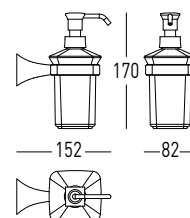

Liquid soap dispenser		
Finish	Size	Code
Chrome and White	152x117x82 mm	32003474
Chrome and Black	152x117x82 mm	32003476
Gold and White	152x117x82 mm	32003475
Gold and Black	152x117x82 mm	32003477