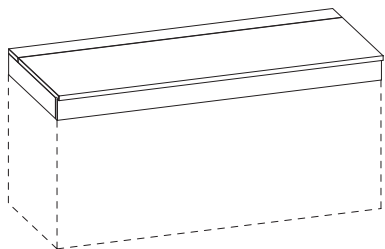

COVER

PULL-OUT IRONING BOARD

COVER

In Mist decorative melamine with pull-out ironing board with 90° swivel action
Fitted with two Schuko sockets

"COVER" top	
Size	Code
1250x520x100 mm	32004798 RH
1250x520x100 mm	32004799 LH