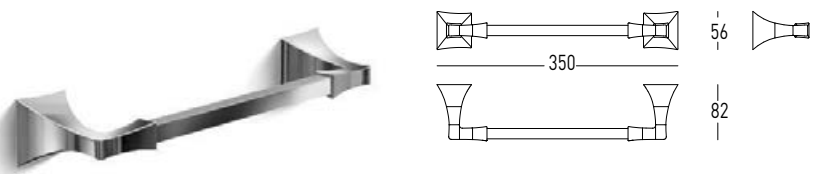

Towel rail		
Finish	Size	Code
Chrome	350x56x82 mm	32003450
	450x56x82 mm	32003452
	550x56x82 mm	32003454
Gold	350x56x82 mm	32003451
	450x56x82 mm	32003453
	550x56x82 mm	32003455