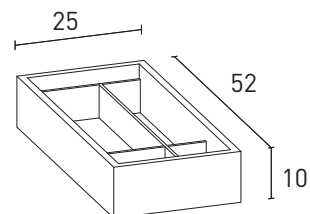

Folding large handle with toilet roll holder		
Finish	Size	Code
White	830 mm	32003566

USEFUL

TRAYS AND CONTAINER WITH OAK WOOD PARTITIONS

04.2023

USEFUL

Container and sliding tray with well.
To be placed only beside tops with a thickness of 10 cm.
Cannot be used in the presence of wall panels or upstands.