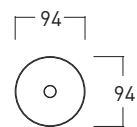

RIM

Floor-standing WC brush holder		
Finish	Size	Code
Chrome	94x94x390 mm	32005001
Matt White		32006086
Matt black		32006078