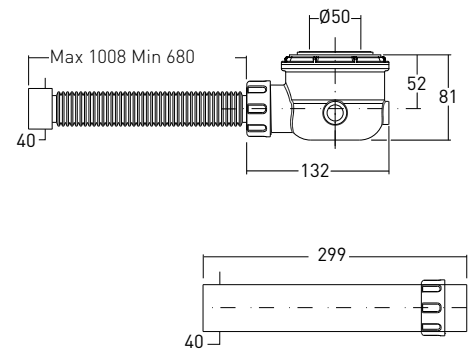

Codes
32000530

Min. height 10 cm and max. 81.6 cm

1" 1/4 white ABS siphon for washbasin

Codes
32000531

Supplied with flexible hose and hard pipe

Corrugated pipe and flexible hose \varnothing 32 mm with \varnothing 32 outlet fitting. 800 mm long