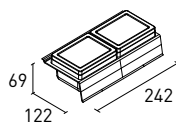

03.2020

ONDA

Storage partitions for drawers and baskets Minimum depth 270 mm

Finish	Size	Code
Anthracite	412/482x242x69 mm	32004716
White	412/482x242x69 mm	32004717

x2

Finish	Size	Code
Anthracite	122x242x69 mm	32004712
White	122x242x69 mm	32004713