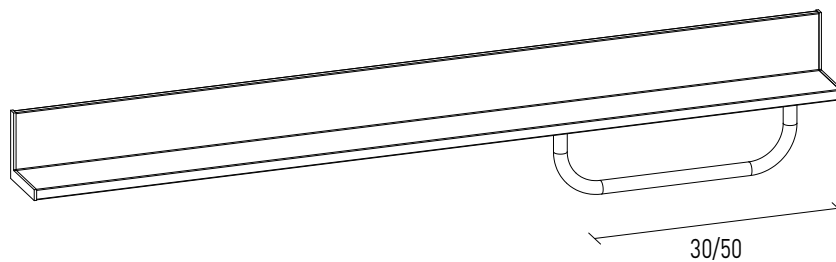

SKYLINE

Steel finish aluminium towel rail