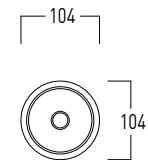

Floor-standing WC brush holder		
Finish	Size	Code
Chrome-finish brass	84x84x406 mm	32004908

EVEN

Pack of 8 articles with screws-dowels		Pack of 8 articles with silicone-adhesive	
List of articles	Code		Code
1 Towel rail W40 mm	32004910	1 Towel rail W40 mm	32004911
1 Towel rail W55 mm		1 Towel rail W55 mm	
2 Soap dishes		2 Soap dishes	
1 Tumbler-holder		1 Tumbler-holder	
1 Toilet roll holder		1 Toilet roll holder	
1 Clothes hanger		1 Clothes hanger	
1 Floor-standing WC brush holder		1 Floor-standing WC brush holder	

Wall-mounted clothes hanger		
Finish	Size	Code
Chrome	50x50x50 mm	32004937
Bronze	50x50x50 mm	32004936

MELODY

Wall-mounted WC brush holder		
Finish	Size	Code
Chrome and Ceramic	100x140x394 mm	32004974
Chrome and Glass	100x140x394 mm	32004975
Bronze and Ceramic	100x140x394 mm	32004971
Bronze and Glass	100x140x394 mm	32004972

Floor-standing WC brush holder		
Finish	Size	Code
Chrome and Ceramic	104x104x387 mm	32004973
Bronze and Ceramic	104x104x387 mm	32004970

Valet with soap dish, towel rail, toilet roll holder and WC brush holder, height- and rotation-adjustable		
Finish	Size	Code
Chrome and Ceramic	Ø200x800 mm	32004944
Chrome and Glass	Ø200x800 mm	32004945
Bronze and Ceramic	Ø200x800 mm	32004940
Bronze and Glass	Ø200x800 mm	32004941