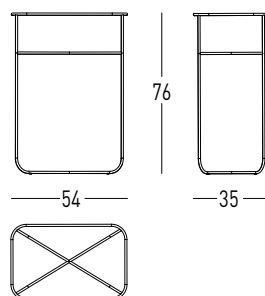

Container stand		
Finish	Size	Code
Solid White	540x350x760 mm	32004755