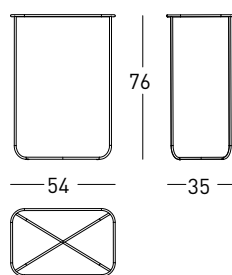

Double triangular grid			
Finish	Size	Application	Code
Chrome-finish brass	300x220x290 mm	Screws-Dowels	32004915

HANDY

Pack of 8 articles with screws-dowels		Pack of 8 articles with silicone-adhesive	
List of articles	Code	List of articles	Code
1 Towel rail W40 mm	32004934	1 Towel rail W40 mm	32004935
1 Towel rail W55 mm		1 Towel rail W55 mm	
2 Soap dishes		2 Soap dishes	
1 Tumbler-holder		1 Tumbler-holder	
1 Toilet roll holder		1 Toilet roll holder	
1 Clothes hanger		1 Clothes hanger	
1 Floor-standing WC brush holder		1 Floor-standing WC brush holder	

NOBLESSE

Sit-on tumbler-holder		
Finish	Size	Code
White	115x81x81 mm	32003444
Black	115x81x81 mm	32003446

Sit-on soap dish		
Finish	Size	Code
White	111x111x35 mm	32003470
Black	111x111x35 mm	32003472

Qi

SOLID WHITE PAINTED METAL STRUCTURE

03.2018

SCAVOLINI

61

Qi

Only available on Qi model

Free-standing Solid white painted metal towel rail

Towel rail		
Finish	Size	Code
Solid White	540x350x760 mm	32004756

Free-standing Solid white painted metal container stand