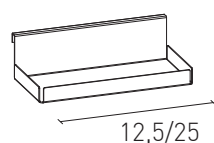

The NEW LINE towel rail can be combined with the storage bowls from the Sky line range

Bowl with two wings		
Finish	L	Code
Aluminium Matt White	12.5	32000112
	25	32000113
Aluminium Matt black	12.5	32000116
	25	32000117