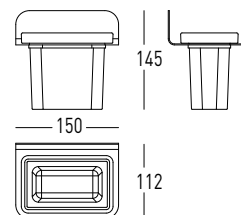

Tumbler-holder		
Finish	Size	Code
Polished steel and White	150x112x57 mm	32003388
Polished steel and Black	150x112x57 mm	32003390
Satin finish steel and White	150x112x57 mm	32003389
Satin finish steel and Black	150x112x57 mm	32003391