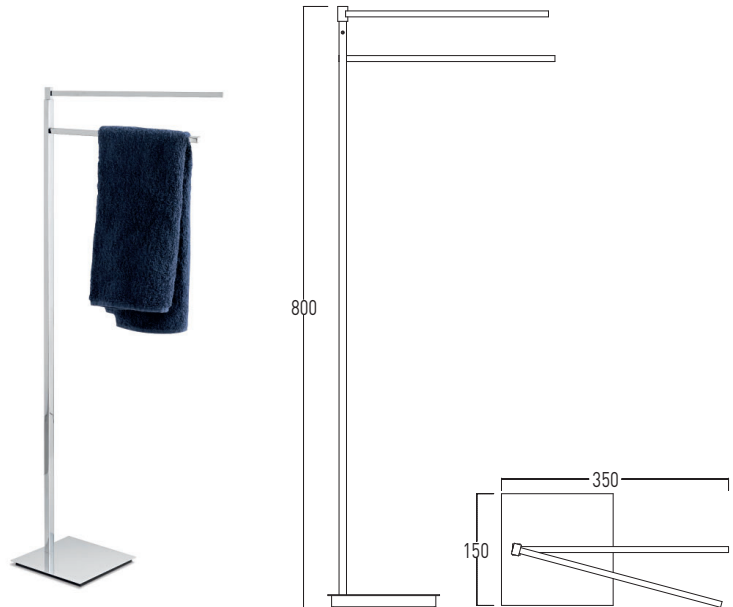

Wall-mounted clothes hanger		
Finish	Size	Code
Chrome-finish Aluminium	40x43x40 mm	32004876

CLUB

Floor-standing WC brush holder		
Finish	Size	Code
Chrome-finish steel	87x87x363 mm	32004885

Valet with two towel rails, upper jointed and lower fixed		
Finish	Size	Code
Chrome-finish Aluminium	150x305x800 mm	32004878