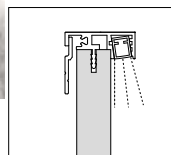

LINE SYSTEM

The Line System project consists of modular wall panels (minimum height H.12 cm).

Available in the following door materials:

Matt and Glossy Lacquered

Decorative Melamines

Laminates (not available in Black and Metallic Touch)

Fenix NTM®

In the following top materials:

Laminates (not available in Black and Metallic Touch)

Fenix NTM®

Porcelain Stoneware

Quarz

and Mirrored

Profiles	Code
Standard Upper Profile	75061713
Upper Profile with Light	75061715
Upper Profile with Channel	75061717
Lower Profile	75061709
Central Profile	75061711
Side Profile	75061719

The **upper closure** of the wall panel is available with three types of aluminium profiles, in dark steel finish:

WITH LIGHT

The **lower closure** of the wall panel is available with one type of aluminium profile, in dark steel finish:

An **aluminium profile** in dark steel finish is inserted between one wall panel and the next, to which various articles can be attached.