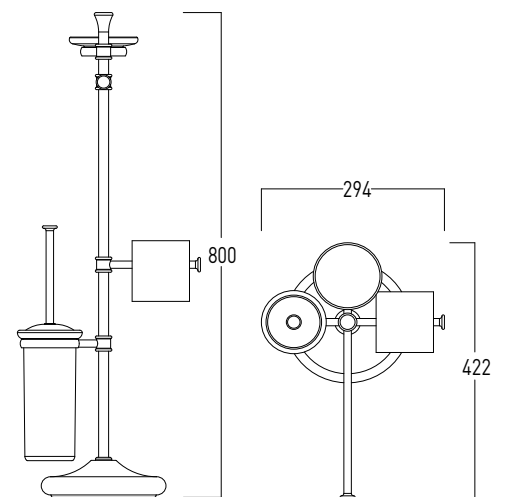

Floor-standing WC brush holder		
Finish	Size	Code
Chrome-finish brass	84x84x406 mm	32004908

EVEN

Pack of 8 articles with screws-dowels		Pack of 8 articles with silicone-adhesive	
List of articles	Code		Code
1 Towel rail W40 mm	32004910	1 Towel rail W40 mm	32004911
1 Towel rail W55 mm		1 Towel rail W55 mm	
2 Soap dishes		2 Soap dishes	
1 Tumbler-holder		1 Tumbler-holder	
1 Toilet roll holder		1 Toilet roll holder	
1 Clothes hanger		1 Clothes hanger	
1 Floor-standing WC brush holder		1 Floor-standing WC brush holder	

Wall-mounted clothes hanger		
Finish	Size	Code
Chrome	50x50x50 mm	32004937
Bronze	50x50x50 mm	32004936

MELODY

Wall-mounted WC brush holder		
Finish	Size	Code
Chrome and Ceramic	100x140x394 mm	32004974
Chrome and Glass	100x140x394 mm	32004975
Bronze and Ceramic	100x140x394 mm	32004971
Bronze and Glass	100x140x394 mm	32004972

Floor-standing WC brush holder		
Finish	Size	Code
Chrome and Ceramic	104x104x387 mm	32004973
Bronze and Ceramic	104x104x387 mm	32004970

Valet with soap dish, towel rail, toilet roll holder and WC brush holder, height- and rotation-adjustable		
Finish	Size	Code
Chrome and Ceramic	Ø200x800 mm	32004944
Chrome and Glass	Ø200x800 mm	32004945
Bronze and Ceramic	Ø200x800 mm	32004940
Bronze and Glass	Ø200x800 mm	32004941