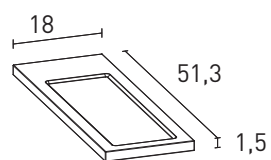

USEFUL

Top sit-on sliding tray with well.
Can be installed on tops with built-in or undermount washbasins.

	L	P	H	Code
Oak wood	18	51.3	1.5	32006048

Measurements are given in cm

04.2023