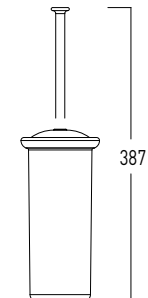

Sit-on soap dish		
Finish	Size	Code
Chrome and Ceramic	111x111x49 mm	32004965
Bronze and Ceramic	111x111x49 mm	32004964

Wall-mounted tumbler-holder		
Finish	Size	Code
Chrome and Ceramic	87x122x113 mm	32004950
Chrome and Glass	87x122x113 mm	32004951
Bronze and Ceramic	87x122x113 mm	32004948
Bronze and Glass	87x122x113 mm	32004949

MELODY

Sit-on tumbler-holder		
Finish	Size	Code
Chrome and Ceramic	94x94x112 mm	32004953
Bronze and Ceramic	94x94x112 mm	32004952

Wall-mounted toilet roll holder		
Finish	Size	Code
Chrome	200x78x50 mm	32004955
Bronze	200x78x50 mm	32004954

Wall-mounted clothes hanger		
Finish	Size	Code
Chrome	50x50x50 mm	32004937
Bronze	50x50x50 mm	32004936

MELODY

Wall-mounted WC brush holder		
Finish	Size	Code
Chrome and Ceramic	100x140x394 mm	32004974
Chrome and Glass	100x140x394 mm	32004975
Bronze and Ceramic	100x140x394 mm	32004971
Bronze and Glass	100x140x394 mm	32004972

Floor-standing WC brush holder		
Finish	Size	Code
Chrome and Ceramic	104x104x387 mm	32004973
Bronze and Ceramic	104x104x387 mm	32004970

Valet with soap dish, towel rail, toilet roll holder and WC brush holder, height- and rotation-adjustable		
Finish	Size	Code
Chrome and Ceramic	Ø200x800 mm	32004944
Chrome and Glass	Ø200x800 mm	32004945
Bronze and Ceramic	Ø200x800 mm	32004940
Bronze and Glass	Ø200x800 mm	32004941