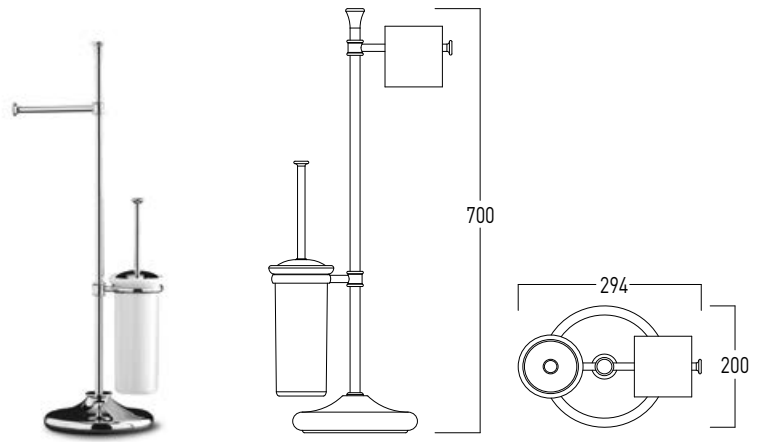

MELODY

Valet with toilet roll holder and WC brush holder, height- and rotation-adjustable

Finish	Size	Code
Chrome and Ceramic	Ø200x700 mm	32004942
Chrome and Glass	Ø200x700 mm	32004943
Bronze and Ceramic	Ø200x700 mm	32004938
Bronze and Glass	Ø200x700 mm	32004939