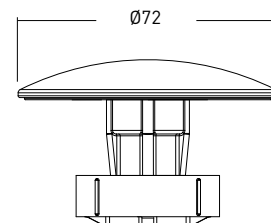

Polished chrome-finish or brushed stainless steel plug Ø 72 with free drain

Finish	Codes
Chrome-finish ABS	32000535
Brushed stainless steel ABS	32000536