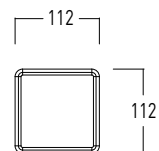

Valet with 3 arms, height- and rotation-adjustable

Finish	Size	Code
Chrome	Ø250x900 mm	32004947
Bronze	Ø250x900 mm	32004946

METRIC

SERIES IN BRASS WITH BLACK OR WHITE CERAMIC ELEMENTS

03.2018

METRIC

Wall-mounted towel rail		
Finish	Size	Code
Chrome	300x80x45 mm	32004982
Chrome	400x80x45 mm	32004983
Chrome	550x80x45 mm	32004984

Wall-mounted soap dish		
Finish	Size	Code
Chrome and White Ceramic	111x128x45 mm	32004989
Chrome and Black Ceramic	111x128x45 mm	32004990

Sit-on soap dish		
Finish	Size	Code
White Ceramic	112x112x13 mm	32004987
Black ceramic	112x112x13 mm	32004988