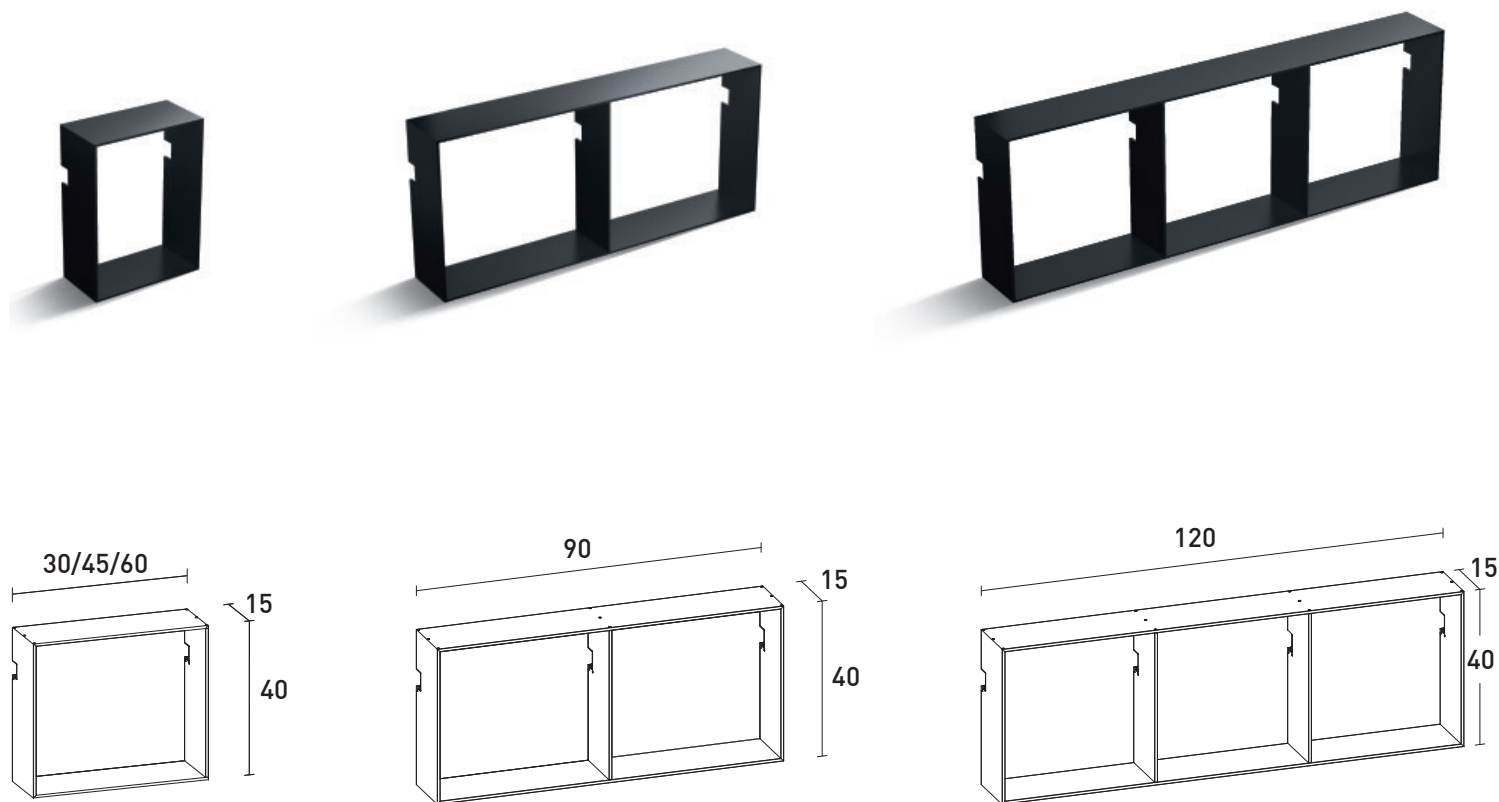

SIGN

Horizontal modules in Black aluminium

Description	Code	P	H	L
Horizontal 1-compartment module	32007150	15	40	30
Horizontal 1-compartment module	32007151	15	40	45
Horizontal 1-compartment module	32007152	15	40	60
Horizontal 2-compartment module	32007153	15	40	90
Horizontal 3-compartment module	32007154	15	40	120

Measurements are given in cm