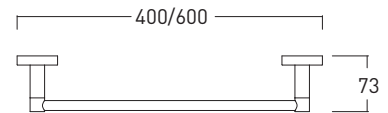

RIM

Towel rail		
Finish	Size	Code
Chrome	400x73x53 mm	32004997
Matt White		32006082
Matt black		32006074
Chrome	600x73x53 mm	32004998
Matt White		32006083
Matt black		32006075