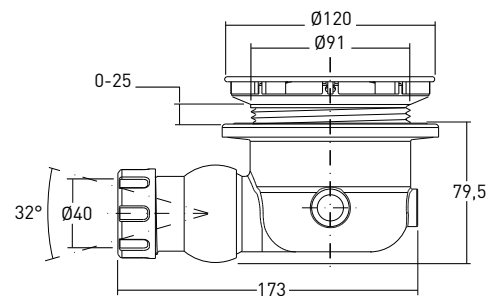

Siphoned waste for shower tray $\varnothing$ 90, completely inspectionable, with polished chrome-finish or brushed stainless steel, golden or bronzed plug. Outlet with cap $\varnothing$ 40, plug $\varnothing$ 120

Finish	Codes
Polished chrome-finish	32000542
Brushed stainless steel chrome-finish	32000543
Golden	32002306
Bronzed	32002307