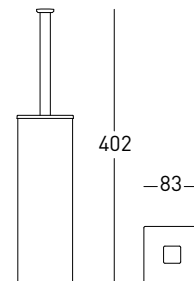

NOBLESSE

Jointed towel rail		
Finish	Size	Code
Chrome	375x231x56 mm	32003456
Gold	375x231x56 mm	32003457

Towel rail		
Finish	Size	Code
Chrome	350x56x82 mm	32003450
	450x56x82 mm	32003452
	550x56x82 mm	32003454
Gold	350x56x82 mm	32003451
	450x56x82 mm	32003453
	550x56x82 mm	32003455

Clothes hanger		
Finish	Size	Code
Chrome	87x82x56 mm	32003438
Gold	87x82x56 mm	32003439

NOBLESSE

Floor-standing WC brush holder		
Finish	Size	Code
Chrome	402x83x83 mm	32003482
Gold	402x83x83 mm	32003483