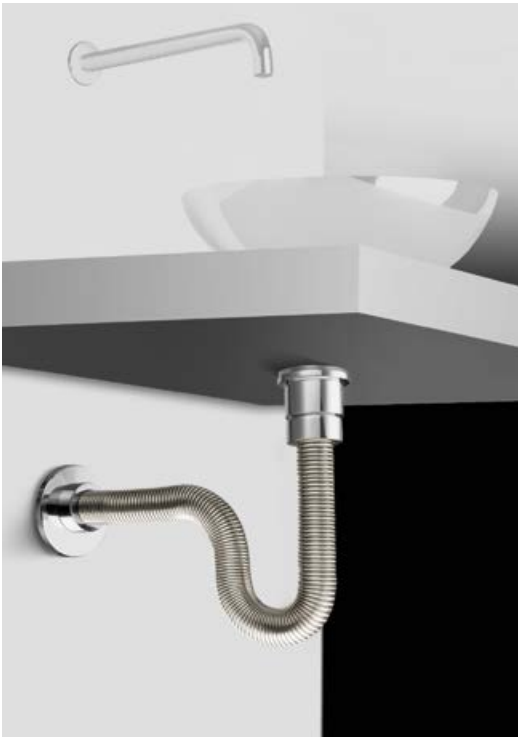

Codes

32000528

Usage solutions

Its shape and length can be modified to need to form siphons and connect decentred drains. It can also be cut to size

Siphoned waste for shower tray \varnothing 60, completely inspectionable, with polished chrome-finish, golden or bronzed plug. Outlet with cap \varnothing 40, plug \varnothing 86