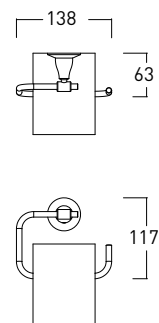

CARLOS PRIMERO

Wall-mounted soap dish		
Finish	Size	Code
Chrome and White	130x94x83 mm	32003504
Bronze and White	130x94x83 mm	32003505

Wall-mounted tumbler-holder		
Finish	Size	Code
Chrome and White	80x89x161 mm	32003488
Bronze and White	80x89x161 mm	32003489

Wall-mounted towel rail		
Finish	Size	Code
Chrome	300x80x64 mm	32003494
Chrome	450x80x64 mm	32003496
Chrome	600x80x64 mm	32003498
Bronze	300x80x64 mm	32003495
Bronze	450x80x64 mm	32003497
Bronze	600x80x64 mm	32003499

Wall-mounted towel rail		
Finish	Size	Code
Chrome	367x48 mm	32003500
Bronze	367x48 mm	32003501

CARLOS PRIMERO

Wall-mounted towel ring		
Finish	Size	Code
Chrome	188x55x207 mm	32003502
Bronze	188x55x207mm	32003503

Wall-mounted toilet roll holder		
Finish	Size	Code
Chrome	138x117x63 mm	32003492
Bronze	138x117x63 mm	32003493

Wall-mounted shelf		
Finish	Size	Code
Chrome	500x130x55 mm	32003502
Bronze	500x130x55mm	32003503