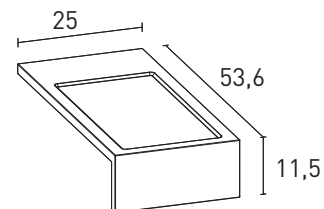

Folding large handle with toilet roll holder		
Finish	Size	Code
White	830 mm	32003566

USEFUL

TRAYS AND CONTAINER WITH OAK WOOD PARTITIONS

04.2023

USEFUL

Container and sliding tray with well.
To be placed only beside tops with a thickness of 10 cm.
Cannot be used in the presence of wall panels or upstands.