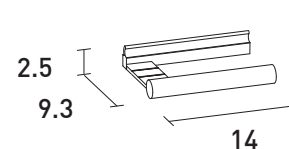

Measurements are given in cm

SIGN

Accessories in Black aluminium

Description	Code	P	H	L
Shelf	32007163	13	2.4	28.6
Shelf	32007164	13	2.4	43.6
Towel rail	32007166	9.3	2.5	45
Kitchen roll holder	32007165	9.3	2.5	14