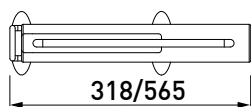

Full extraction

03.2020