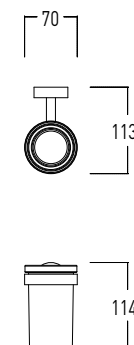

03.2020

HANDY

Wall-mounted towel rail			
Finish	Size	Application	Code
Chrome-finish brass	400x75x45 mm	Screws-Dowels	32004920
Chrome-finish brass	400x75x45 mm	Silicone-Adhesive	32004921
Chrome-finish brass	550x75x45 mm	Screws-Dowels	32004924
Chrome-finish brass	550x75x45 mm	Silicone-Adhesive	32004925
Chrome-finish brass	700x75x45 mm	Screws-Dowels	32004926
Chrome-finish brass	700x75x45 mm	Silicone-Adhesive	32004927

Double jointed towel rail			
Finish	Size	Application	Code
Chrome-finish brass	45x400x145 mm	Screws-Dowels	32004923
Chrome-finish brass	45x400x145 mm	Silicone-Adhesive	32004922

Wall-mounted soap dish			
Finish	Size	Application	Code
Chrome-finish brass	110x134x45 mm	Screws-Dowels	32004928
Chrome-finish brass	110x134x45 mm	Silicone-Adhesive	32004929

HANDY

Wall-mounted liquid soap dispenser			
Finish	Size	Application	Code
Chrome-finish brass	70x130x160 mm	Screws-Dowels	32004930
Chrome-finish brass	70x130x160 mm	Silicone-Adhesive	32004931

Wall-mounted tumbler-holder			
Finish	Size	Application	Code
Chrome-finish brass	70x113x114 mm	Screws-Dowels	32004917
Chrome-finish brass	70x113x114 mm	Silicone-Adhesive	32004916