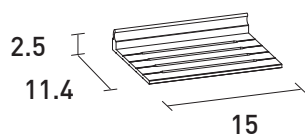

Measurements are given in cm

SIGN

Accessories in Black aluminium

Description	Code	P	H	L
Shelf	32007163	13	2.4	28.6
Shelf	32007164	13	2.4	43.6
Towel rail	32007166	9.3	2.5	45
Kitchen roll holder	32007165	9.3	2.5	14