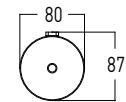

Wall-mounted WC brush holder			
Finish	Size	Application	Code
Chrome-finish brass	80x80x410 mm	Screws-Dowels	32004933
Chrome-finish brass	80x80x410 mm	Silicone-Adhesive	32004932
Polished steel	80x80x410 mm	Screws-Dowels	32005018
Polished steel	80x80x410 mm	Silicone-Adhesive	32005019