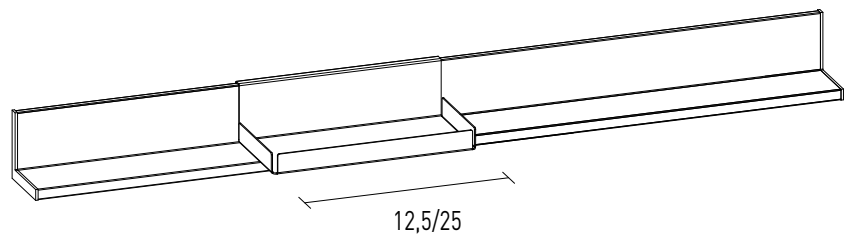

Matt White Aluminium	W	Code
	12.5	32000112
	25	32000113

Matt black Aluminium	W	Code
	12.5	32000116
	25	32000117

Aluminium tray with three wings.
Matt white or Matt black finish.