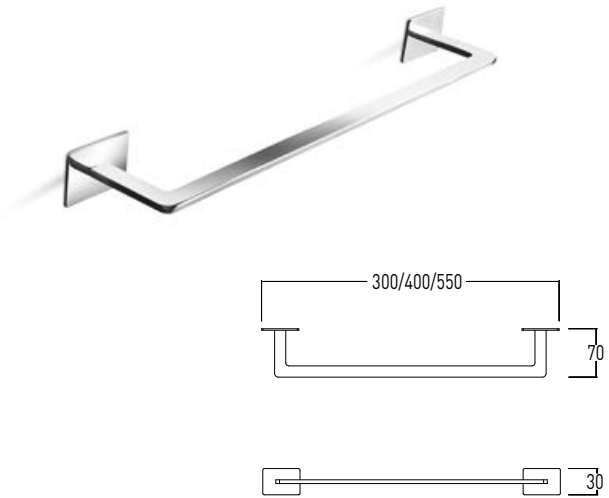

LINE SYSTEM

The Line System project consists of modular wall panels (minimum height H.12 cm).

Available in the following door materials:

Matt and Glossy Lacquered

Decorative Melamines

Laminates (not available in Black and Metallic Touch)

COVER

PULL-OUT IRONING BOARD

COVER

In Mist decorative melamine with pull-out ironing board with 90° swivel action
Fitted with two Schuko sockets

"COVER" top	
Size	Code
1250x520x100 mm	32004798 RH
1250x520x100 mm	32004799 LH

EVEN

SERIES IN CHROME-FINISH BRASS WITH SATIN FINISH GLASS
WALL APPLICATION POSSIBLE USING SCREWS-DOWELS OR SILICONE-ADHESIVE

03.2018

EVEN

Wall-mounted towel rail			
Finish	Size	Application	Code
Chrome-finish brass	300x72x30 mm	Screws-Dowels	32004893
Chrome-finish brass	300x72x30 mm	Silicone-Adhesive	32004894
Chrome-finish brass	400x72x30 mm	Screws-Dowels	32004897
Chrome-finish brass	400x72x30 mm	Silicone-Adhesive	32004898
Chrome-finish brass	550x72x30 mm	Screws-Dowels	32004899
Chrome-finish brass	550x72x30 mm	Silicone-Adhesive	32004900

EVEN

Sit-on soap dish		
Finish	Size	Code
Chrome-finish brass	108x73x12 mm	32004903

Wall-mounted liquid soap dispenser			
Finish	Size	Application	Code
Chrome-finish brass	125x109x157 mm	Screws-Dowels	32004904
Chrome-finish brass	125x109x157 mm	Silicone-Adhesive	32004906