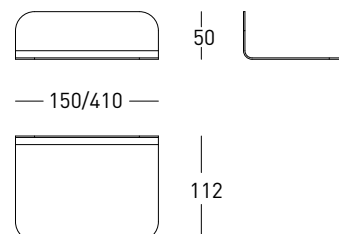

Shelf		
Finish	Size	Code
Polished steel	150x112x50 mm	32003432
Polished steel	410x112x50 mm	32003434
Satin finish steel	150x112x50 mm	32003433
Satin finish steel	410x112x50 mm	32003435