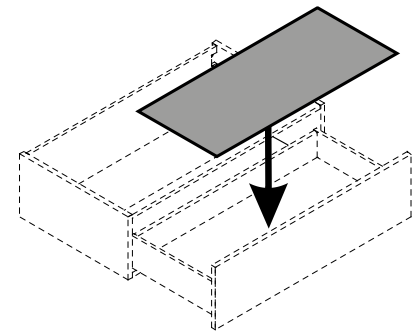

TEXTURE

Anthracite or Dove Grey mat for drawers and baskets

Mat for drawers and baskets

Anthracite	W	D	Code
	25	27	32000120
	30	27	32002503
	35	27	32000121
	45	27	32000122
	50	27	32000123
	60	27	32002504
	70	27	32000124
	90	27	32000125
	100	27	32000126
	120	27	32000127

Dove Grey	W	D	Code
	25	27	32000138
	30	27	32002508
	35	27	32000139
	45	27	32000140
	50	27	32000141
	60	27	32002509
	70	27	32000142
	90	27	32000143
	100	27	32000144
	120	27	32000145

Anthracite	W	D	Code
	25	40	32000128
	30	40	32002505
	35	40	32000129
	45	40	32000130
	50	40	32000131
	60	40	32002506
	70	40	32000132
	90	40	32000133
	100	40	32000134
	120	40	32000135

Dove Grey	W	D	Code
	25	40	32000146
	30	40	32002510
	35	40	32000147
	45	40	32000148
	50	40	32000149
	60	40	32002511
	70	40	32000150
	90	40	32000151
	100	40	32000152
	120	40	32000153

Shaped mat for curved baskets

Anthracite	W	Code
	70	32000136
	90	32000137

Dove Grey	W	Code
	70	32000154
	90	32000155