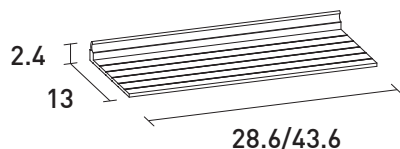

Measurements are given in cm

SIGN

Accessories in Black aluminium

Description	Code	P	H	L
Shelf	32007163	13	2.4	28.6
Shelf	32007164	13	2.4	43.6
Towel rail	32007166	9.3	2.5	45
Kitchen roll holder	32007165	9.3	2.5	14