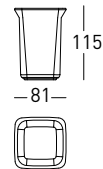

Clothes hanger		
Finish	Size	Code
Chrome	87x82x56 mm	32003438
Gold	87x82x56 mm	32003439

NOBLESSE

Floor-standing WC brush holder		
Finish	Size	Code
Chrome	402x83x83 mm	32003482
Gold	402x83x83 mm	32003483

Wall-mounted WC brush holder		
Finish	Size	Code
Chrome	402x83x87 mm	32003484
Gold	402x83x87 mm	32003485

Wall-mounted toilet roll holder		
Finish	Size	Code
Chrome	191x87x56 mm	32003448
Gold	191x87x56 mm	32003449

NOBLESSE

Sit-on tumbler-holder		
Finish	Size	Code
White	115x81x81 mm	32003444
Black	115x81x81 mm	32003446

Sit-on soap dish		
Finish	Size	Code
White	111x111x35 mm	32003470
Black	111x111x35 mm	32003472

Qi

SOLID WHITE PAINTED METAL STRUCTURE