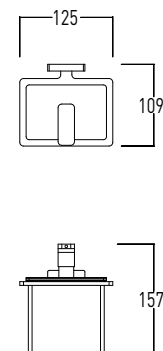

Double jointed towel rail			
Finish	Size	Application	Code
Chrome-finish brass	50x305x172 mm	Screws-Dowels	32004896
Chrome-finish brass	50x305x172 mm	Silicone-Adhesive	32004895

Wall-mounted soap dish			
Finish	Size	Application	Code
Chrome-finish brass	125x109x35 mm	Screws-Dowels	32004901
Chrome-finish brass	125x109x35 mm	Silicone-Adhesive	32004902

EVEN

Sit-on soap dish		
Finish	Size	Code
Chrome-finish brass	108x73x12 mm	32004903

Wall-mounted liquid soap dispenser			
Finish	Size	Application	Code
Chrome-finish brass	125x109x157 mm	Screws-Dowels	32004904
Chrome-finish brass	125x109x157 mm	Silicone-Adhesive	32004906