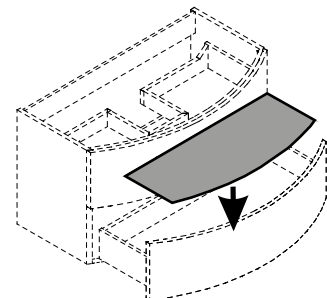

Shaped mat for curved baskets

Anthracite	W	Code
	70	32000136
	90	32000137

Dove Grey	W	Code
	70	32000154
	90	32000155