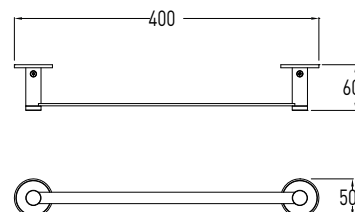

CLEVER

SERIES IN AISI 316 STAINLESS STEEL AND DELRIN

03.2018

SCAVOLINI

9

CLEVER

Wall-mounted towel rail		
Finish	Size	Code
Steel	300x60x50 mm	32004871
Steel	450x60x50 mm	32004872
Steel	550x60x40 mm	32004873

Wall-mounted soap dish		
Finish	Size	Code
Steel and Delrin	110x126x60 mm	32004874

Wall-mounted toilet roll holder		
Finish	Size	Code
Steel	153x640x50 mm	32004870

CLEVER

Wall-mounted clothes hanger		
Finish	Size	Code
Steel	50x40x53 mm	32004869