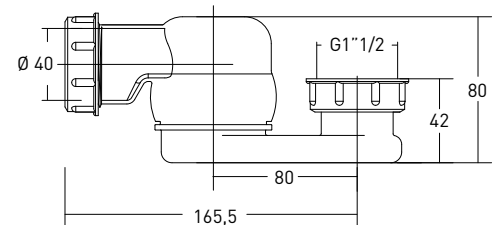

Jointed siphon for bathtub in white ABS

Codes
32000547