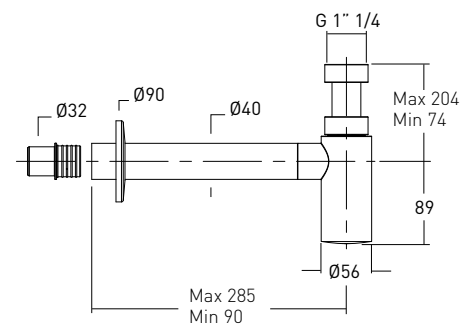

1" 1/4 polished chrome-finish ABS siphon for washbasin

Codes
32000526