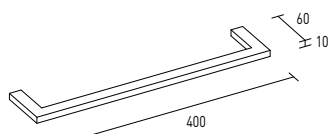

FLAG

The towel rail cannot be mounted on base units with glass end side panel.

The towel rail can also be wall-mounted.

Towel rail		
Finish	Size	Code
Chrome	400x60x10 mm	32000000