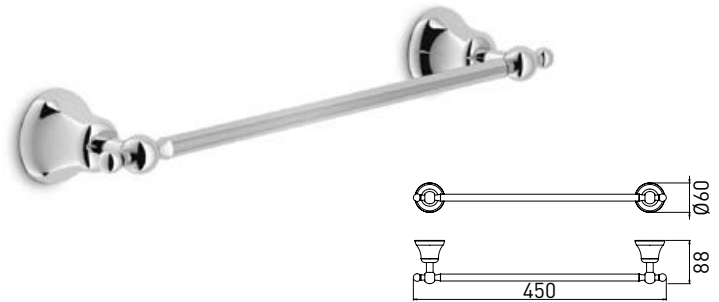

Wall-mounted towel rail		
Finish	Size	Code
Chrome	367x48 mm	32003500
Bronze	367x48 mm	32003501

CARLOS PRIMERO

Wall-mounted towel ring		
Finish	Size	Code
Chrome	188x55x207 mm	32003502
Bronze	188x55x207mm	32003503

GRAZIA

Wall-mounted tumbler-holder		
Finish	Size	Code
Chrome and White	159x128x113 mm	32003520
Bronze and White	159x128x113 mm	32003521
Gold and White	159x128x113 mm	32005004

Wall-mounted towel rail and soap dish		
Finish	Size	Code
Chrome and White	476x131xØ60 mm	32003534
Bronze and White	476x131xØ60 mm	32003535

Wall-mounted towel ring		
Finish	Size	Code
Chrome	Ø250x274x88 mm	32003532
Bronze	Ø250x274x88 mm	32003533
Gold	Ø250x274x88 mm	32005010

GRAZIA

Wall-mounted towel rail		
Finish	Size	Code
Chrome	30x88xØ60 mm	32003524
Chrome	45x88xØ60 mm	32003526
Chrome	60x88xØ60 mm	32003528
Bronze	30x88xØ60 mm	32003525
Bronze	45x88xØ60 mm	32003527
Bronze	60x88xØ60 mm	32003529
Gold	30x88xØ60 mm	32005006
Gold	45x88xØ60 mm	32005007
Gold	60x88xØ60 mm	32005008