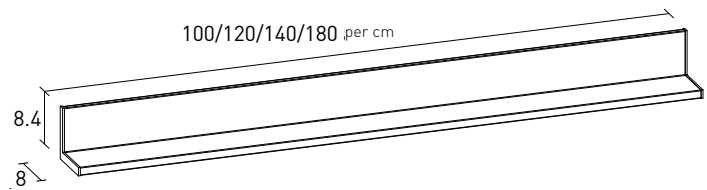

SKYLINE

In matt Silver finish Aluminium, polished Steel, matt White and matt Black painted

	W	D	H	Code
Matt silver	100	8	8.4	32000049
	120	8	8.4	32000050
	140	8	8.4	32000051
	180	8	8.4	32000052
	Per centimetre Max. 370 cm			32000053

	W	D	H	Code
Matt white	100	8	8.4	32000079
	120	8	8.4	32000080
	140	8	8.4	32000081
	180	8	8.4	32000082
	Per centimetre Max. 370 cm			32000083

	W	D	H	Code
Matt black	100	8	8.4	32000094
	120	8	8.4	32000095
	140	8	8.4	32000096
	180	8	8.4	32000097
	Per centimetre Max. 370 cm			32000098

	W	D	H	Code
Polished steel	100	8	8.4	32000064
	120	8	8.4	32000065
	140	8	8.4	32000066
	180	8	8.4	32000067
	Per centimetre Max. 370 cm			32000068