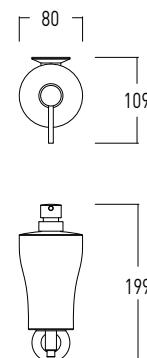

Sit-on tumbler-holder		
Finish	Size	Code
Chrome and White	80x80x137 mm	32003490
Bronze and White	80x80x137 mm	32003491

Sit-on liquid soap dispenser		
Finish	Size	Code
Chrome and White	100x80x175 mm	32003510
Bronze and White	100x80x175 mm	32003511

CARLOS PRIMERO

Wall-mounted soap dish		
Finish	Size	Code
Chrome and White	130x94x83 mm	32003504
Bronze and White	130x94x83 mm	32003505

Wall-mounted tumbler-holder		
Finish	Size	Code
Chrome and White	80x89x161 mm	32003488
Bronze and White	80x89x161 mm	32003489

Wall-mounted liquid soap dispenser		
Finish	Size	Code
Chrome and White	80x109x199 mm	32003508
Bronze and White	80x109x199 mm	32003509

CARLOS PRIMERO

Wall-mounted clothes hanger		
Finish	Size	Code
Chrome	Ø47 mm	32003486
Bronze	Ø47 mm	32003487