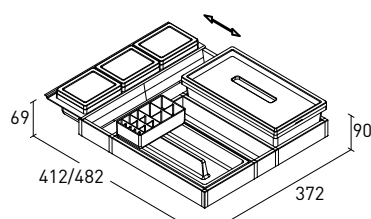

x2

Finish	Size	Code
Anthracite	288/378x242x69 mm	32004714
White	288/378x242x69 mm	32004715

x2

ONDA

Storage partitions for drawers and baskets
For drawers/baskets with min. depth 400 mm

Finish	Size	Code
Anthracite	412/482x372x69/90 mm	32004722
White	412/482x372x69/90 mm	32004723