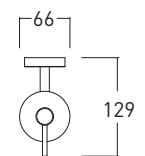

Wall-mounted liquid soap dispenser		
Finish	Size	Code
Chrome	66x129x140 mm	32005000
Matt White		32006085
Matt black		32006077