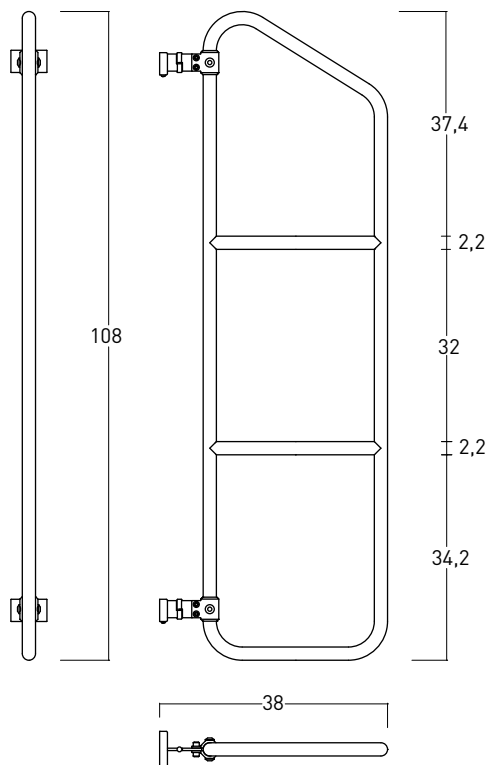

Rotation examples

Colour	Size	Code
Soft Steel	1080x307xØ22 mm	32005047
Bronze	1080x307xØ22 mm	32005084

STOCK RACK

Towel rail for bidet with painted steel tube
180° adjustable

Rotation examples

Colour	Size	Code
Soft Steel	450x307xØ22 mm	32005048
Bronze	450x307xØ22 mm	32005085