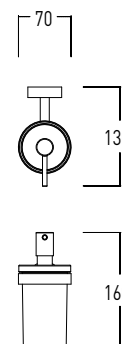

03.2020

HANDY

Wall-mounted towel rail			
Finish	Size	Application	Code
Chrome-finish brass	400x75x45 mm	Screws-Dowels	32004920
Chrome-finish brass	400x75x45 mm	Silicone-Adhesive	32004921
Chrome-finish brass	550x75x45 mm	Screws-Dowels	32004924
Chrome-finish brass	550x75x45 mm	Silicone-Adhesive	32004925
Chrome-finish brass	700x75x45 mm	Screws-Dowels	32004926
Chrome-finish brass	700x75x45 mm	Silicone-Adhesive	32004927

Double jointed towel rail			
Finish	Size	Application	Code
Chrome-finish brass	45x400x145 mm	Screws-Dowels	32004923
Chrome-finish brass	45x400x145 mm	Silicone-Adhesive	32004922

Wall-mounted soap dish			
Finish	Size	Application	Code
Chrome-finish brass	110x134x45 mm	Screws-Dowels	32004928
Chrome-finish brass	110x134x45 mm	Silicone-Adhesive	32004929

HANDY

Wall-mounted liquid soap dispenser			
Finish	Size	Application	Code
Chrome-finish brass	70x130x160 mm	Screws-Dowels	32004930
Chrome-finish brass	70x130x160 mm	Silicone-Adhesive	32004931

Wall-mounted tumbler-holder			
Finish	Size	Application	Code
Chrome-finish brass	70x113x114 mm	Screws-Dowels	32004917
Chrome-finish brass	70x113x114 mm	Silicone-Adhesive	32004916