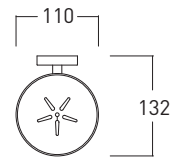

Wall-mounted soap dish		
Finish	Size	Code
Chrome	110x132x55 mm	32004999
Matt White		32006084
Matt black		32006076