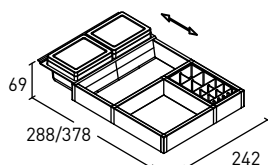

x2

Finish	Size	Code
Anthracite	288/378x242x69 mm	32004714
White	288/378x242x69 mm	32004715