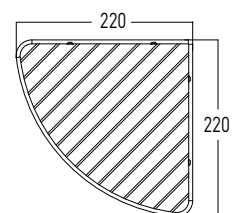

Floor-standing WC brush holder		
Finish	Size	Code
Chrome-finish brass	80x80x410 mm	32005016
Polished steel	80x80x410 mm	32005017

HANDY

Triangular grid			
Finish	Size	Application	Code
Chrome-finish brass	300x220x70 mm	Screws-Dowels	32004914

Double triangular grid			
Finish	Size	Application	Code
Chrome-finish brass	300x220x290 mm	Screws-Dowels	32004915

HANDY

Pack of 8 articles with screws-dowels		Pack of 8 articles with silicone-adhesive	
List of articles	Code	List of articles	Code
1 Towel rail W40 mm	32004934	1 Towel rail W40 mm	32004935
1 Towel rail W55 mm		1 Towel rail W55 mm	
2 Soap dishes		2 Soap dishes	
1 Tumbler-holder		1 Tumbler-holder	
1 Toilet roll holder		1 Toilet roll holder	
1 Clothes hanger		1 Clothes hanger	
1 Floor-standing WC brush holder		1 Floor-standing WC brush holder	