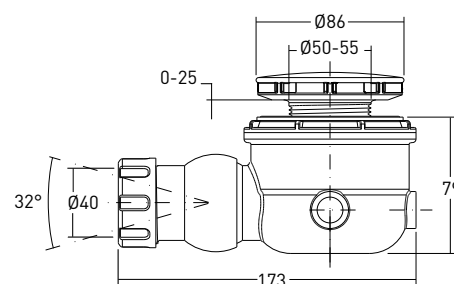

Siphoned waste for shower tray $\varnothing$ 60, completely inspectionable, with polished chrome-finish, golden or bronzed plug. Outlet with cap $\varnothing$ 40, plug $\varnothing$ 86

Finish	Codes
Chrome-finish	32000544
Golden	32002308
Bronzed	32002309