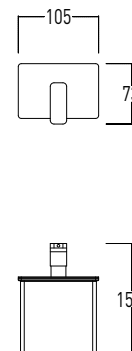

Double jointed towel rail			
Finish	Size	Application	Code
Chrome-finish brass	50x305x172 mm	Screws-Dowels	32004896
Chrome-finish brass	50x305x172 mm	Silicone-Adhesive	32004895

Wall-mounted soap dish			
Finish	Size	Application	Code
Chrome-finish brass	125x109x35 mm	Screws-Dowels	32004901
Chrome-finish brass	125x109x35 mm	Silicone-Adhesive	32004902

EVEN

Sit-on soap dish		
Finish	Size	Code
Chrome-finish brass	108x73x12 mm	32004903

Wall-mounted liquid soap dispenser			
Finish	Size	Application	Code
Chrome-finish brass	125x109x157 mm	Screws-Dowels	32004904
Chrome-finish brass	125x109x157 mm	Silicone-Adhesive	32004906

Sit-on liquid soap dispenser		
Finish	Size	Code
Chrome-finish brass	105x73x157 mm	32004905

EVEN

Wall-mounted tumbler-holder			
Finish	Size	Application	Code
Chrome-finish brass	125x109x115 mm	Screws-Dowels	32004890
Chrome-finish brass	125x109x115 mm	Silicone-Adhesive	32004888

Sit-on tumbler-holder		
Finish	Size	Code
Chrome-finish brass	125x73x104 mm	32004889

Toilet roll holder			
Finish	Size	Application	Code
Chrome-finish brass	193x72x35 mm	Screws-Dowels	32004891
Chrome-finish brass	193x72x35 mm	Silicone-Adhesive	32004892