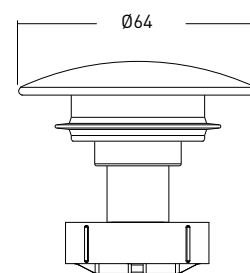

Polished chrome-finish or brushed stainless steel plug Ø 64 with Up & Down closing system

Finish	Codes
Chrome-finish ABS	32000537
Brushed stainless steel ABS	32000538