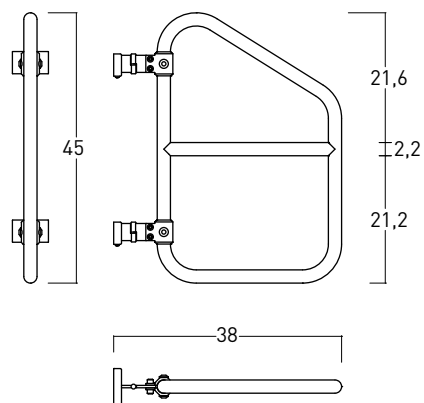

STOCK RACK

Towel rail for bidet with painted steel tube
180° adjustable

Rotation examples

Colour	Size	Code
Soft Steel	450x307xØ22 mm	32005048
Bronze	450x307xØ22 mm	32005085