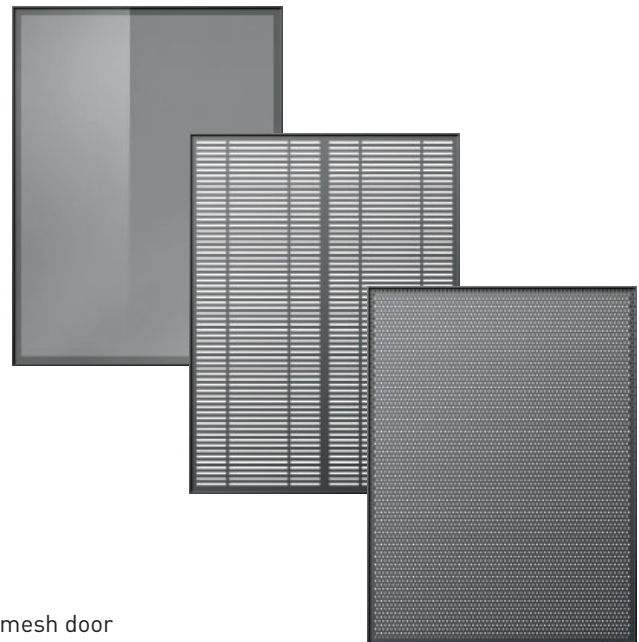

SETUP

Setup element with variable height between 54 and 60 cm in Anthracite colour Aluminium with sliding doors

Available versions	Absorption				Code
90 cm element	9,8W	Without light	With 3000°K light	With 4000°K light	75061951
120 cm element	13,1W				75061953
150 cm element	16,4W				75061955

Available sliding door versions:

- Smoked Glass
- Linear wire mesh
- Round wire mesh

Available shelf versions:

- Shelf with Round wire mesh available with Round wire mesh door
- Smoked glass shelf available with Smoked glass door and Linear wire mesh door