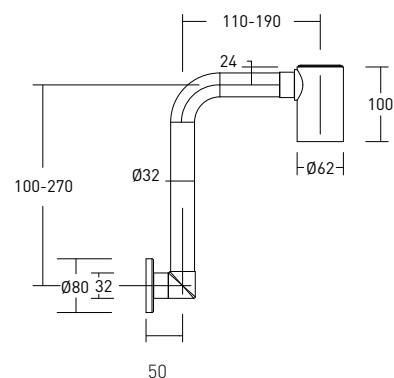

1" ¼ space-saving siphon for washbasin in polished chrome-finish brass

Codes
32000529