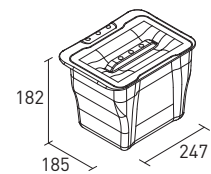

Cannot be installed with drawers and baskets

Detergent organiser/sponge tidy container with hard lid

Finish	Size	Code
White	247x185x182	32004734

Can only be installed on lower and upper baskets with fronts H.25 cm
 Cannot be installed in upper baskets with fronts H.25 cm of washbasin base units
 Cannot be installed in baskets with front H.25 cm of the Rivo and Idro models