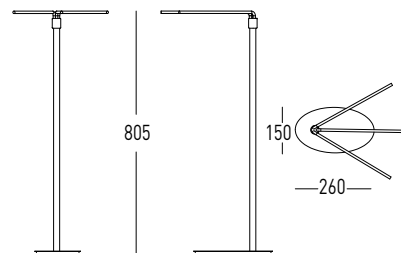

Valet with toilet roll holder/WC brush holder		
Finish	Size	Code
Chrome	630x203x113 mm	32003555
White	630x203x113 mm	32003556

REGULA

Valet with soap dispenser/towel rail/toilet roll holder/WC brush holder with revolving arms		
Finish	Size	Code
Chrome	770x203x113 mm	32003559
White	770x203x113 mm	32003560