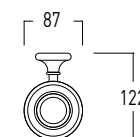

Wall-mounted tumbler-holder		
Finish	Size	Code
Chrome and Ceramic	87x122x113 mm	32004950
Chrome and Glass	87x122x113 mm	32004951
Bronze and Ceramic	87x122x113 mm	32004948
Bronze and Glass	87x122x113 mm	32004949