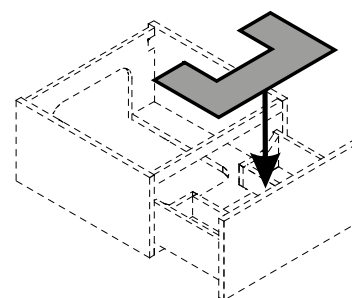

Anthra-cite	W	D	Code
	50	40	32000161
	60	40	32002507
	70	40	32000162
	90	40	32000163
	100	40	32000165
	120	40	32000166

Dove Grey	W	D	Code
	50	40	32000172
	60	40	32002512
	70	40	32000173
	90	40	32000174
	100	40	32000176
	120	40	32000177