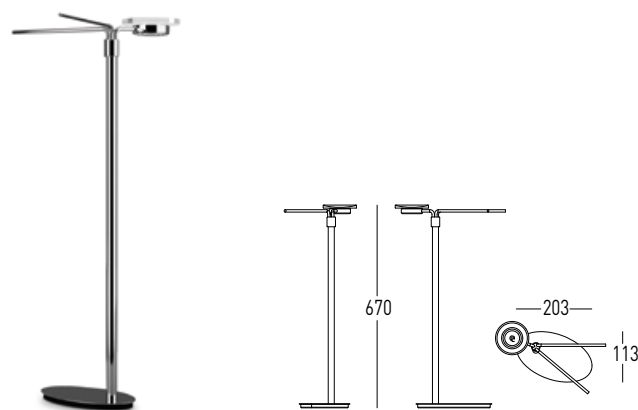

Valet with revolving soap dish/towel rail		
Finish	Size	Code
Chrome	670x203x113 mm	32003557
White	670x203x113 mm	32003558