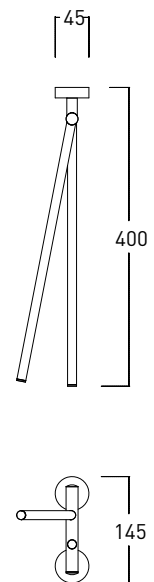

Sit-on tumbler-holder		
Finish	Size	Code
Chrome-finish brass	125x73x104 mm	32004889

Toilet roll holder			
Finish	Size	Application	Code
Chrome-finish brass	193x72x35 mm	Screws-Dowels	32004891
Chrome-finish brass	193x72x35 mm	Silicone-Adhesive	32004892

Wall-mounted WC brush holder		
Finish	Size	Code
Chrome and White	159x128x351 mm	32003544
Bronze and White	159x128x351 mm	32003545
Gold and White	159x128x351 mm	32005013

HANDY

SERIES IN CHROME-FINISH BRASS WITH SATIN FINISH GLASS ELEMENTS
WALL APPLICATION POSSIBLE USING SCREWS-DOWELS OR SILICONE-ADHESIVE

03.2020

HANDY

Wall-mounted towel rail			
Finish	Size	Application	Code
Chrome-finish brass	400x75x45 mm	Screws-Dowels	32004920
Chrome-finish brass	400x75x45 mm	Silicone-Adhesive	32004921
Chrome-finish brass	550x75x45 mm	Screws-Dowels	32004924
Chrome-finish brass	550x75x45 mm	Silicone-Adhesive	32004925
Chrome-finish brass	700x75x45 mm	Screws-Dowels	32004926
Chrome-finish brass	700x75x45 mm	Silicone-Adhesive	32004927

Double jointed towel rail			
Finish	Size	Application	Code
Chrome-finish brass	45x400x145 mm	Screws-Dowels	32004923
Chrome-finish brass	45x400x145 mm	Silicone-Adhesive	32004922

Wall-mounted soap dish			
Finish	Size	Application	Code
Chrome-finish brass	110x134x45 mm	Screws-Dowels	32004928
Chrome-finish brass	110x134x45 mm	Silicone-Adhesive	32004929