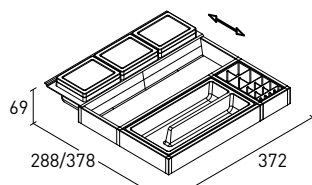

x3

Finish	Size	Code
Anthracite	288/378x372x69 mm	32004720
White	288/378x372x69 mm	32004721