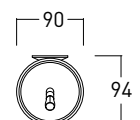

Wall-mounted WC brush holder		
Finish	Size	Code
Chrome and White	Ø94x460 mm	32003514
Bronze and White	Ø94x460 mm	32003515