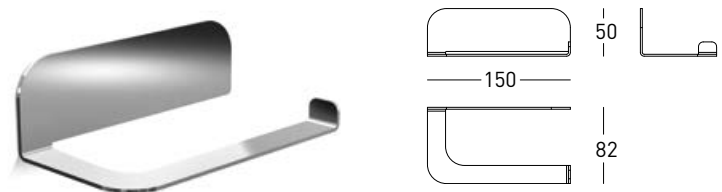

Toilet roll holder		
Finish	Size	Code
Polished steel	150x82x50 mm	32003394
Satin finish steel	150x82x50 mm	32003395