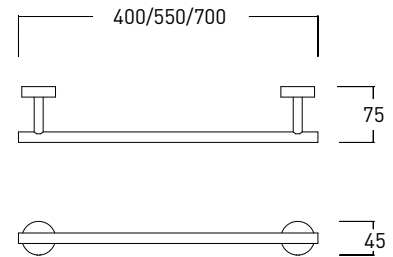

HANDY

Wall-mounted towel rail			
Finish	Size	Application	Code
Chrome-finish brass	400x75x45 mm	Screws-Dowels	32004920
Chrome-finish brass	400x75x45 mm	Silicone-Adhesive	32004921
Chrome-finish brass	550x75x45 mm	Screws-Dowels	32004924
Chrome-finish brass	550x75x45 mm	Silicone-Adhesive	32004925
Chrome-finish brass	700x75x45 mm	Screws-Dowels	32004926
Chrome-finish brass	700x75x45 mm	Silicone-Adhesive	32004927