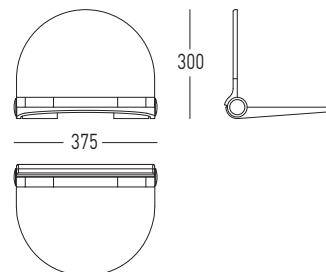

ABS folding seat - Max. capacity 200 kg		
Finish	Size	Code
White	375x300 mm	32003568