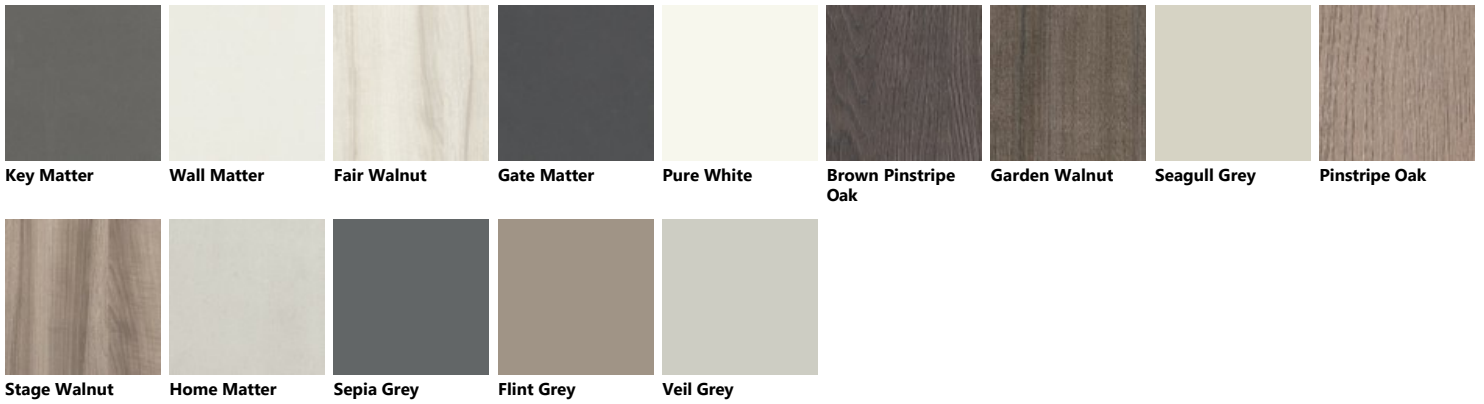

Palette_Colori Dandy Plus

Fenix

Decorative melamine

Matt lacquered

Glossy lacquered

Blue Lagoon

Powder Pink

Teal Green

Mink

Rust

Agave Blue

Matera Grey