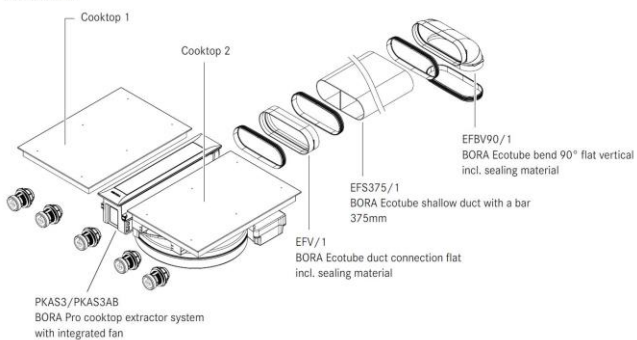

BORA Professional 3.0 sets

Components:

BORA PROFESSIONAL 3.0