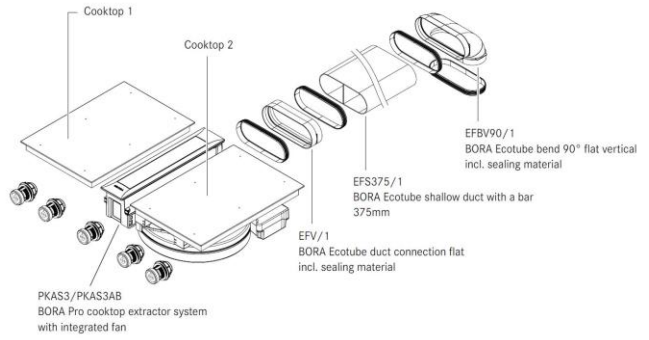

BORA Professional 3.0 sets

Components:

BORA PROFESSIONAL 3.0