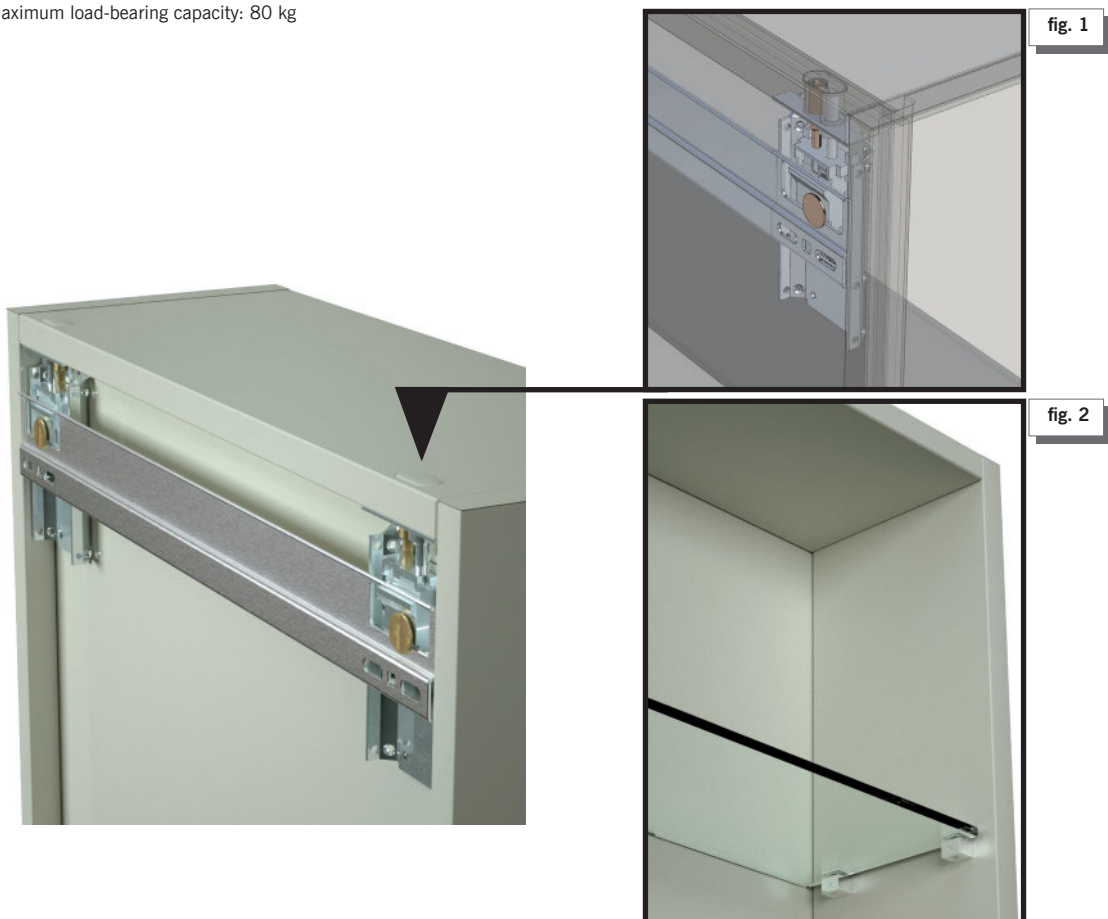

Wall-mounted wall unit/cabinet support system (without visible fastener)

Wall unit support system with galvanised metal structure and vertical and horizontal adjustment, accessible on the external upper part of the wall unit (fig. 1), leaving **THE INSIDE OF THE WALL UNIT COMPLETELY FREE** (fig. 2).
Equipped with automatic anti-release system.
Maximum load-bearing capacity: 80 kg