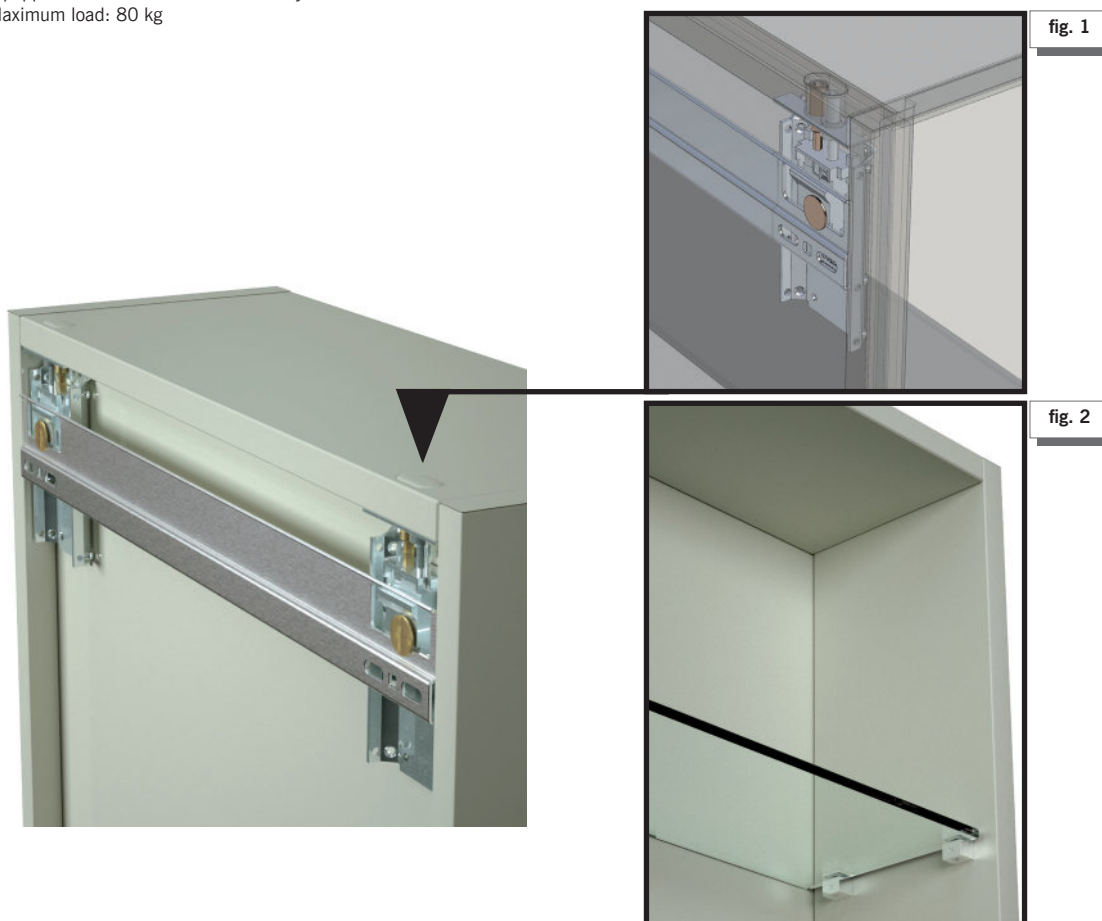

Wall-mounted wall unit/cabinet support system (without visible fastener)

Wall unit support system with galvanised metal structure and vertical and horizontal adjustment, accessible on the external upper part of the wall unit (fig. 1), leaving **THE INSIDE OF THE WALL UNIT COMPLETELY FREE** (fig. 2).
Equipped with automatic anti-release system.
Maximum load: 80 kg