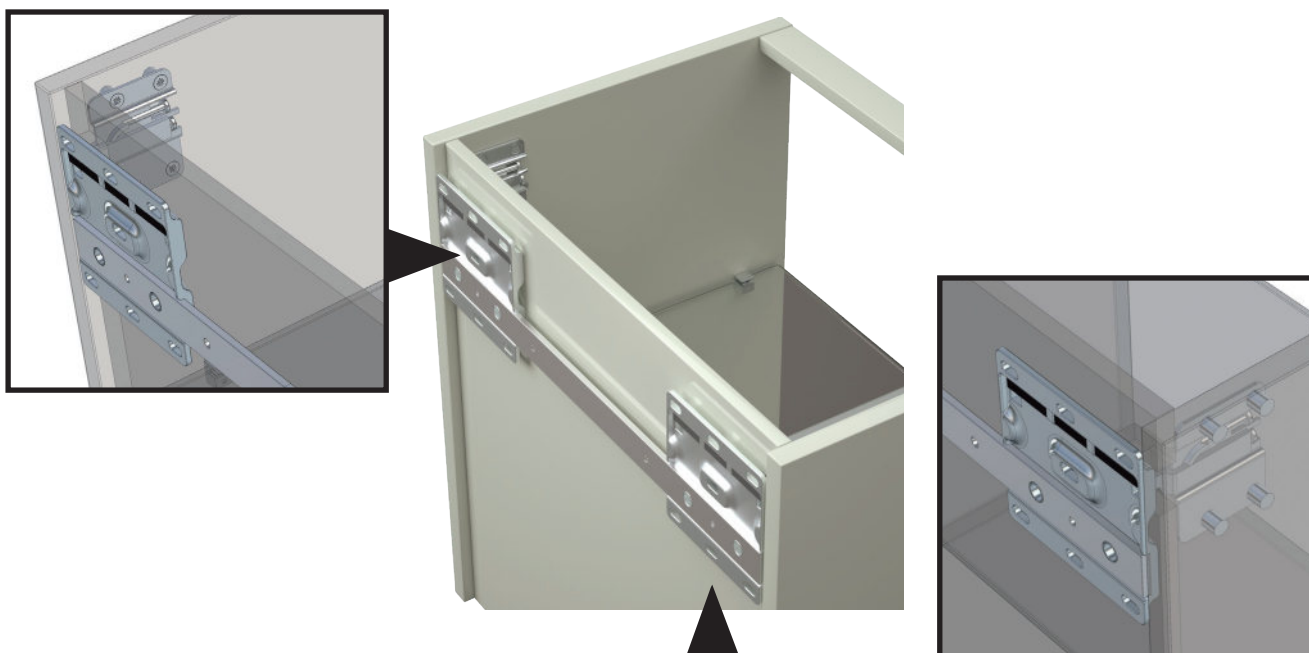

## Wall-mounted wall unit/cabinet support system (without visible fastener)

Wall unit support system with galvanised metal structure and vertical and horizontal adjustment, accessible on the external upper part of the wall unit (fig. 1), leaving **THE INSIDE OF THE WALL UNIT COMPLETELY FREE** (fig. 2).  
Equipped with automatic anti-release system.  
Maximum load: 80 kg