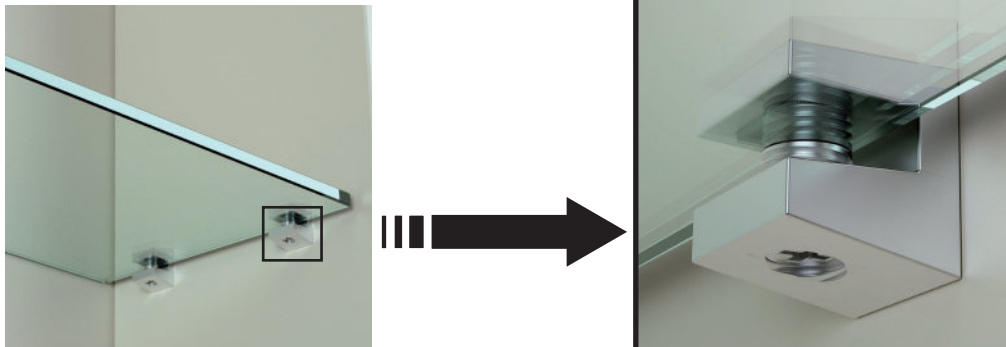

## Chrome-finish glass shelf support

In polished chrome-finish metal fitted with soft engineering plastic material both at the top and bottom.