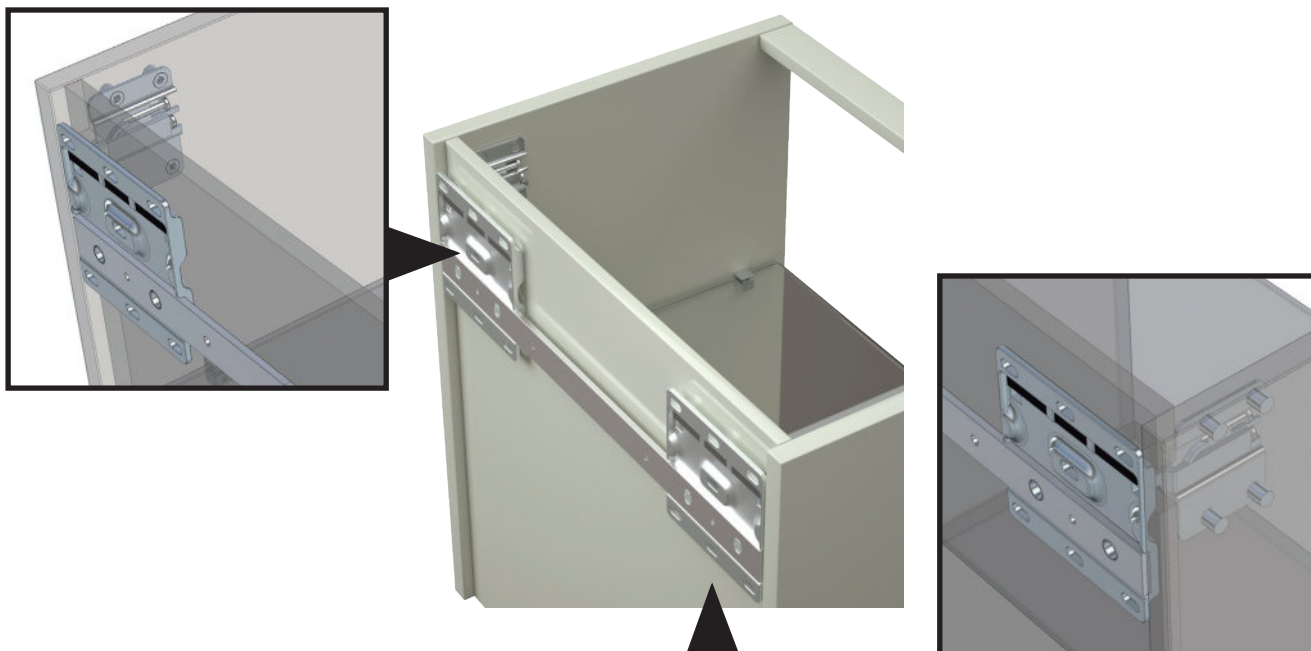

Wall-mounted wall unit/cabinet support system (without visible fastener)

Wall unit support system with galvanised metal structure and vertical and horizontal adjustment, accessible on the external upper part of the wall unit (fig. 1), leaving **THE INSIDE OF THE WALL UNIT COMPLETELY FREE** (fig. 2).
Equipped with automatic anti-release system.
Maximum load-bearing capacity: 80 kg