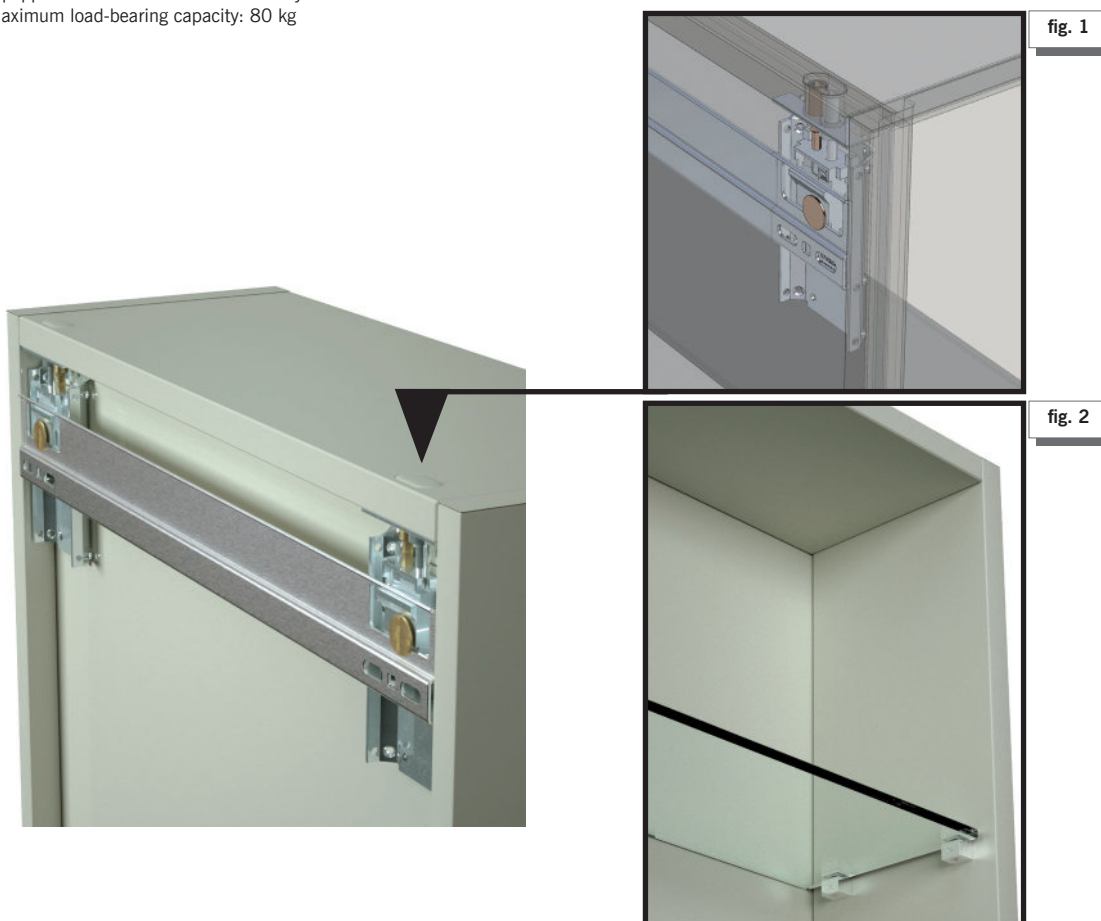

Wall-mounted wall unit/cabinet support system (without visible fastener)

Wall unit support system with galvanised metal structure and vertical and horizontal adjustment, accessible on the external upper part of the wall unit (fig. 1), leaving **THE INSIDE OF THE WALL UNIT COMPLETELY FREE** (fig. 2).
Equipped with automatic anti-release system.
Maximum load-bearing capacity: 80 kg

Chrome-finish glass shelf support

In polished chrome-finish metal fitted with soft engineering plastic material both at the top and bottom.

Pull-out baskets and drawers

27 and 40 cm deep, full extraction, dynamic load (40 kg) with Blumotion closing system.
LEGRABOX metal sides, painted White or Anthracite; base in White or Anthracite decorative melamine, 16 mm thick;
back in metal, painted White or Anthracite.