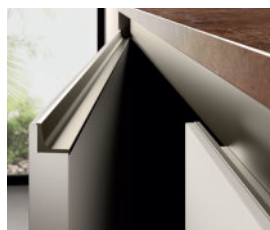

MIKO - Available versions

- ⚠ **Surcharge for Handle profile glossy or matt lacquered in the 'lacquered door' colours** - Add the surcharge specified in the section entitled "SURCHARGES FOR HANDLES-RECESSED GRIP PROFILES-DRAWERS-BASKETS".
- **Surcharge of 'FLAT' or 'ROUND' recessed grip profile glossy or matt lacquered in the 'lacquered door' colours** - Add the surcharge specified in the section entitled "SURCHARGES FOR HANDLES-RECESSED GRIP PROFILES-DRAWERS-BASKETS".

Available RECESSED GRIP PROFILE versions

The side panel of the base unit in the end position can be ordered without a "recessed grip profile recess"; if the side panel is in the door finish, it is used without a "recessed grip profile recess".

Horizontal upper and central aluminium recessed grip profile for base units or vertical for tall units/tall units and tall unit top boxes in finish:

- Horizontal FLAT recessed grip profile:

- ⚠ Glossy or matt lacquered Aluminium recessed grip profile in the 'lacquered door' or 'pearl-effect lacquered door' colours. (B021 - 30/36 working days from receipt of order)

- Horizontal ROUND recessed grip profile: