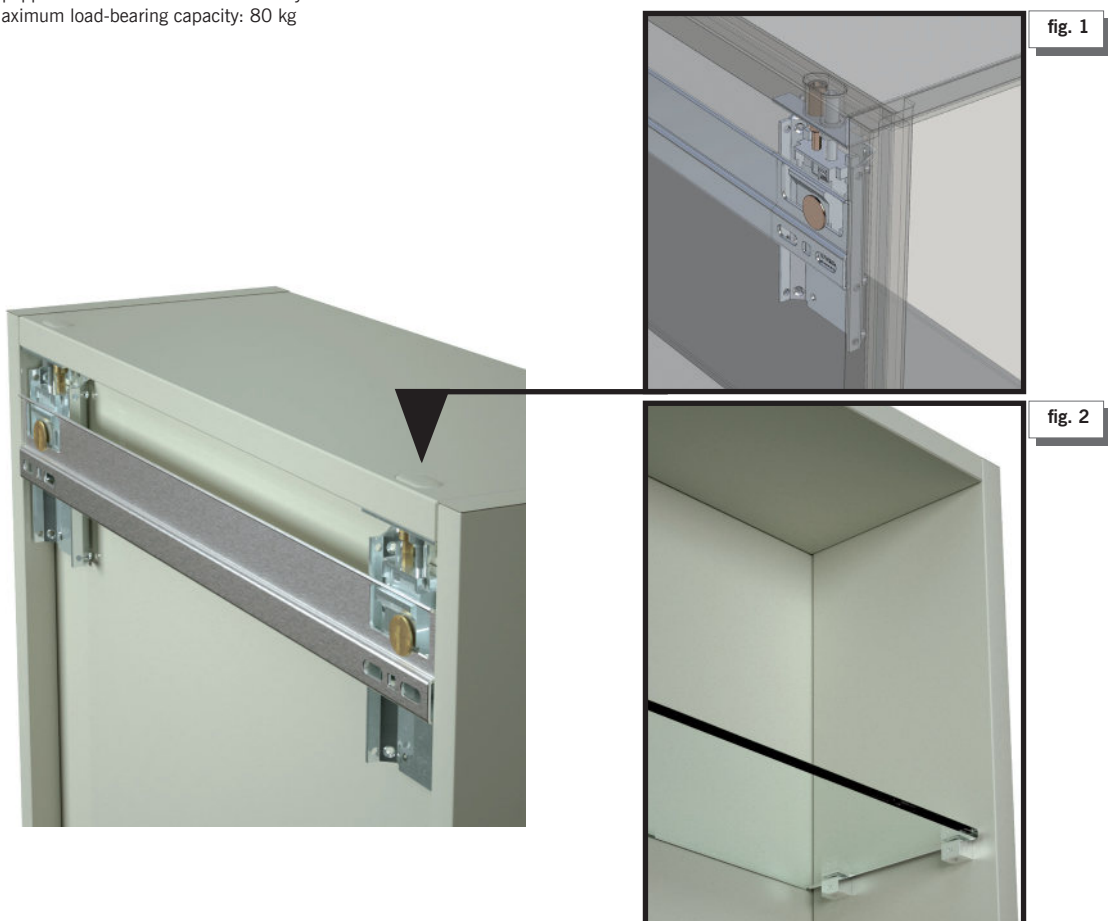

## Wall-mounted wall unit/cabinet support system (without visible fastener)

Wall unit support system with galvanised metal structure and vertical and horizontal adjustment, accessible on the external upper part of the wall unit (fig. 1), leaving **THE INSIDE OF THE WALL UNIT COMPLETELY FREE** (fig. 2).  
Equipped with automatic anti-release system.  
Maximum load-bearing capacity: 80 kg