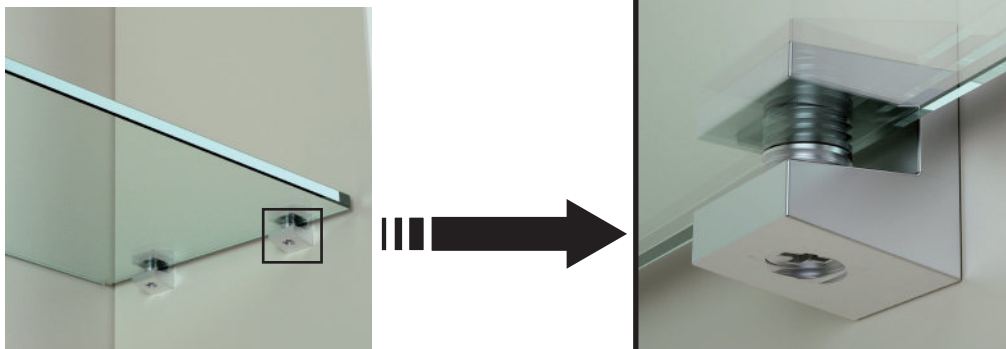

## Chrome-finish glass shelf support

In polished chrome-finish metal fitted with soft engineering plastic material both at the top and bottom.