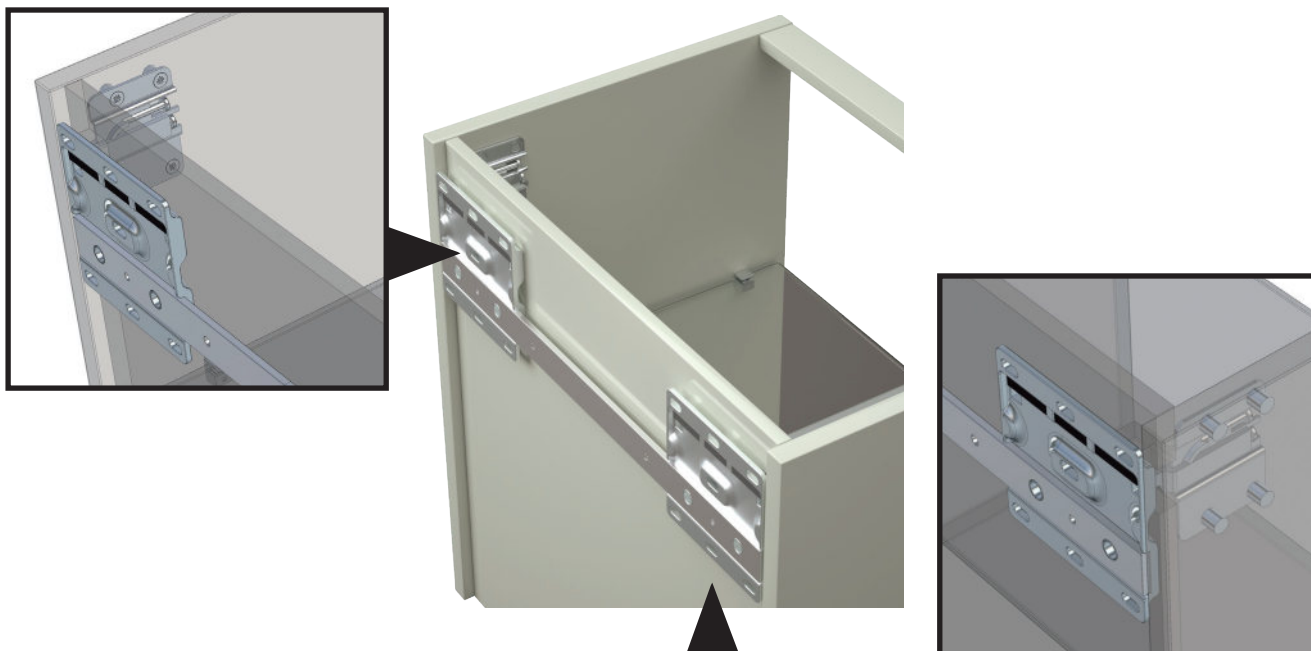

## Wall-mounted wall unit/cabinet support system (without visible fastener)

Wall unit support system with galvanised metal structure and vertical and horizontal adjustment, accessible on the external upper part of the wall unit (fig. 1), leaving **THE INSIDE OF THE WALL UNIT COMPLETELY FREE** (fig. 2).  
Equipped with automatic anti-release system.  
Maximum load-bearing capacity: 80 kg