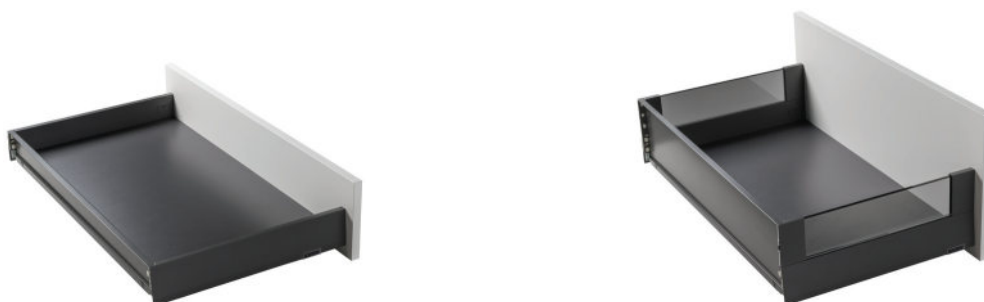

23 - Drawer h.8.4 cm and Basket 'MERIVOBX' BOXCOVER Anthracite (smoked glass side)

50 cm deep, full extraction, dynamic load of 40 kg, with Blumotion closing system; drawer with painted metal sides and basket with painted metal-glass sides; 16 mm thick decorative melamine base; painted metal back panel.