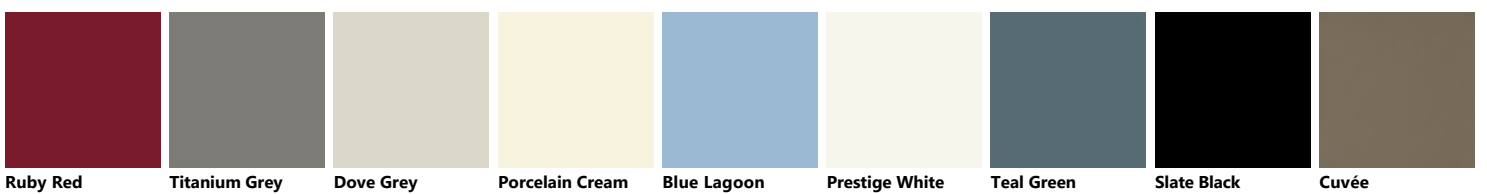

Ruby Red Titanium Grey Dove Grey Blue Lagoon Iron Grey Prestige White Light Grey Porcelain Cream Moon Blue

Slate Black Teal Green Volcano Grey Powder Pink Matera Grey Morocco Red Aloe Green Mineral Green Rust

Ruby Red Titanium Grey Blue Lagoon Iron Grey Prestige White Light Grey Porcelain Cream Moon Blue Teal Green

Dove Grey Slate Black Mink Powder Pink Morocco Red Matera Grey Aloe Green Mineral Green Volcano Grey

### Miko Laccato Opaco

### Miko Laccato Dogato Lucido

Mustard Yellow Aloe Green Powder Pink Teal Green Iron Grey Matera Grey Morocco Red

**Miko Laccato Lucido**

Prestige White Mink Slate Black Volcano Grey Coral Red Titanium Grey Light Grey Dove Grey Porcelain Cream