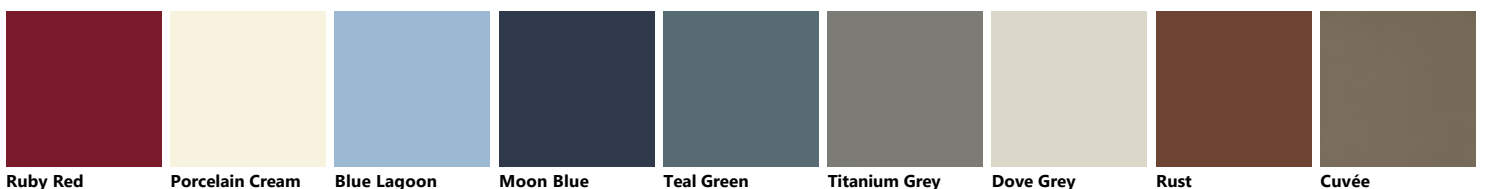

**Palette\_Colori Miko**

**Miko Decorativo**

**Miko Laccato Effetto Metallo**

**Miko Vetro Lucido sup.Bia.**

**Miko Vt Dogato Vert.sup.Bia.**

**Miko Vetro Opaco sup.Bia.**

**Miko Vt Dogato Oriz.sup.Bia.**

**Miko Vetro Opaco sup.Grig.**

Ruby Red Titanium Grey Dove Grey Blue Lagoon Iron Grey Prestige White Light Grey Porcelain Cream Moon Blue

Slate Black Teal Green Volcano Grey Powder Pink Matera Grey Morocco Red Aloe Green Mineral Green Rust

Ruby Red Titanium Grey Blue Lagoon Iron Grey Prestige White Light Grey Porcelain Cream Moon Blue Teal Green

Dove Grey Slate Black Mink Powder Pink Morocco Red Matera Grey Aloe Green Mineral Green Volcano Grey

### Miko Laccato Dogato Lucido

Mustard Yellow Aloe Green Powder Pink Teal Green Iron Grey Matera Grey Morocco Red

**Miko Laccato Lucido**

Prestige White Mink Slate Black Volcano Grey Coral Red Titanium Grey Light Grey Dove Grey Porcelain Cream