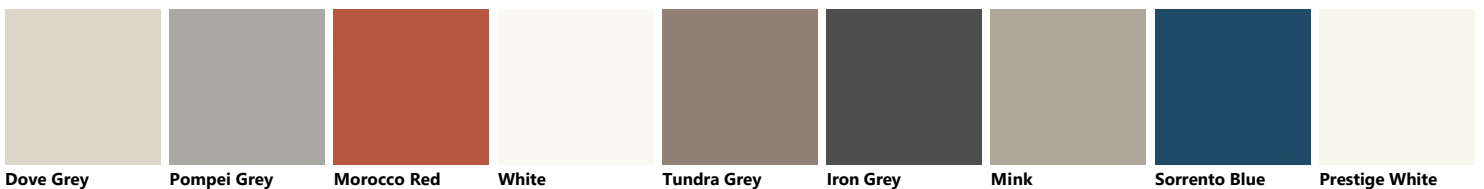

Palette_Colori Sax

Decorative melamine

Open-fronted elements

Glass

Screen Chiaro

Glass

Matt lacquered

Glossy lacquered

Ruby Red

Decorative melamine

Land Oak

Rovere Town

Artic Oak