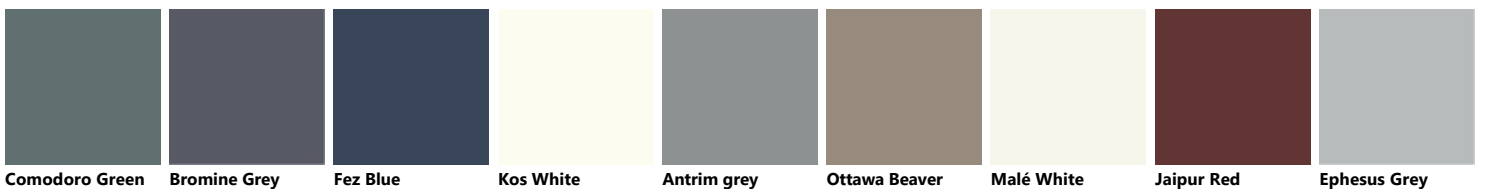

**Palette\_Colori Boxi**

**Decorative melamine**

**Metal Effect lacquered**

**Fenix**

Orinoco Cocoa Ingo Black London Grey

### Glossy lacquered

Porcelain Cream Tundra Grey Prestige White Slate Black Morocco Red Light Grey Dove Grey Mustard Yellow Moon Blue

Beige Blue Lagoon Powder Pink Ruby Red Mineral Green Titanium Grey Mink Volcano Grey Coral Red

Iron Grey Heron Grey Rust Agave Blue Aloe Green Teal Green Matera Grey

Coral Red Iron Grey Rust Agave Blue Aloe Green Teal Green Matera Grey