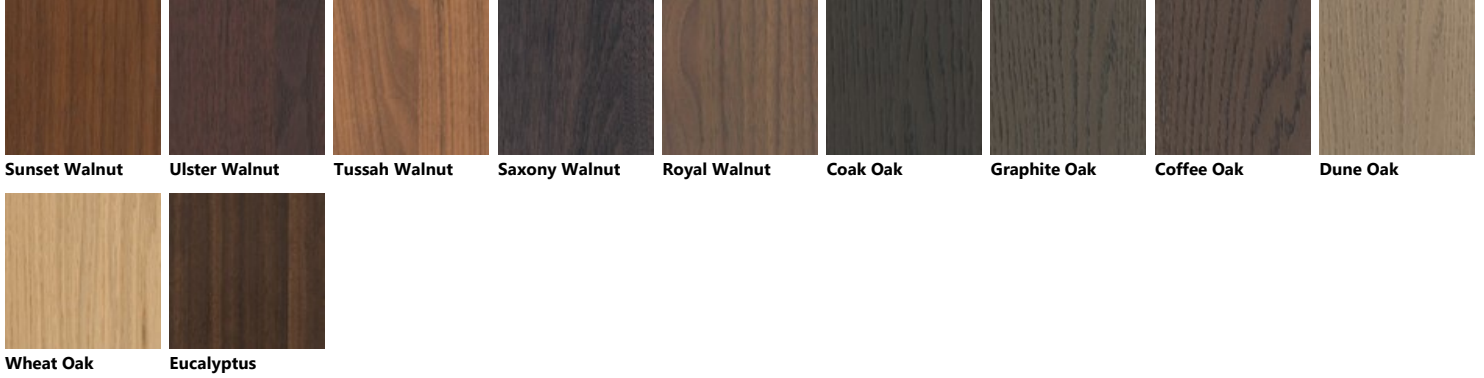

Palette_Colori LiberaMente

Matt lacquered

Decorative melamine

Arabica Walnut Abyss Stone Solar Stone Gold Oak Mist Venus Stone Burnt Wood Grey

Glossy lacquered

Prestige White Mink Slate Black Beige Blue Lagoon Volcano Grey Coral Red Light Grey Dove Grey

Mustard Yellow Titanium Grey Ruby Red Mineral Green Porcelain Cream Tundra Grey Heron Grey Rust Agave Blue

Morocco Red Powder Pink Aloe Green Iron Grey Moon Blue Teal Green Matera Grey

Metal Effect lacquered

Stained Steel Stained Aluminium Stained Brass Stained Copper Dark steel

Fenix

Bromine Grey Fez Blue Kos White Ephesus Grey Orinoco Cocoa Malé White Comodoro Green London Grey Antrim grey

Ottawa Beaver Jaipur Red Ingo Black

Leatherette

Plaster Ebony Pearl Grey

Leather

Ebony Plaster Pearl Grey Oriental Grey

Veneered

Stoneware

Matt glass

Polished Glass