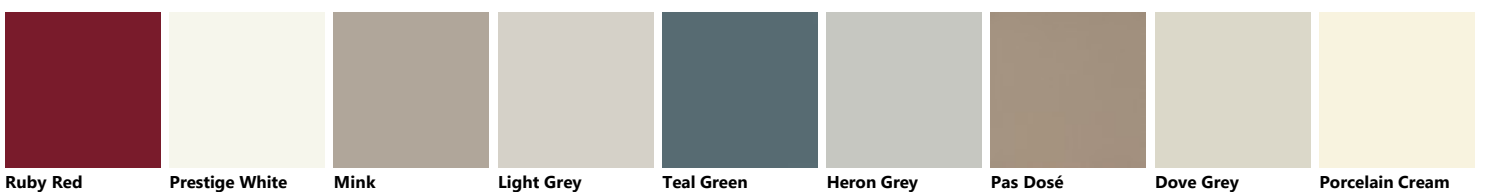

Palette_Colori Lumina

Matt lacquered

Horizontal Slit glass with Aluminium structure in Silver finish

Matt glass with Alluminium support in Iron Grey finish

Polished glass with Alluminium support in Iron Grey finish

Vertical Slat glass with Aluminium structure in Silver finish

Glossy lacquered

Horizontal Slat glass with Aluminium structure in Iron Grey finish

Vertical Slat glass with Aluminium structure in White finish

Matt glass with Alluminium support in Silver finish

Vertical Slat glass with Aluminium structure in Iron Grey finish

Perlage Mineral Green Morocco Red Matera Grey Aloe Green Mustard Yellow Coral Red Titanium Grey