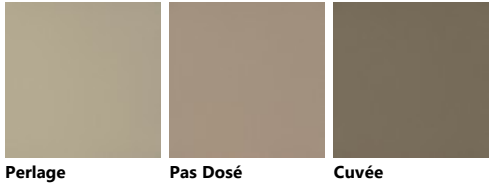

Palette_Colori Rivo

Decorative melamine

Decorative melamine

Metal Effect lacquered – D.22

Stained Aluminium Stained Steel Stained Copper Stained Brass Dark steel

Matt lacquered

Slate Black Morocco Red Light Grey Prestige White Porcelain Cream Tundra Grey Volcano Grey Coral Red Beige

Porcelain Cream Tundra Grey Ruby Red Mineral Green Aloe Green Moon Blue Coral Red Titanium Grey Mustard Yellow

Heron Grey Rust Iron Grey Powder Pink Teal Green Agave Blue Matera Grey

Matt Lacquered – D.23

Slate Black Morocco Red Light Grey Prestige White Porcelain Cream Tundra Grey Dove Grey Volcano Grey Coral Red

Beige Blue Lagoon Mink Ruby Red Mineral Green Aloe Green Moon Blue Titanium Grey Mustard Yellow

Heron Grey Rust Iron Grey Powder Pink Teal Green Agave Blue Matera Grey

Glossy Lacquered – D.22

Dark Steel finish Aluminium frame door with Glass

Aluminium frame with Wire Mesh – D.22

Pearl-Effect matt lacquered – D.22