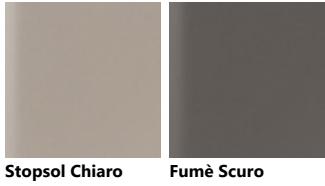

Palette_Colori Rivo

Decorative melamine

Decorative melamine

Metal Effect lacquered – D.22

Stained Aluminium Stained Steel Stained Copper Stained Brass Dark steel

Matt lacquered

Slate Black Morocco Red Light Grey Prestige White Porcelain Cream Tundra Grey Volcano Grey Coral Red Beige

Porcelain Cream Tundra Grey Ruby Red Mineral Green Aloe Green Moon Blue Coral Red Titanium Grey Mustard Yellow

Heron Grey Rust Iron Grey Powder Pink Teal Green Agave Blue Matera Grey

Matt Lacquered – D.23

Slate Black Morocco Red Light Grey Prestige White Porcelain Cream Tundra Grey Dove Grey Volcano Grey Coral Red

Beige Blue Lagoon Mink Ruby Red Mineral Green Aloe Green Moon Blue Titanium Grey Mustard Yellow

Heron Grey Rust Iron Grey Powder Pink Teal Green Agave Blue Matera Grey

Glossy Lacquered – D.22

Dark Steel finish Aluminium frame door with Glass

Aluminium frame with Wire Mesh – D.22

Pearl-Effect matt lacquered – D.22