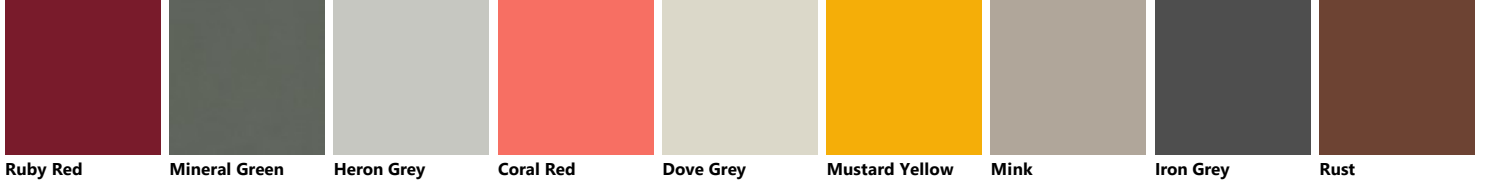

Beige Agave Blue Titanium Grey Blue Lagoon Powder Pink Teal Green Matera Grey

### Glossy lacquered Slat – D.22

Morocco Red Slate Black Light Grey Prestige White Volcano Grey Moon Blue Aloe Green Ruby Red Porcelain Cream

Tundra Grey Heron Grey Coral Red Dove Grey Mineral Green Mustard Yellow Mink Iron Grey Rust

Agave Blue Beige Titanium Grey Blue Lagoon Powder Pink Teal Green Matera Grey

### Glossy lacquered

**Glossy Lacquered – D.22**

**Matt lacquered Slat – D.23**

**Matt lacquered**

Ruby Red Mineral Green Heron Grey Coral Red Dove Grey Mustard Yellow Mink Iron Grey Rust

Beige Blue Lagoon Agave Blue Titanium Grey Powder Pink Teal Green Matera Grey