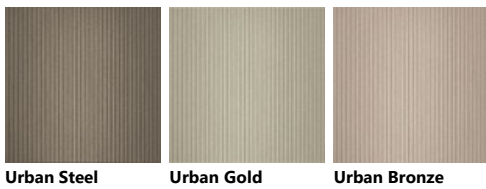

Strips Laminate with ABS edging