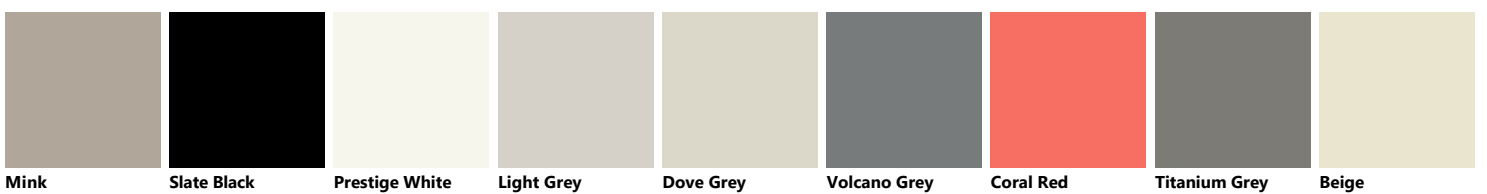

Ruby Red Titanium Grey Dove Grey Blue Lagoon Light Grey Prestige White Porcelain Cream Iron Grey Teal Green

Moon Blue Rust Powder Pink Volcano Grey Matera Grey Agave Blue Mink Slate Black Morocco Red

Cuvée Perlage Aloe Green Heron Grey Pas Dosé Mineral Green Mustard Yellow Coral Red

**Vertical Slat glass with Aluminium structure in White finish**

Ruby Red Dove Grey Porcelain Cream Titanium Grey Blue Lagoon Prestige White Iron Grey Teal Green Moon Blue

Cuvée Rust Powder Pink Volcano Grey Mink Matera Grey Slate Black Light Grey Morocco Red

Agave Blue Perlage Aloe Green Heron Grey Pas Dosé Mineral Green Mustard Yellow Coral Red

**Polished glass with Alluminium support in Iron Grey finish**

**Glossy lacquered**

**Matt lacquered Slat**

**Glossy lacquered Slat**

**Matt lacquered**

**Fenix**

**Horizontal Slat glass with Aluminium structure in White finish**

**Vertical Slat glass with Aluminium structure in Iron Grey finish**

**Matt glass with Alluminium support in Iron Grey finish**