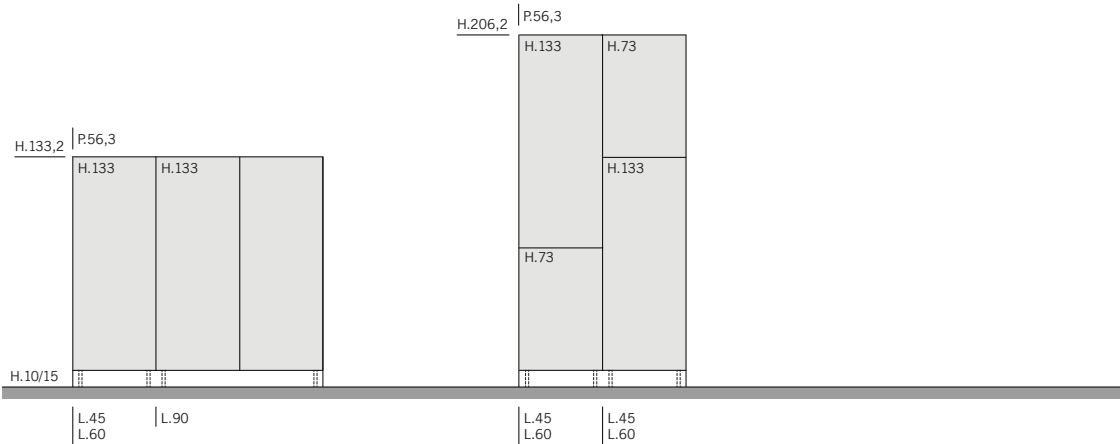

Scavolini Easy - Modularity and general dimensions

N.B.: measurements are given in cm.

LARDER UNITS - TALL UNITS

TALL UNITS