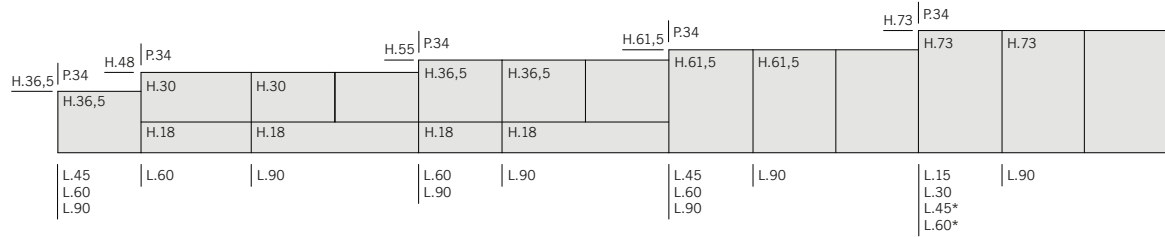

Scavolini Easy - Modularity and general dimensions

N.B.: measurements are given in cm.

WALL UNITS - DRAINER UNITS - HOODS

WALL UNITS - DRAINER UNITS - HOODS