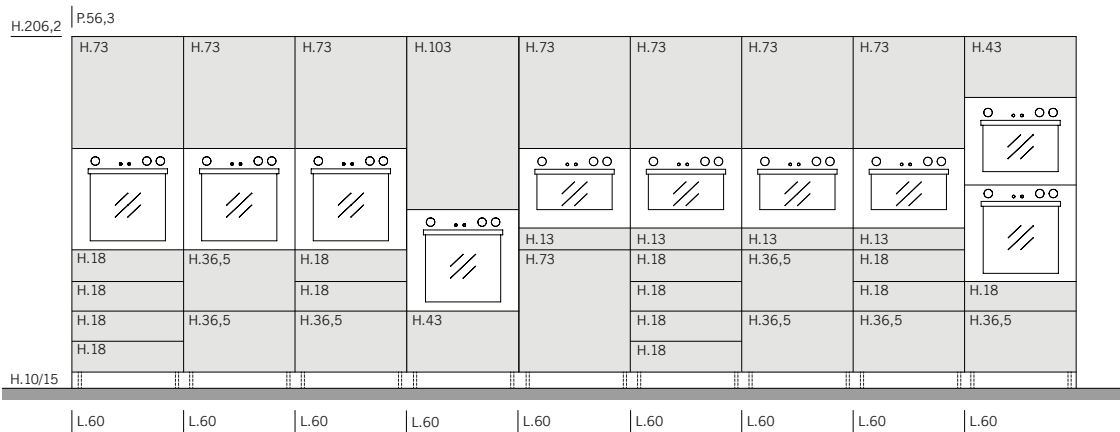

LARDER UNITS - TALL UNITS