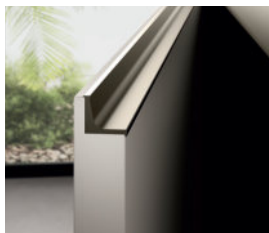

MIKO - Available versions

! **Surcharge for Handle profile glossy or matt lacquered in the 'lacquered door' colours** - Add the surcharge specified in the section entitled "SURCHARGES FOR HANDLES-RECESSED GRIP PROFILES-DRAWERS-BASKETS".

Surcharge of 'FLAT' or 'ROUND' recessed grip profile glossy or matt lacquered in the 'lacquered door' colours - Add the surcharge specified in the section entitled "SURCHARGES FOR HANDLES-RECESSED GRIP PROFILES-DRAWERS-BASKETS".

Built-in handle profile for base units

White

Silver

Titanium

Black

Glossy or matt lacquered in the 'lacquered door' and 'pearl-effect lacquered door' colours **!**
(B021 - 30/36 working days from receipt of order)

N.B.: For the remainder of the furniture, unless otherwise specified, the door opening is push-pull.