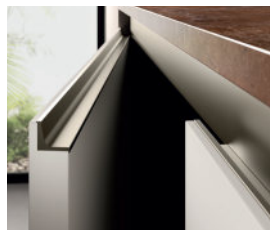

MIKO - Available versions

- ⚠ **Surcharge for Handle profile glossy or matt lacquered in the 'lacquered door' colours** - Add the surcharge specified in the section entitled "SURCHARGES FOR HANDLES-RECESSED GRIP PROFILES-DRAWERS-BASKETS".
- **Surcharge of 'FLAT' or 'ROUND' recessed grip profile glossy or matt lacquered in the 'lacquered door' colours** - Add the surcharge specified in the section entitled "SURCHARGES FOR HANDLES-RECESSED GRIP PROFILES-DRAWERS-BASKETS".

Available RECESSED GRIP PROFILE versions

The side panel of the base unit in the end position can be ordered without a "recessed grip profile recess"; if the side panel is in the door finish, it is used without a "recessed grip profile recess".

Horizontal upper and central aluminium recessed grip profile for base units or vertical for tall units/tall units and tall unit top boxes in finish:

- Horizontal FLAT recessed grip profile:

- ⚠ Glossy or matt lacquered Aluminium recessed grip profile in the 'lacquered door' or 'pearl-effect lacquered door' colours. (B021 - 30/36 working days from receipt of order)

- Horizontal ROUND recessed grip profile: