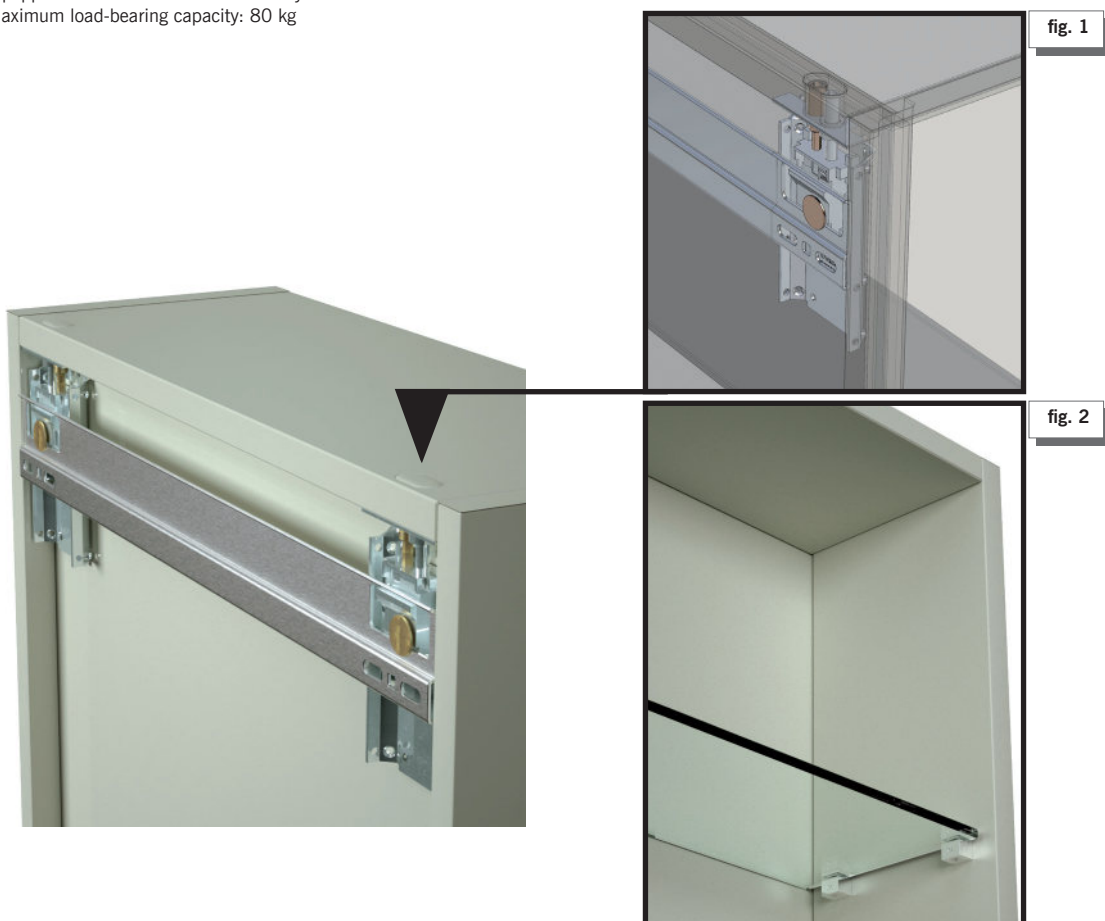

Wall-mounted wall unit/cabinet support system (without visible fastener)

Wall unit support system with galvanised metal structure and vertical and horizontal adjustment, accessible on the external upper part of the wall unit (fig. 1), leaving **THE INSIDE OF THE WALL UNIT COMPLETELY FREE** (fig. 2).
Equipped with automatic anti-release system.
Maximum load-bearing capacity: 80 kg

Chrome-finish glass shelf support

In polished chrome-finish metal fitted with soft engineering plastic material both at the top and bottom.

Pull-out baskets and drawers 'MERIVOBX'

30 and 45 cm deep, full extraction, dynamic load of 40 kg, with Blumotion closing system; painted metal sides; 16 mm thick decorative melamine base; painted metal back panel.