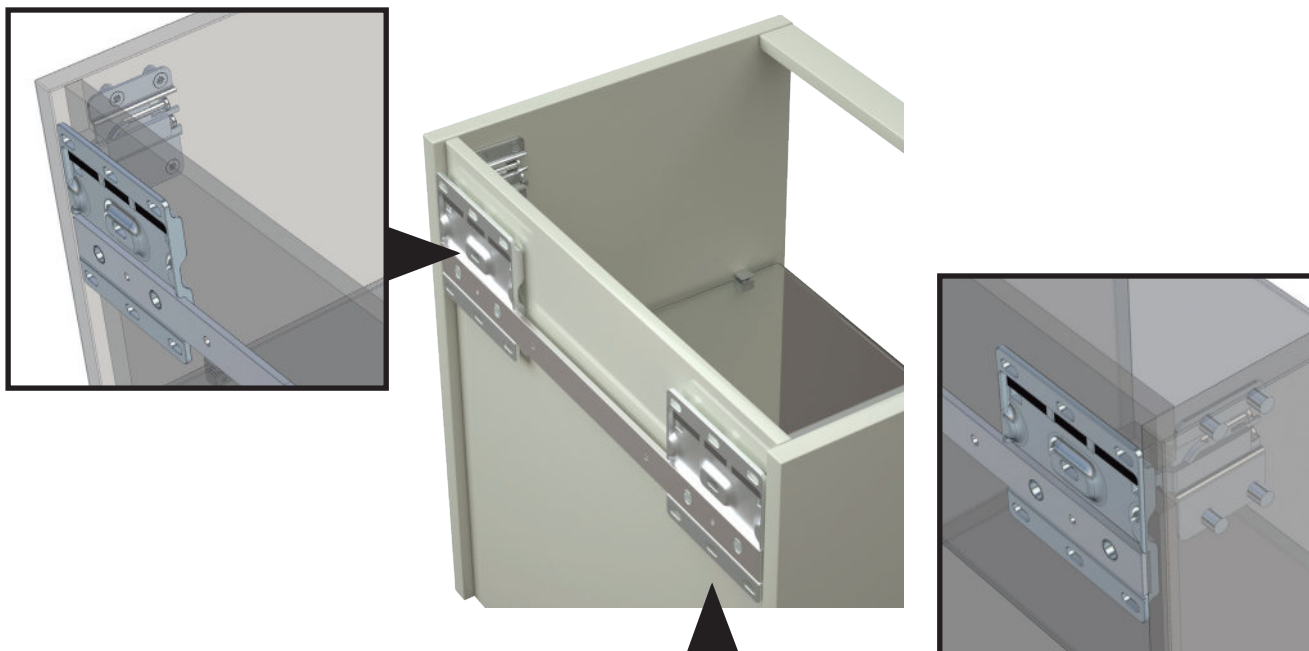

Wall-mounted wall unit/cabinet support system (without visible fastener)

Wall unit support system with galvanised metal structure and vertical and horizontal adjustment, accessible on the external upper part of the wall unit (fig. 1), leaving **THE INSIDE OF THE WALL UNIT COMPLETELY FREE** (fig. 2).
Equipped with automatic anti-release system.
Maximum load-bearing capacity: 80 kg