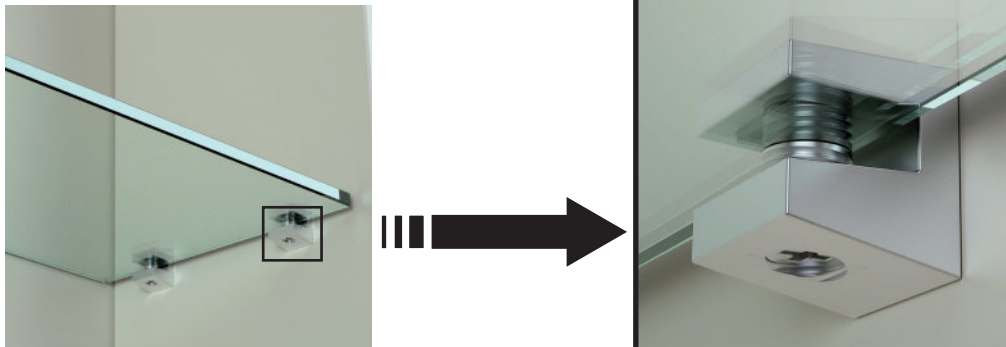

Chrome-finish glass shelf support

In polished chrome-finish metal fitted with soft engineering plastic material both at the top and bottom.

Pull-out baskets and drawers 'MERIVOBX'

30 and 45 cm deep, full extraction, dynamic load of 40 kg, with Blumotion closing system; painted metal sides; 16 mm thick decorative melamine base; painted metal back panel.