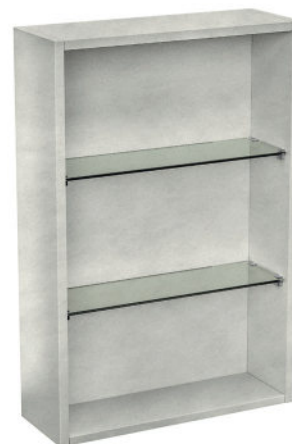

DOOR FINISH STRUCTURE - METAL-EFFECT LACQUERED

Inside and outside in metal-effect lacquered in the same colour as the door.