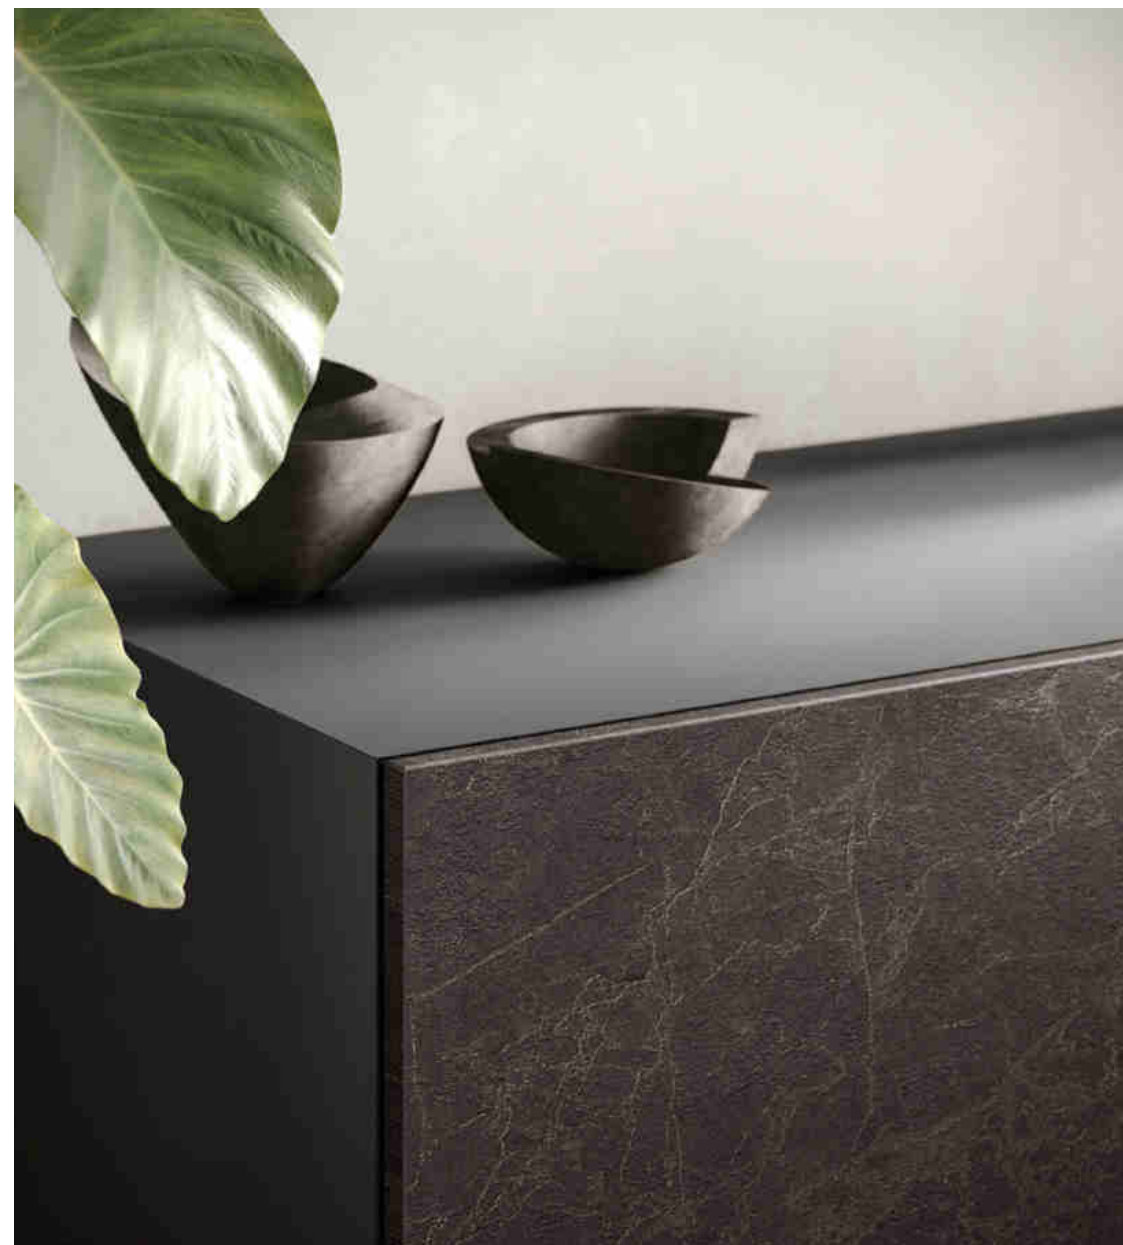

Madia Sideboard con anta  
 Decorativo Pietra Abyss  
 SCAV 973, L.180 cm.  
 Specchiera Lake ovale 175x75 cm  
 finitura Specchio Fumè.

Sideboard dresser with Abyss  
 Stone SCAV 973  
 Decorative Melamine door,  
 W.180 cm.  
 Lake Smoked Mirror finish  
 175x75 cm oval mirror.