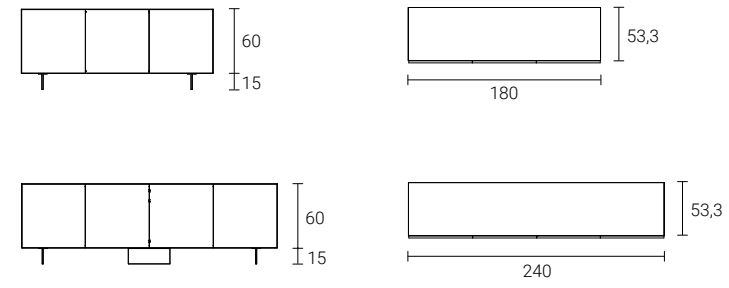

DIAMOND

Anta laccato opaco effetto ossidato
colore Oxi (sp. 1,8 - 3,6 cm).
Contenitore realizzato in folding
in finitura decorativo Grigio Ferro.

Oxi colour stained look matt
lacquered door (1.8 - 3.6 cm thick).
Folding container in Iron Grey
decorative melamine finish.