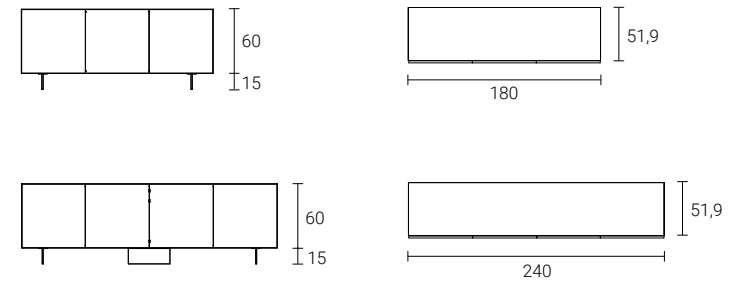

OPERA

Anta vetro lucido con stampa digitale effetto Marmo con vena passante (sp.2,2 cm) su pannello decorativo Grigio Ferro.
Contenitore realizzato in folding in finitura decorativo Grigio Ferro.

Marble effect digital print polished glass door with through grain (2.2 cm thick) on Iron Grey decorative melamine panel.
Folding container in Iron Grey decorative melamine finish.

Madia Sideboard con anta vetro lucido Opera in finitura Lincoln Oro e vena passante, L.180 cm.
Specchiera Lake ovale 175x75 cm finitura Specchio.