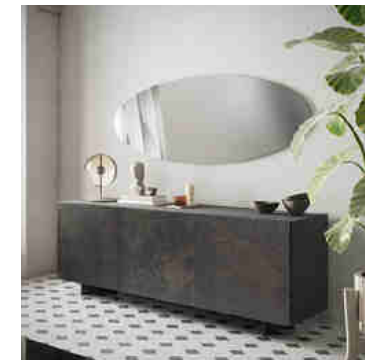

LACCATO DOGATO 30 VETRO DOGATO 34 FENIX NTM® 38 DECORATIVO 42