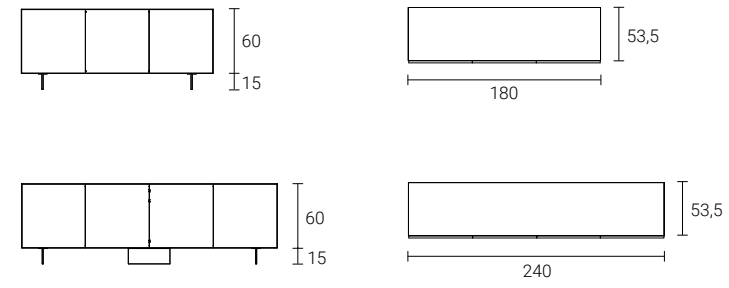

GLOW

Anta vetro specchiato bombato (sp.2,2 - 3,8 cm) su pannello decorativo Grigio Ferro.

Contenitore realizzato in folding in finitura decorativo Grigio Ferro.

Domed mirror glass door (2.2 - 3.8 cm thick) on Iron Grey decorative melamine panel.
Folding container in Iron Grey decorative melamine finish.