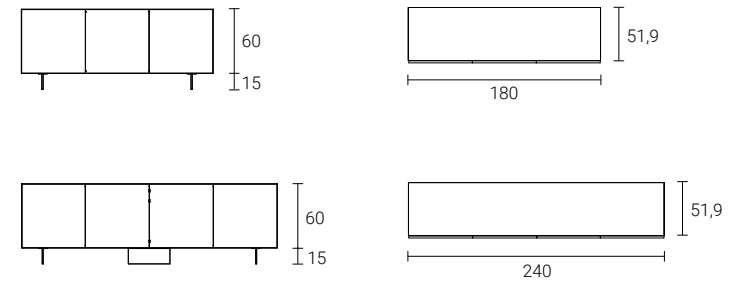

SHERWOOD

Anta impiallacciato termocotto
effetto spinato (sp.2,2 cm).
Contenitore realizzato in folding
in finitura decorativo Grigio Ferro.

Herringbone pattern terracotta
veneered door (2.2 cm thick).
Folding container in Iron Grey
decorative melamine finish.

Madia Sideboard con anta
impiallacciato Sherwood
in finitura Plug, L.180 cm.
Specchiera Illusion tonda
Ø95 cm finitura Specchio.