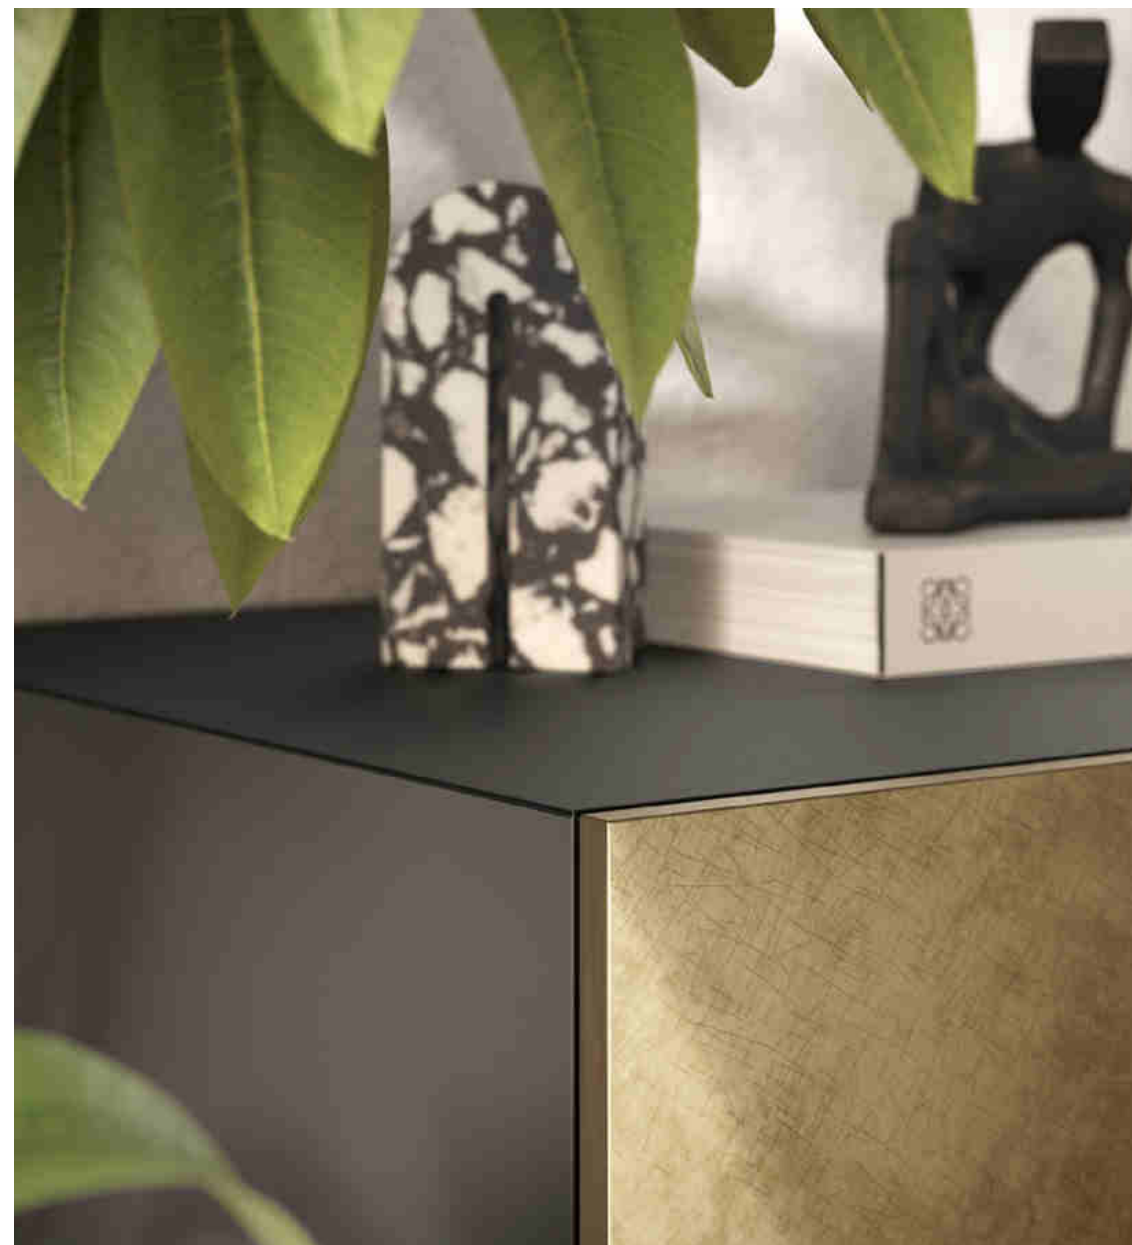

Madia Sideboard con anta laccato  
opaco Diamond in finitura Oxi  
L. 180 cm.  
Orologio In Time Specchio  
finitura Bronzo Anticato Ø95 cm.

Sideboard dresser with Oxi finish  
Diamond matt lacquered door  
W. 180 cm.  
In Time Antique finish Bronze  
Mirror clock Ø95 cm.