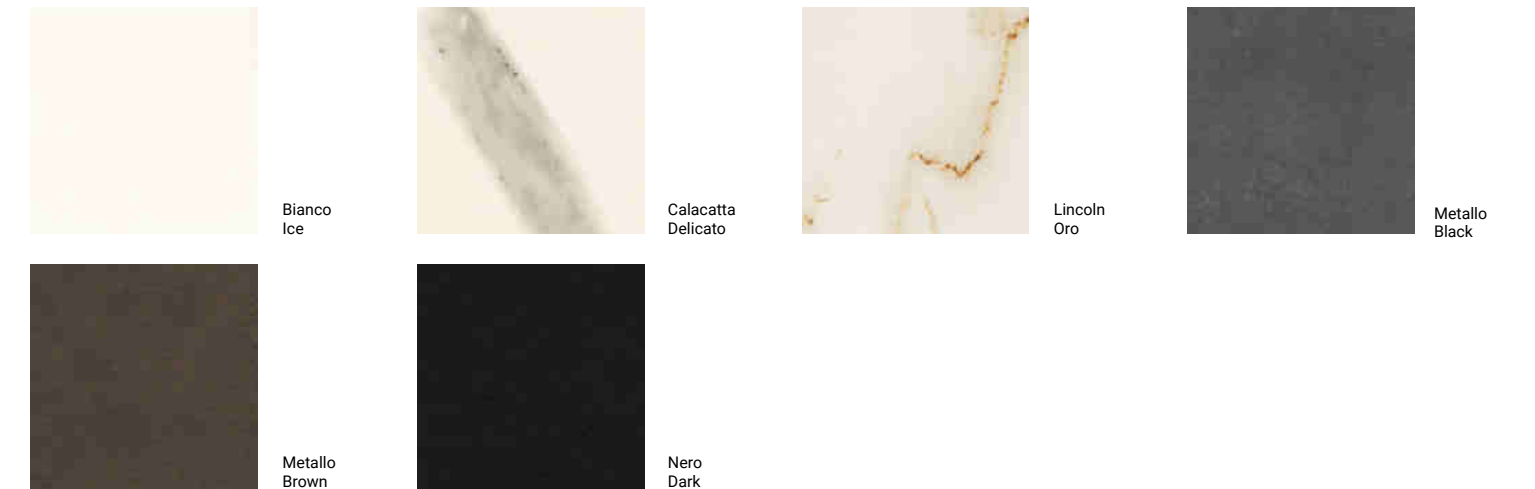

FINITURA NATURALE . NATURAL FINISH