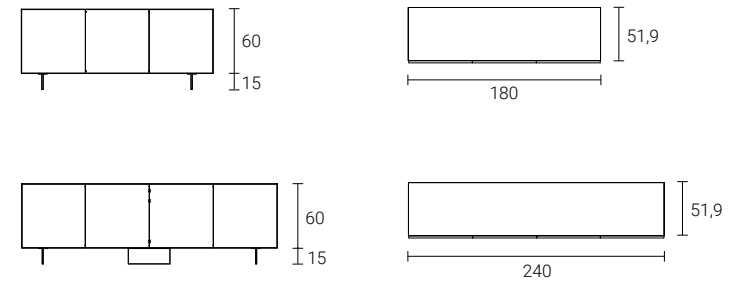

LACCATO DOGATO

Anta laccato dogato (sp.2,2 cm).
Contenitore realizzato in folding
in finitura decorativo Grigio Ferro.

Slat lacquered door (2.2 cm thick).
Folding container in Iron Grey
decorative melamine finish.