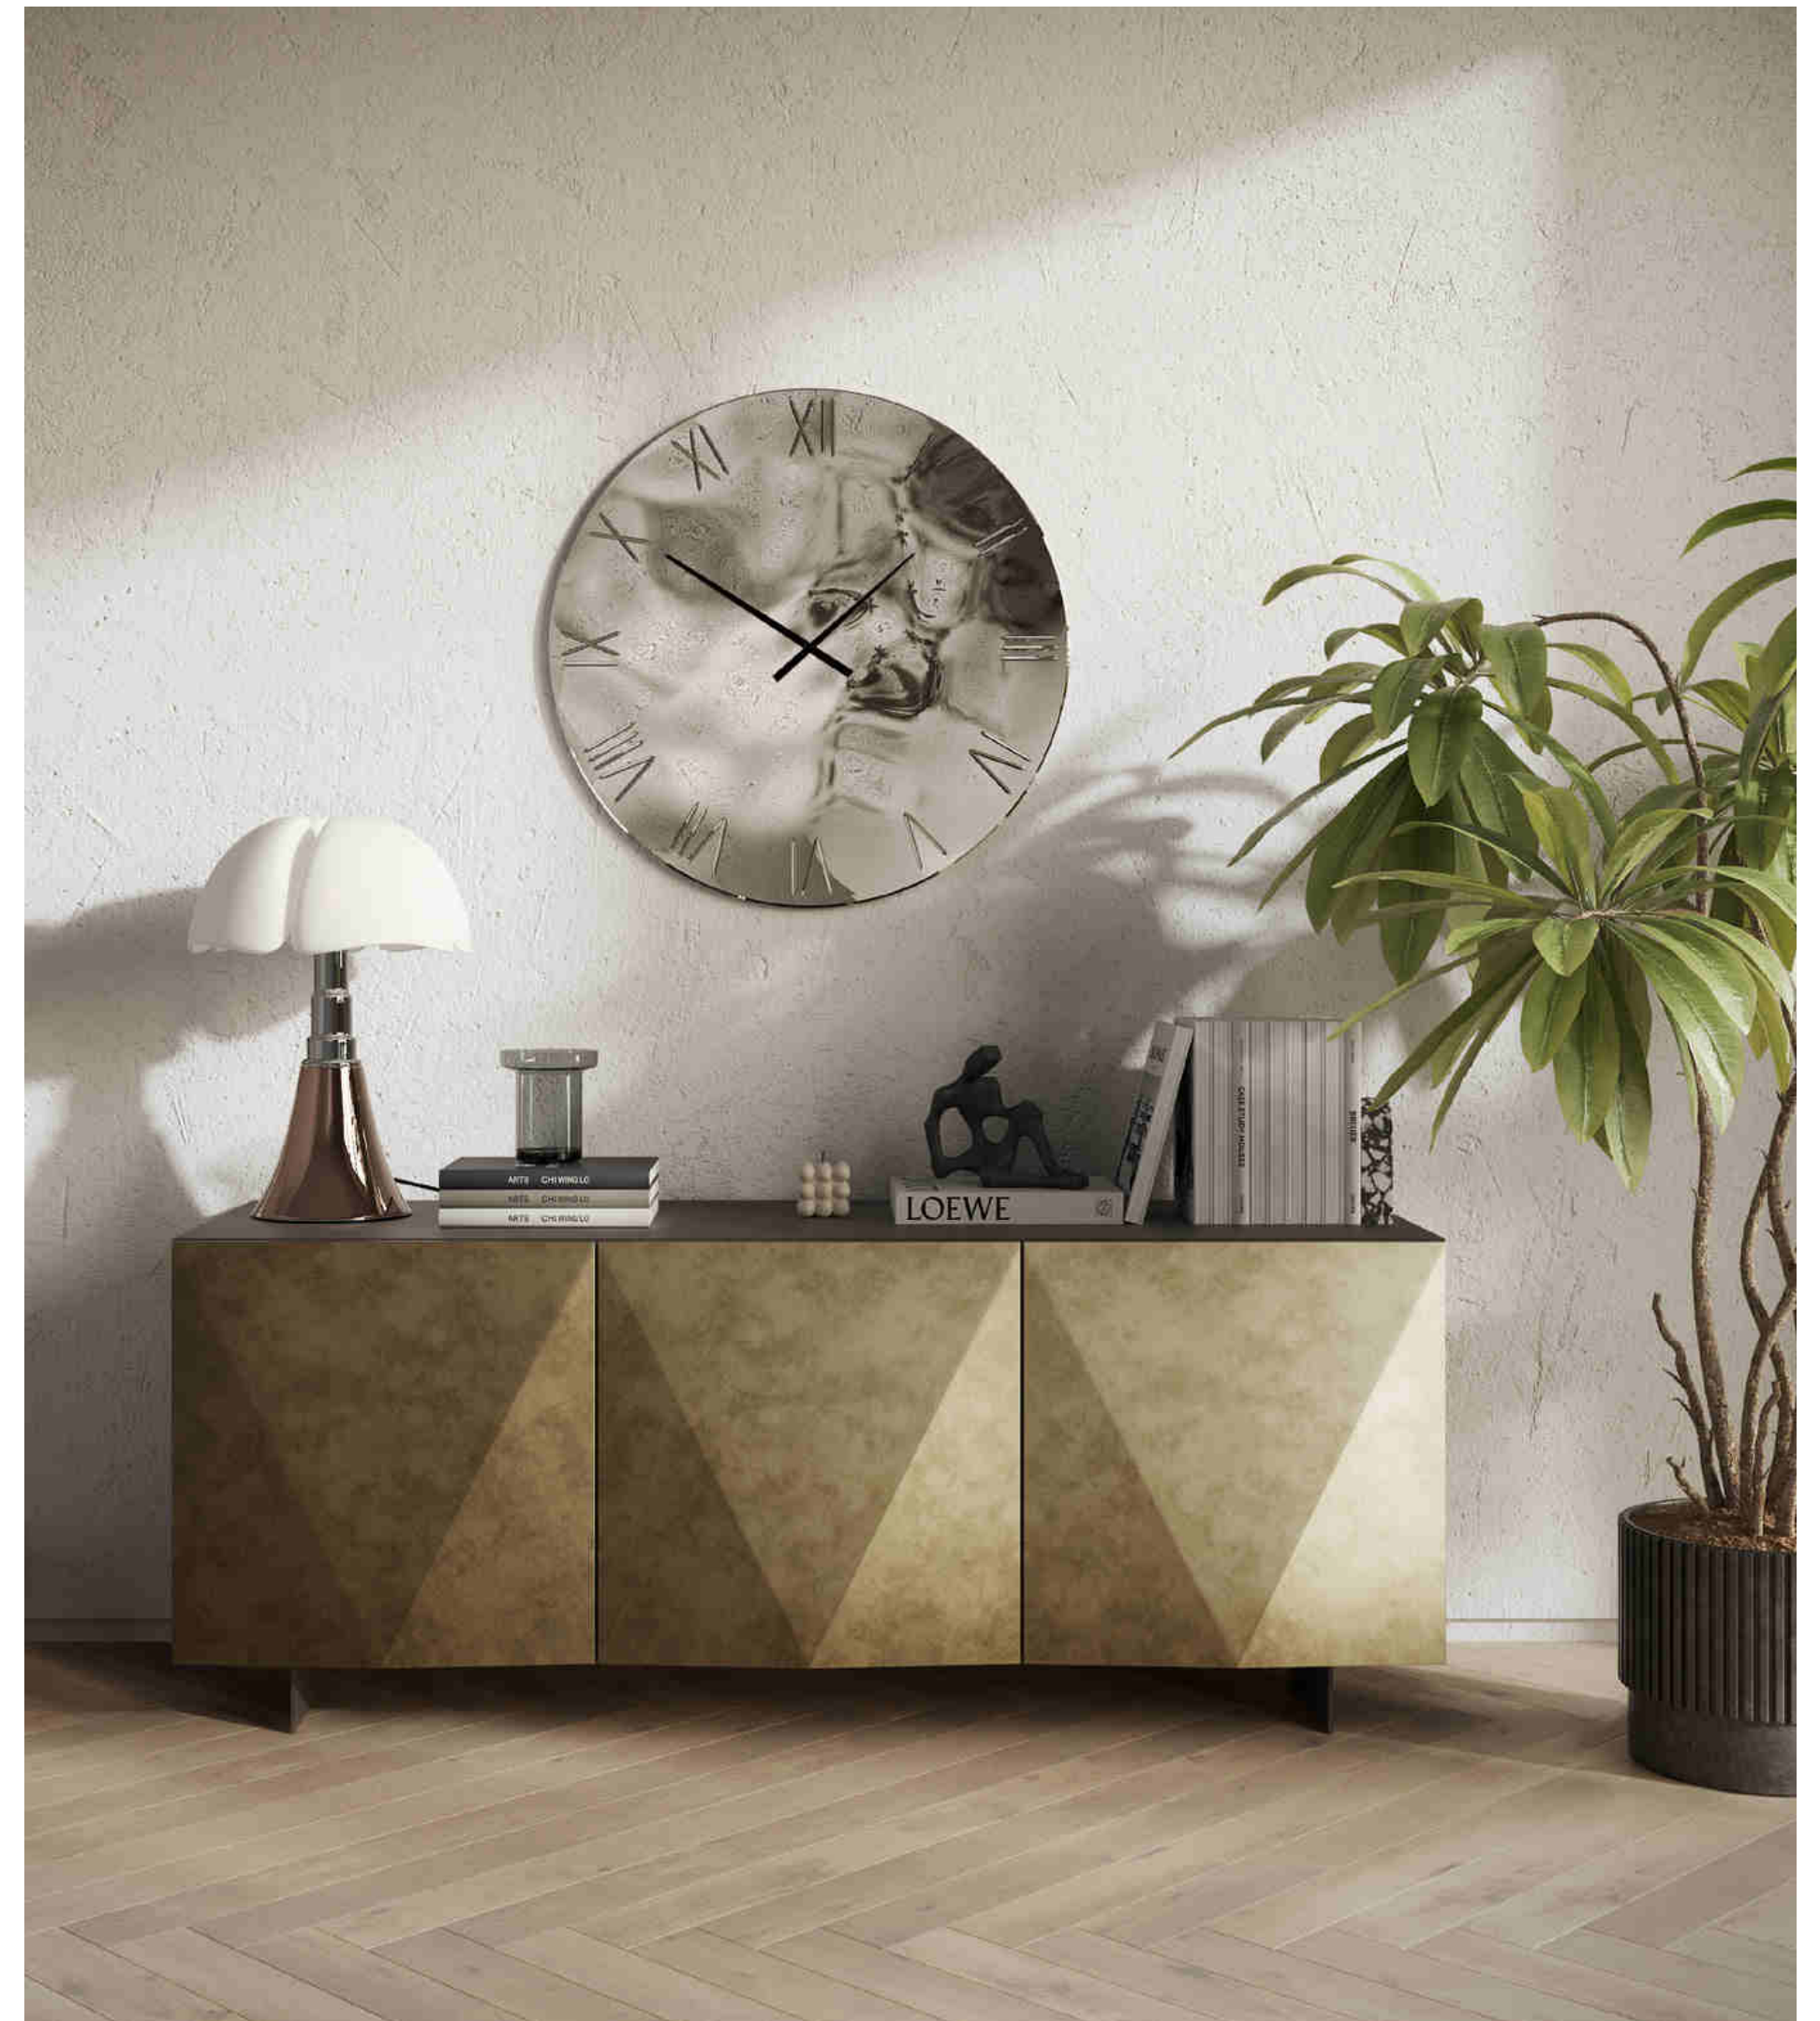

Madia Sideboard con anta laccato  
opaco Diamond in finitura Oxi  
L. 180 cm.  
Orologio In Time Specchio  
finitura Bronzo Anticato Ø95 cm.

Sideboard dresser with Oxi finish  
Diamond matt lacquered door  
W. 180 cm.  
In Time Antique finish Bronze  
Mirror clock Ø95 cm.