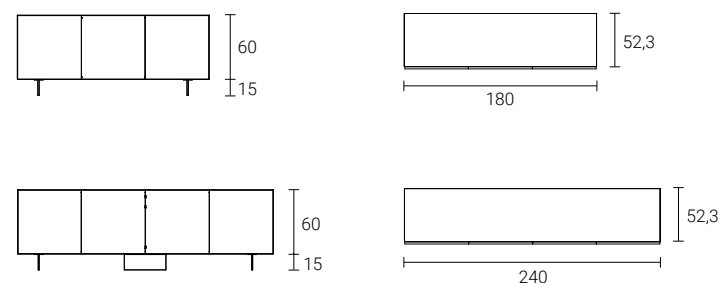

NET

Anta vetro specchiato con trama a rombi (sp.2,2 - 2,6 cm) su pannello decorativo Grigio Ferro. Contenitore realizzato in folding in finitura decorativo Grigio Ferro.

Diamond pattern mirror glass door (2.2 - 2.6 cm thick) on Iron Grey decorative melamine panel. Folding container in Iron Grey decorative melamine finish.

Madia Sideboard con anta vetro specchiato Net in finitura Fumè Rhombus, L.180 cm.
Piano in vetro finitura Specchio Fumè sp.0,5 cm.
Specchiera Dancer tonda Ø120 cm finitura Specchio Fumè.