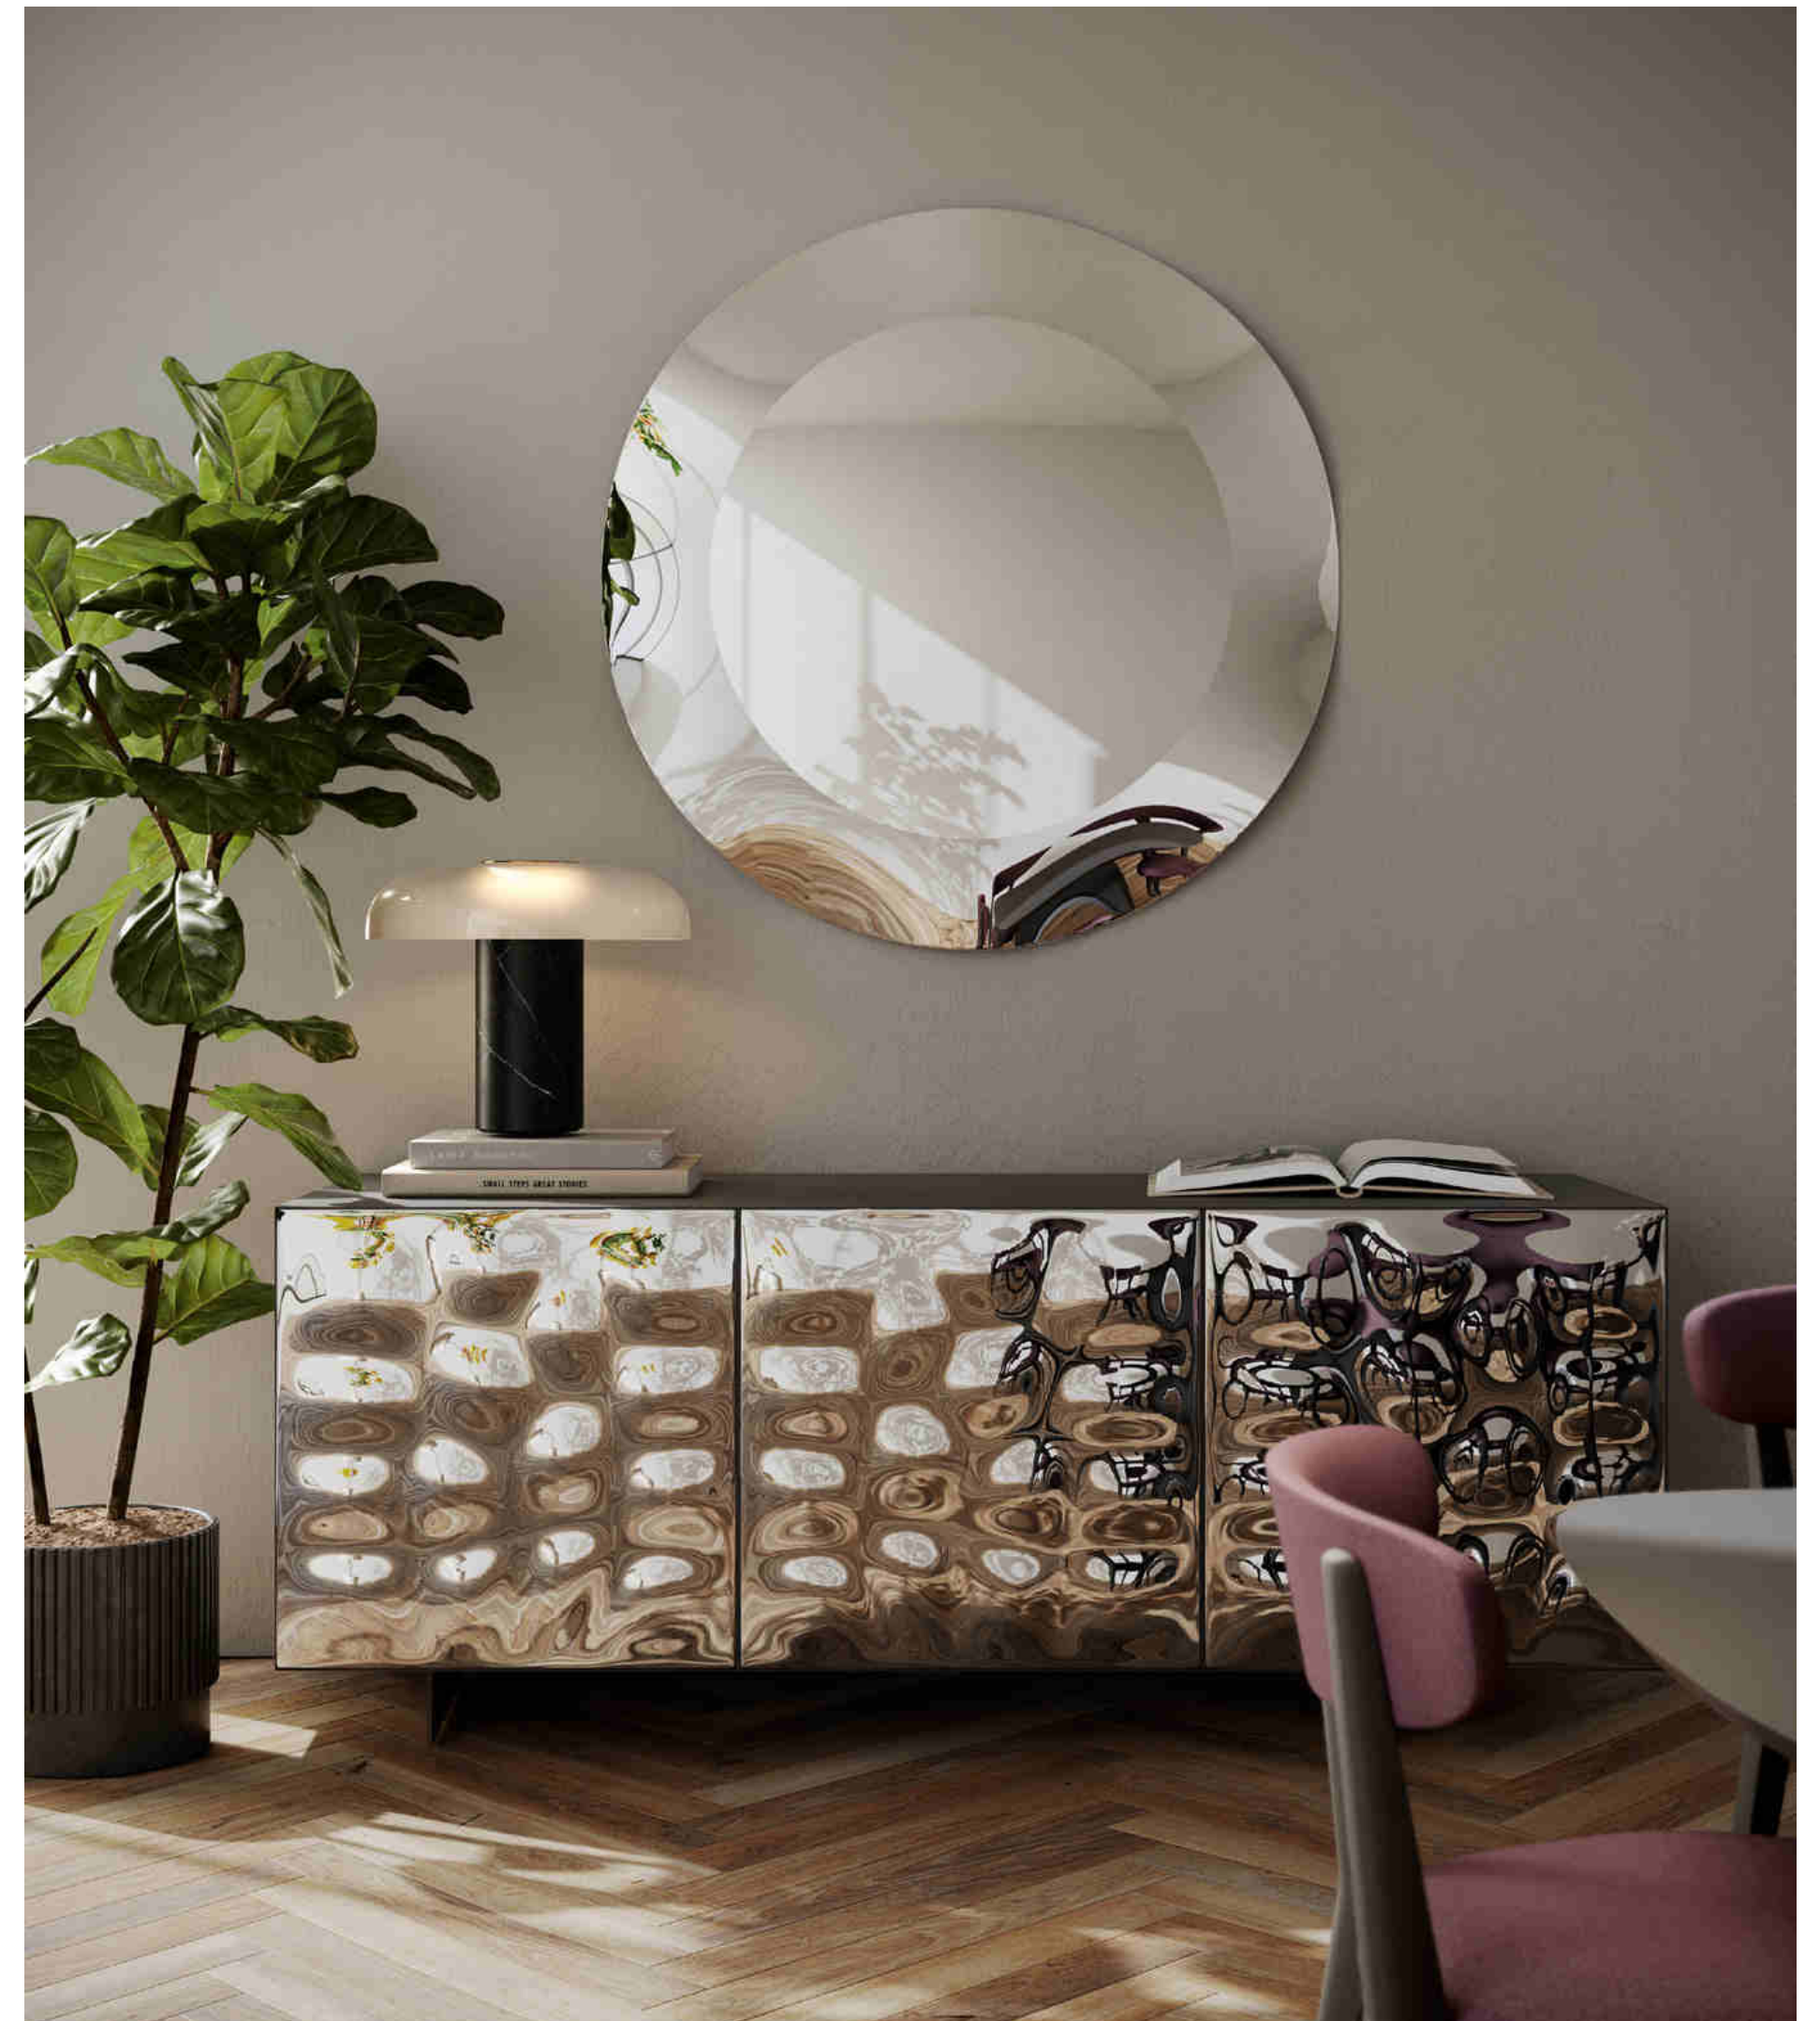

Madia Sideboard con anta laccato opaco Diamond in finitura Oxi L.240 cm.  
 Specchiera Eye ovale 175x75 cm finitura Specchio.

Sideboard dresser with Oxi finish Diamond matt lacquered door W.240 cm.  
 Eye Mirror finish 175x75 cm oval mirror.

# GLOW

Anta vetro specchiato bombato (sp.2,2 - 3,8 cm) su pannello decorativo Grigio Ferro.

Contenitore realizzato in folding in finitura decorativo Grigio Ferro.

Domed mirror glass door (2.2 - 3.8 cm thick) on Iron Grey decorative melamine panel.  
Folding container in Iron Grey decorative melamine finish.

Madia Sideboard con anta vetro specchiato Glow in finitura Specchio Illusion, L.180 cm.  
Specchiera Dancer tonda Ø120 cm finitura Specchio.

Sideboard dresser with Illusion Mirror finish Glow mirror glass door, W.180 cm.  
Dancer Mirror finish round mirror Ø120 cm.

Sideboard dresser with Illusion  
Smoked finish Glow mirror  
glass door, W.240 cm.  
Eye Smoked Mirror finish  
175x75 cm oval mirror.  
0.5 cm thick Smoked mirror  
finish glass top.