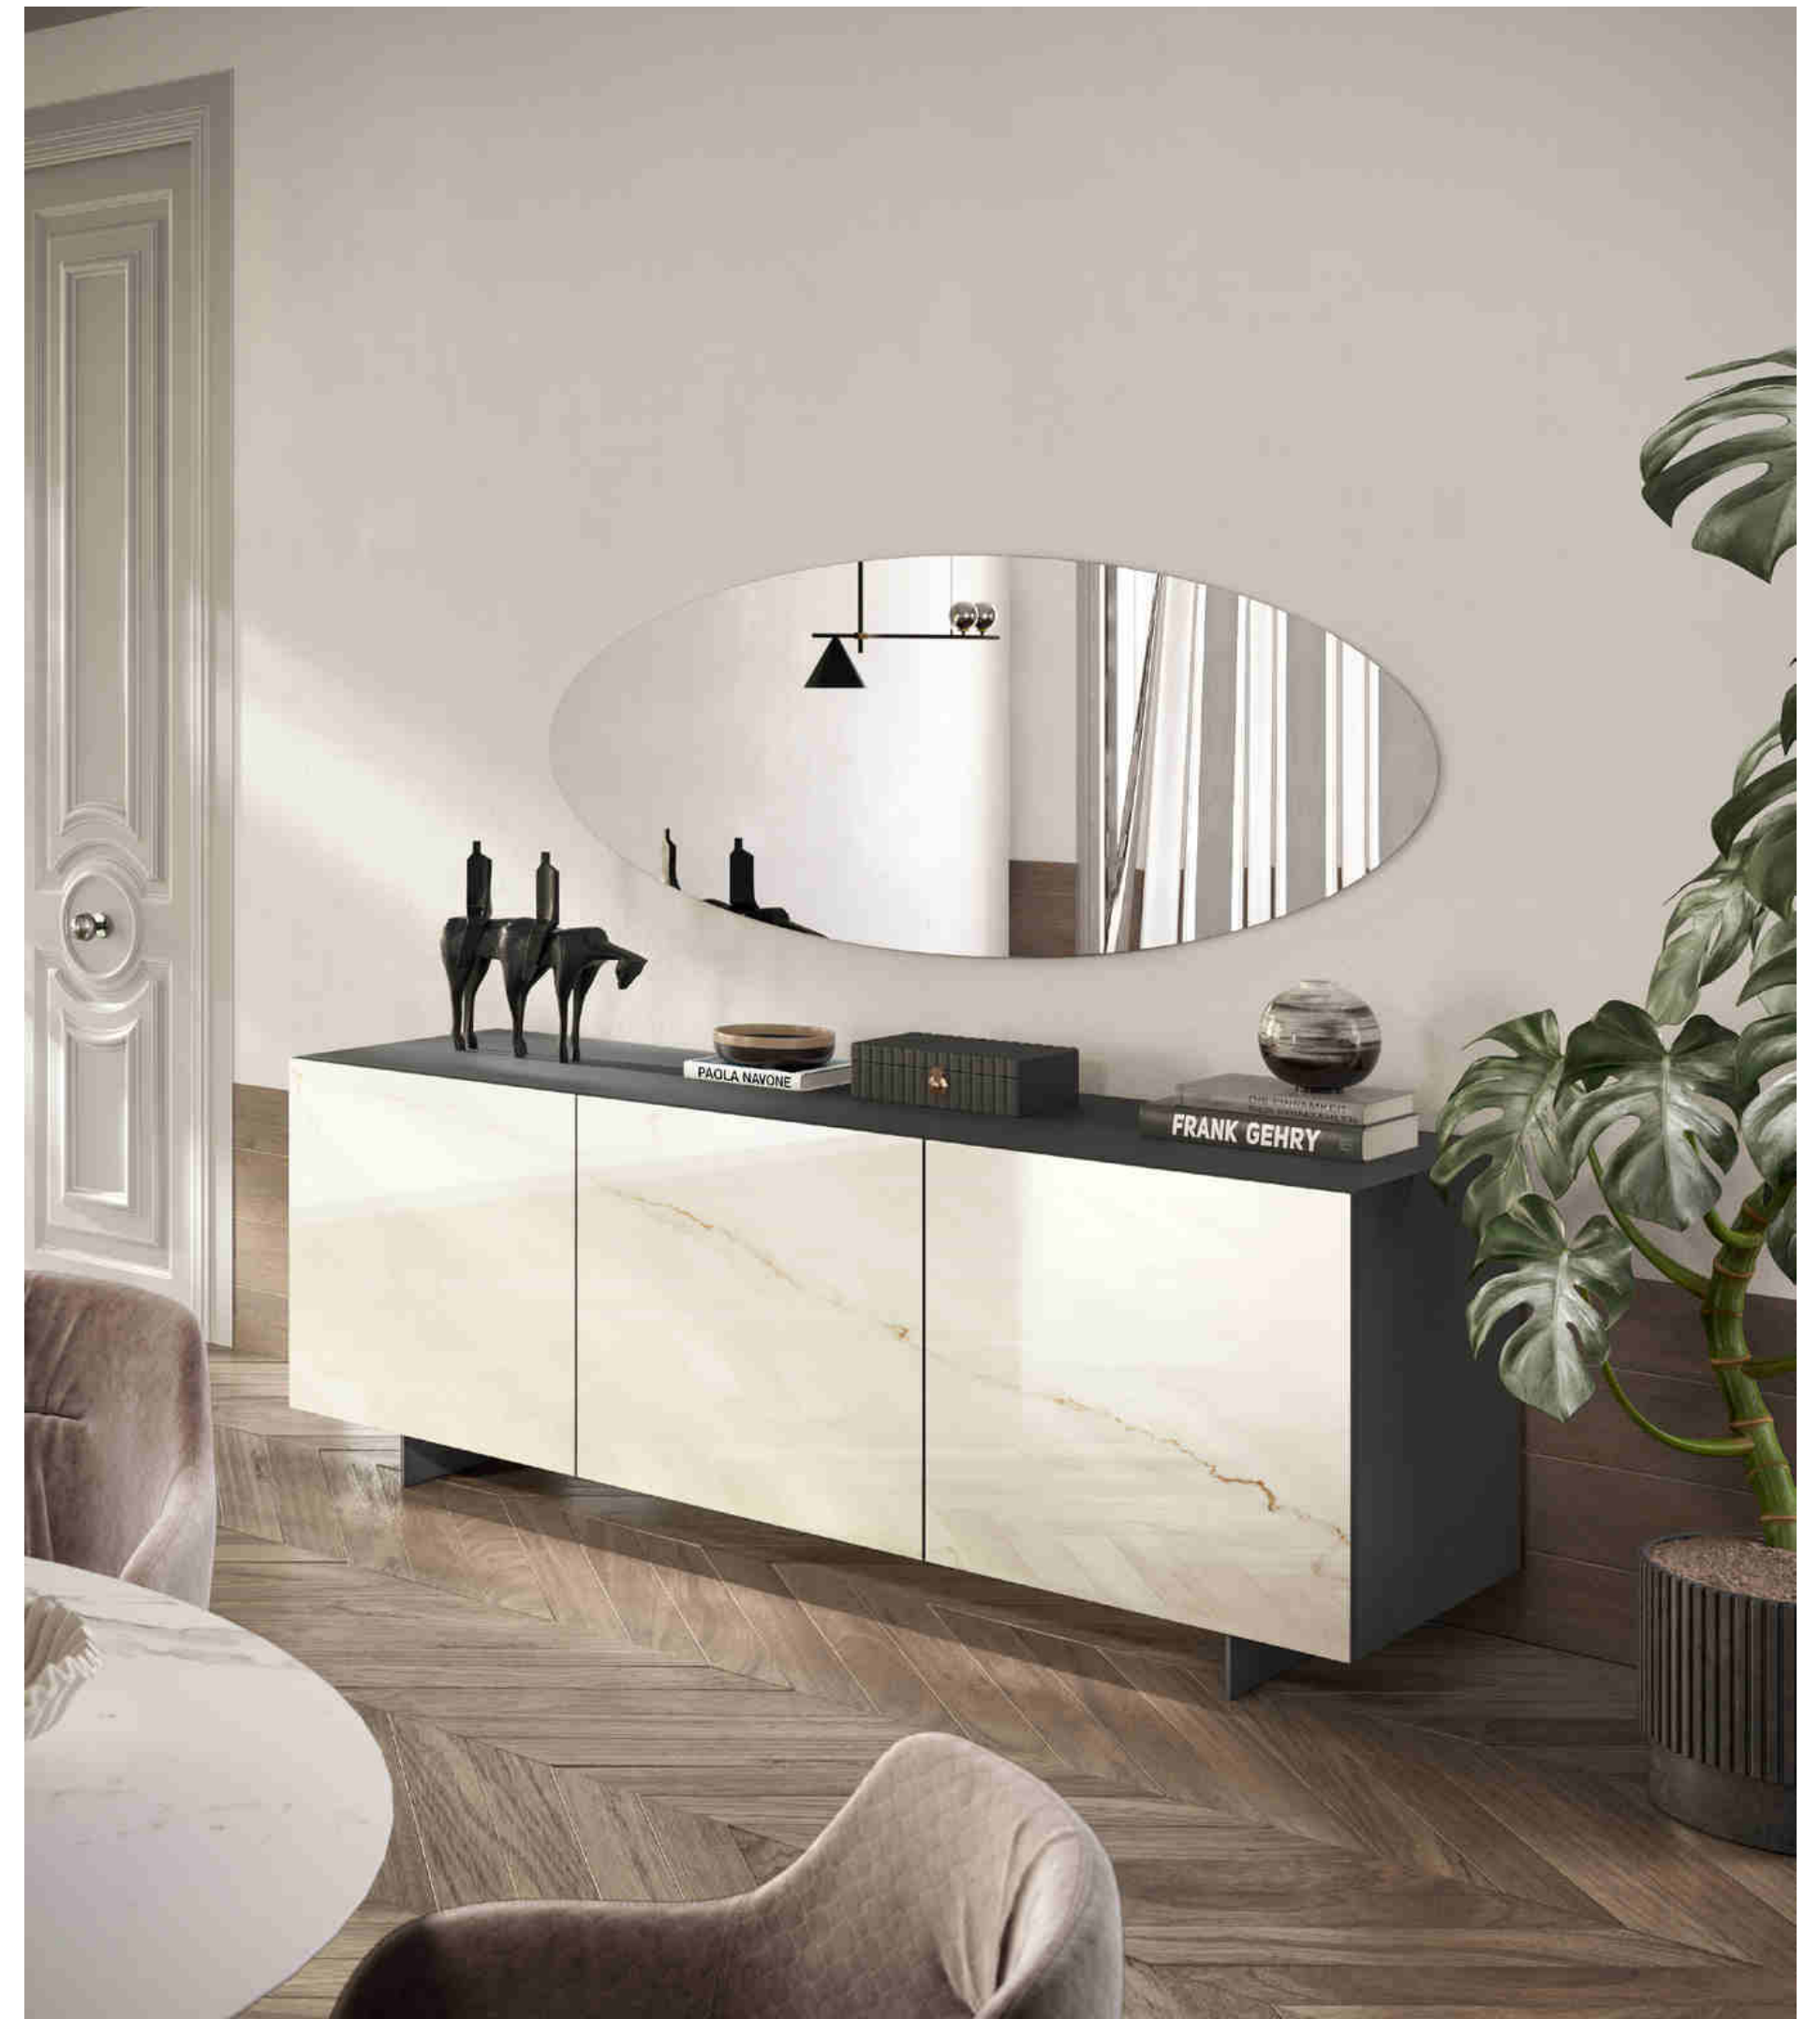

EVERY TIME

DRESSERS

Madia Sideboard con anta vetro  
specchiato Net in finitura  
Specchio Rhombus, L.240 cm.

Sideboard dresser  
with Rhombus Mirror finish  
Net mirror glass door, W.240 cm.

Madia Sideboard con anta vetro lucido Opera in finitura Lincoln Oro e vena passante, L.180 cm.  
Specchiera Lake ovale 175x75 cm finitura Specchio.

Sideboard dresser with Lincoln Oro finish Opera polished glass door with through grain, W.180 cm.  
Lake Mirror finish 175x75 cm oval mirror.

Madia Sideboard con ante  
vetro lucido Opera in finitura  
Marmo Nero Rigato e vena  
passante, L.240 cm.  
Specchiera Window 170x80 cm  
finitura Specchio Fumè.

Sideboard dresser with Marmo  
Nero Rigato finish Opera polished  
glass door with through grain,  
W.240 cm.  
Window Smoked mirror finish  
170x80 cm mirror.